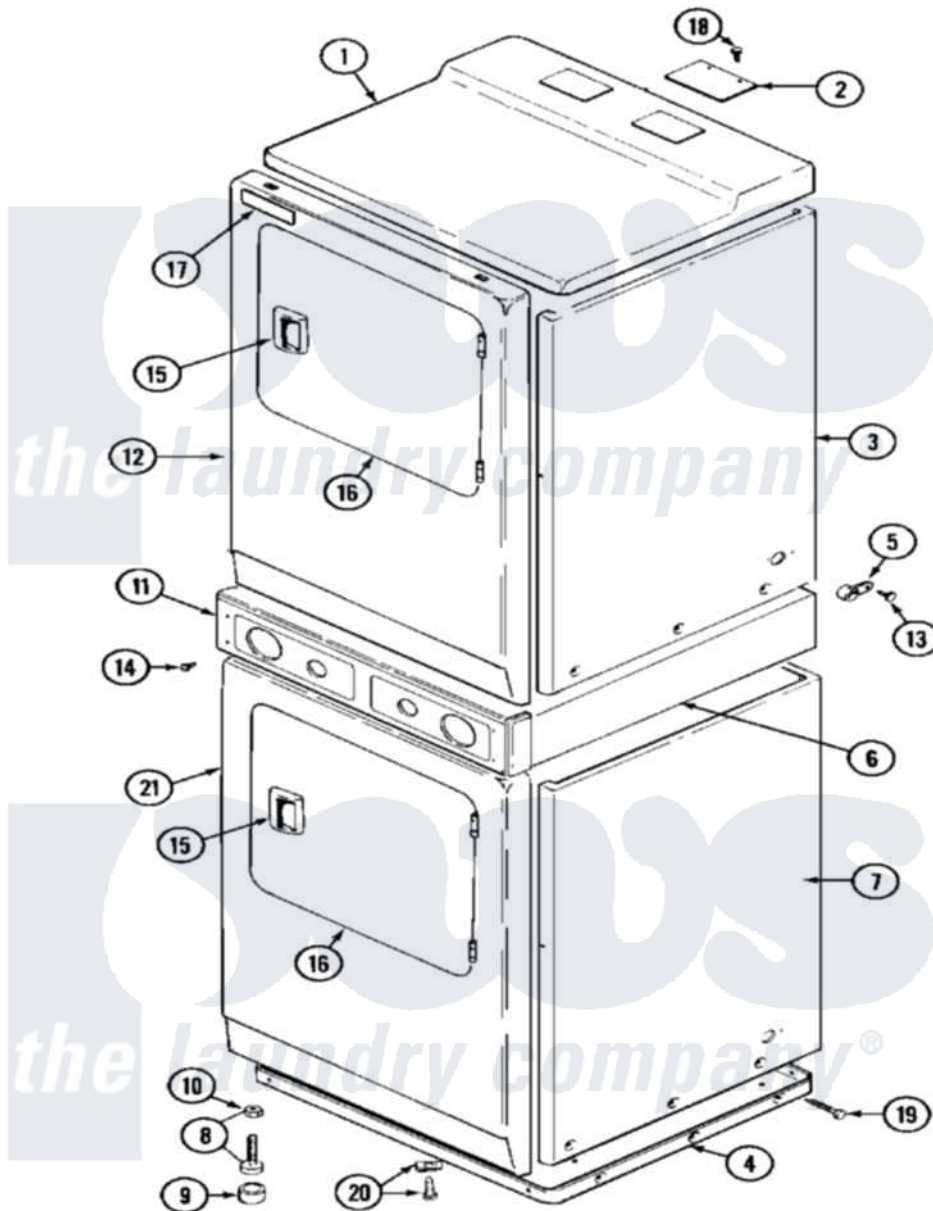

# Maytag MDE11MNAGW 02 - FRONT VIEW

Maytag [Commercial Maytag MDE11MNAGW Dryer Parts](#) Parts Diagram 02 - FRONT VIEW  
 Click on the part number to view part

Item	Original Part Number	Replaced By	Status	Part Description
001	<a href="#">33001165</a>			Top Cover Assembly
002	NLA		Not Available	PLATE, COVER
003	NLA		Not Available	CABINET (UPR-WHT)
004	306530		Not Available	BASE ASSEMBLY (LOWER)
"	Y307482		Not Available	BASE ASSY. (UPPER & LOWER)
005	910768	<a href="#">M0280301</a>		Tie Electr
006	314663	<a href="#">214354</a>		Screw, Top Cover To Cabnt.
"	911050	<a href="#">4312464</a>		Screw
"	NLA		Not Available	SUPPORT ASSEMBLY (WHT)
"	Y310632	<a href="#">1163839</a>		Screw
007	NLA		Not Available	CABINET (LWR-WHT)
008	Y302699	<a href="#">22003428</a>		Leg, Adjustable
009	<a href="#">210684</a>			Foot, Adjustable Leg
010	<a href="#">210385</a>			Lock Nut For Adjustable Leg
011	NLA		Not Available	PANEL, CONTROL
012	NLA		Not Available	PANEL, FRONT (UPR-WHT)

013	211168	<a href="#">W10139210</a>	Screw, 8-18 X 5/16
014	<a href="#">215506</a>		Screw, Control Panel Overlay
015	<a href="#">33001241</a>		Handle, Door
016	<a href="#">33001240</a>		Door
017	NLA	Not Available	NAME PLATE
018	<a href="#">Y313559</a>		Screw
019	<a href="#">213007</a>		Xfor Cabinet See Cabinet, Back
020	<a href="#">204439</a>		Screw And Fstner Assembly
021	NLA	Not Available	PANEL, FRONT (FRT-WHT)