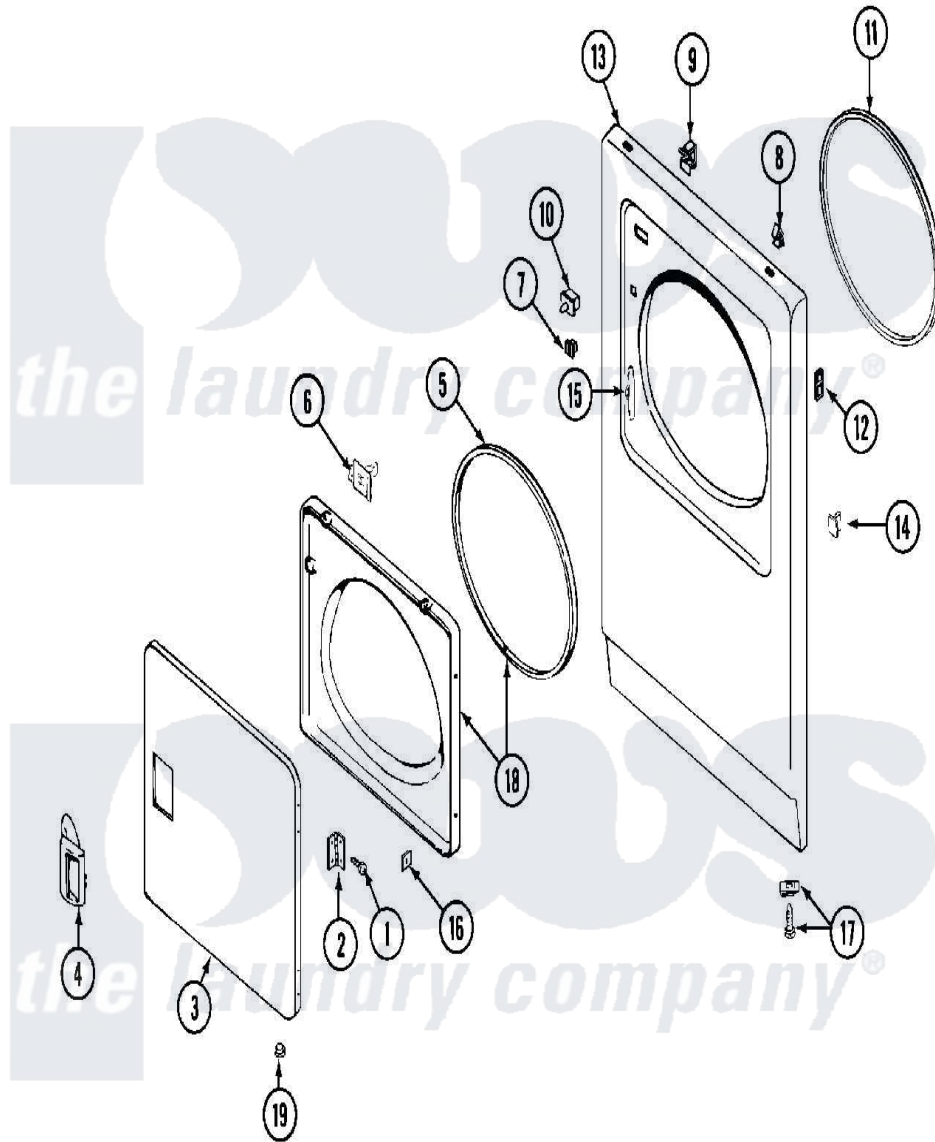

Maytag MDE11MNAGW 03 - DOOR

Maytag [Commercial Maytag MDE11MNAGW Dryer Parts](#) Parts Diagram 03 - DOOR
 Click on the part number to view part

Item	Original Part Number	Replaced By	Status	Part Description
001	Y314062			Screw, Door Hinge And Panel
002	33001230			Hinge, Door
003	33001240			Door
004	33001241			Handle, Door
005	33001131			Seal, Door
006	33001305			Strike, Door
007	Y304578	LA-1003		Door Catch Kit
008	212982	22001650		Fastener, Spring
009	Y310376			Clip, Door Switch Harness
010	33001509	W10169313		Switch-Dor
"	Y305753	W10169313		Switch-Dor
011	314937			Seal, Front Panel
012	NLA		Not Available	CLIP, HINGE SCREW
"	NLA		Not Available	FASTENER CLIP
013	NLA		Not Available	PANEL, FRONT (LWR-WHT)
014	NLA		Not Available	PLUG, DOOR CATCH

015	33001175		Cover, Hinge Hole
016	Y313910		Clip, Door Liner To Outer Panel
017	204439		Screw And Fstner Assembly
"	NLA	Not Available	CLIP, CABINET SCREW
018	33001243	Not Available	PANEL, INNER DOOR (W/SEAL)
019	33001132	33002342	Plug, Sifht Hole