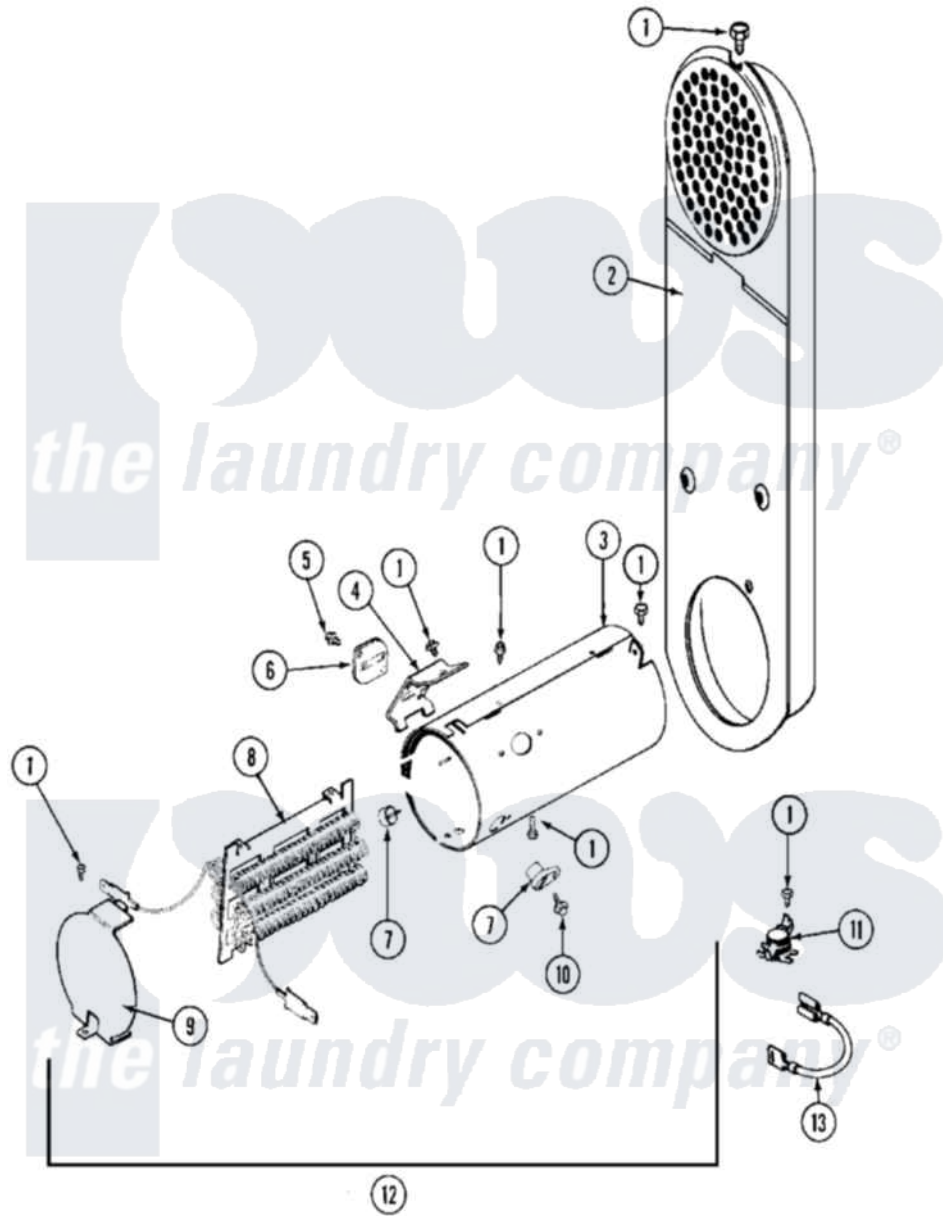

Maytag MDE11MNAGW 06 - HEATER

Maytag [Commercial Maytag MDE11MNAGW Dryer Parts](#) Parts Diagram 06 - HEATER
 Click on the part number to view part

Item	Original Part Number	Replaced By	Status	Part Description
001	211294	90767		Screw, 8A X 3/8 HeX Washer Head Tapping
002	308503		Not Available	INLET DUCT ASSEMBLY
003	314995			Enclosure, Heater
004	315346			Bracket, Thermal Fuse
005	NLA		Not Available	SCREW, THERMAL FUSE
006	307473			Fuse, Thermal
007	314998			Insulator, Terminal
008	Y308615			Heater Sub-Assembly
009	314999			Shield, Radiant
010	NLA		Not Available	SCREW, TERMINAL INSULATOR
011	303396			Thermostat, Hi-Limit
012	307180	33001400		Heater Assembly
013	Y307173			Wire, Jumper