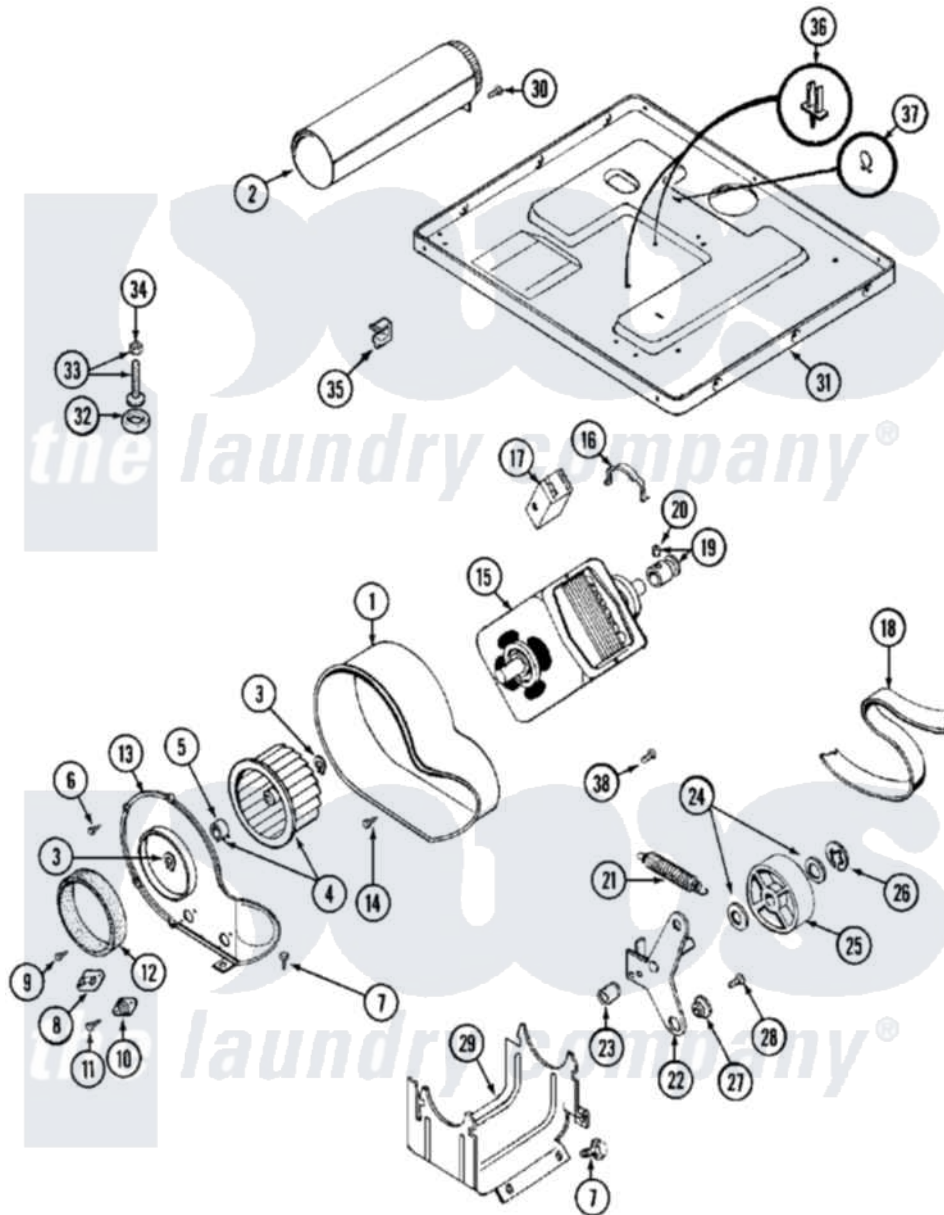

Maytag MDE11MNAGW 07 - MOTOR DRIVE

Maytag [Commercial Maytag MDE11MNAGW Dryer Parts](#) Parts Diagram 07 - MOTOR DRIVE
 Click on the part number to view part

Item	Original Part Number	Replaced By	Status	Part Description
001	Y312893			Housing, Blower
002	Y303442			EXHAUST DUCT ASSEMBLY
003	410233	9703438		Ring-Retrn
004	Y303836			Blower Wheel Assembly And Clamp
005	312967			Clamp, Blower Housing
006	Y312961	W10116751		Screw
007	Y313561			Screw---NA
008	303392			Thermostat, Cycling
"	306967			Thermostat, Multi-Temp Part Not Used Mde26ct-MN Only
"	33001306			Wire Harness, Thermostats
009	211294	90767		Screw, 8A X 3/8 HeX Washer Head Tapping
010	306604			Cut-Off, Thermal Part Not Used
011	NLA		Not Available	SCREW, THERMAL CUT-OFF
012	Y312901			Seal, Housing Cover

013	314778		Not Available	COVER, BLOWER HOUSING
014	314818	1163839		Screw
015	Y304656		Not Available	MOTOR (240V 50HZ)
016	Y015825			Clip, Motor To Motor Support
017	306207		Not Available	(PROD. No.303358-8 & No.303358-9)
"	NLA		Not Available	SWITCH, MOTOR EXTERNAL START
"	Y303877		Not Available	SWITCH, MOTOR EXTERNAL START No.303358-2, No.303358-4, 303358-7
"	Y303879			Switch, Motor External Start
018	Y312959			Poly "V" Belt For Tumbler
019	305186			Pulley, Motor
020	Y053241			Set Screw, Motor Pulley
021	Y303945			IDLER SPRING ASSY. W/PLUG
022	Y303363	6-3033630		Idler Arm
023	Y313582	W10116756		Spacer
024	Y312527			Washer, Idler Shaft
025	Y303705	6-3037050		Pulley- ID
026	312958	354987		Ring, Retaining
027	Y312894	315772		Sleeve, Idler Arm
028	Y014874			Screw, Idler Arm And Sleeve
029	NLA		Not Available	SUPPORT, MOTOR
030	Y310632	1163839		Screw
031	306530		Not Available	BASE ASSEMBLY (LOWER)
"	Y307482		Not Available	BASE ASSY. (UPPER & LOWER)
032	210684			Foot, Adjustable Leg
033	Y302699	22003428		Leg, Adjustable
034	210385			Lock Nut For Adjustable Leg
035	Y310376			Clip, Door Switch Harness
036	315471	22003298		Retainer, Wire
037	410490			Spring, Retainer Wire Harness
038	Y312961	W10116751		Screw