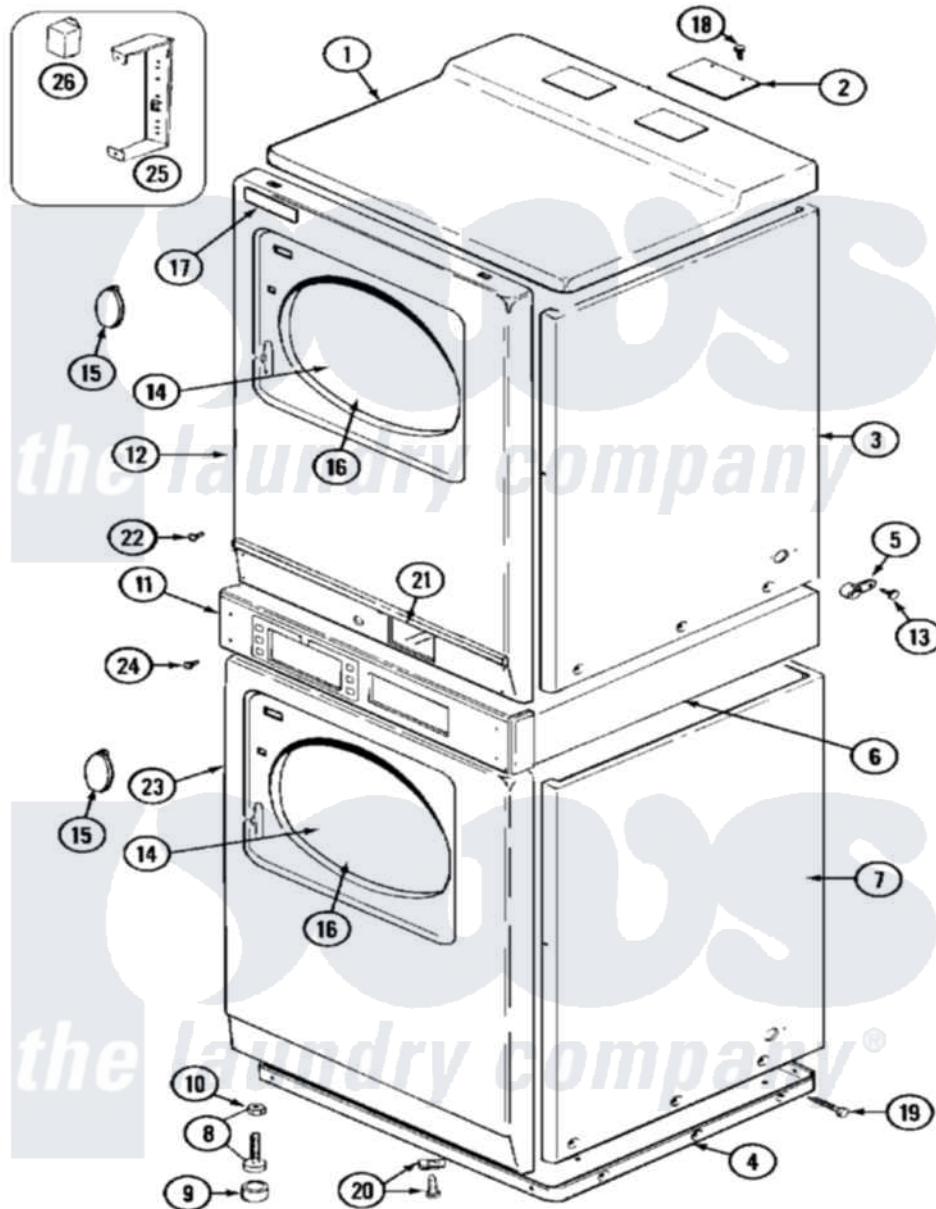

Maytag MDE11PDACL 02 - FRONT

Maytag [Commercial Maytag MDE11PDACL Dryer Parts](#) Parts Diagram 02 - FRONT
 Click on the part number to view part

Item	Original Part Number	Replaced By	Status	Part Description
001	33001161		Not Available	TOP COVER ASSEMBLY (WHT)
"	33001165			Top Cover Assembly
"	NLA		Not Available	(ALM)
002	NLA		Not Available	PLATE, COVER
003	NLA		Not Available	CABINET (UPR-WHT)
004	306261			Base Assembly, Upper Dryer
"	306530		Not Available	BASE ASSEMBLY (LOWER)
005	910768	M0280301		Tie Electr
006	310933	33002194		Nut, Speed
"	314663	214354		Screw, Top Cover To Cabnt.
"	911050	4312464		Screw
"	NLA		Not Available	SUPPORT ASSEMBLY (WHT)
"	Y310632	1163839		Screw
007	NLA		Not Available	CABINET (LWR-WHT)
008	Y302699	22003428		Leg, Adjustable
009	210684			Foot, Adjustable Leg

010	210385		Lock Nut For Adjustable Leg
011	33001023	Not Available	EXTRUSION, CONTROL (LOWER)
012	314666	Not Available	SCREW, PANEL (UPR)
"	33001447	Not Available	PANEL, FRONT (UPR-WHT)
"	NLA	Not Available	PANEL, FRONT (UPR-WHT)
"	NLA	Not Available	CLIP, CABINET SCREW
013	211168	W10139210	Screw, 8-18 X 5/16
014	33001203	Not Available	PANEL, CLEAR INNER (W/SEAL)
015	314939		Handle, Door
"	314974		Handle, Door
016	314967	Not Available	DOOR W/WINDOW OUTER HALF (WHT)
"	NLA	Not Available	(ALM)
017	NLA	Not Available	NAME PLATE
018	Y313559		Screw
019	213007		Xfor Cabinet See Cabinet, Back
020	204439		Screw And Fstner Assembly
021	NLA	Not Available	EXTRUSION, CONTROL (UPR)
022	215506		Screw, Control Panel Overlay
"	315489		Screw, Extrusion And Front
023	33001132	33002342	Plug, Sifht Hole
"	33001168	Not Available	PLUG, SIGHT HOLE (ALM)
"	NLA	Not Available	PANEL, FRONT (LWR-WHT)
024	215506		Screw, Control Panel Overlay
025	314627		Bracket, Relays
"	Y310632	1163839	Screw
026	206824	W10133335	Relay, Motor
"	306199		Relay, Heater
"	306398		Relay, Heater
"	Y251119	3177991	Screw