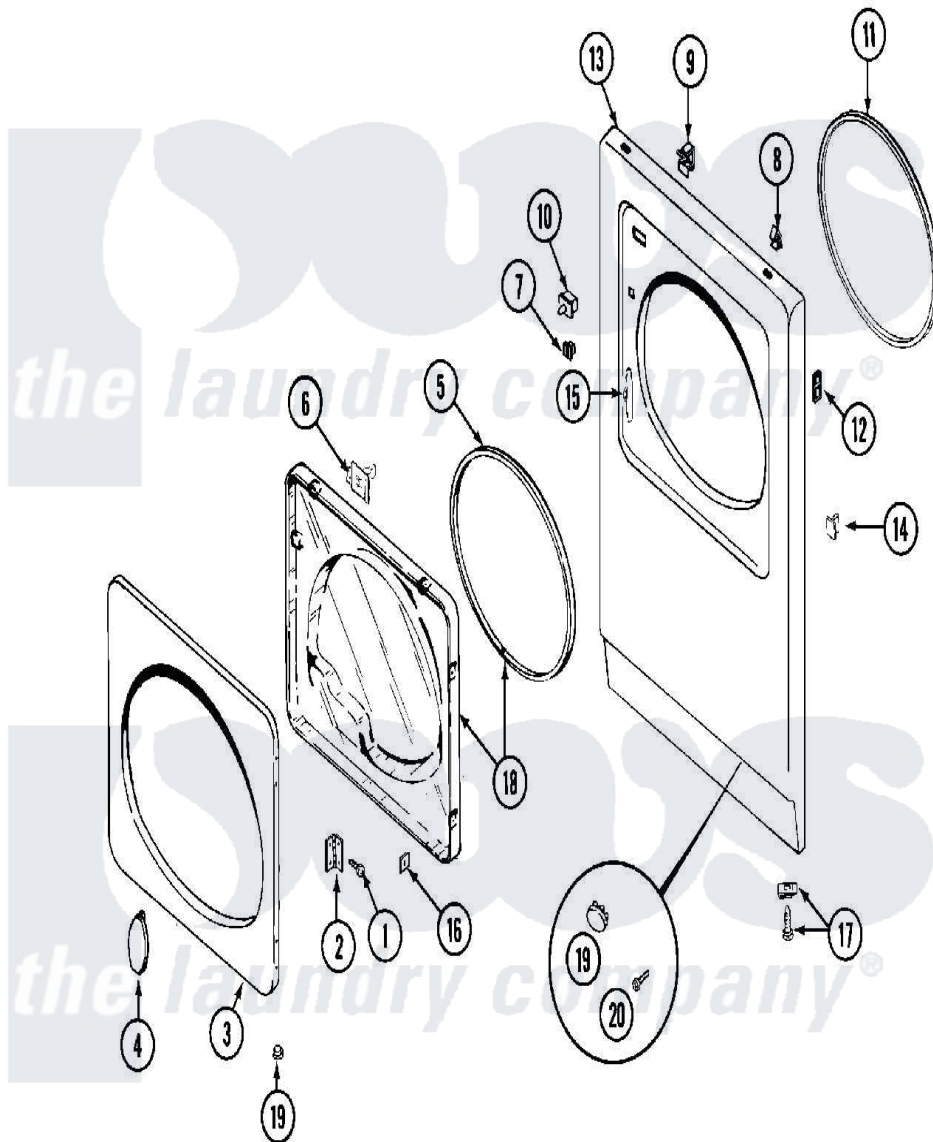

Maytag MDE11PDACL 03 - DOOR

Maytag [Commercial Maytag MDE11PDACL Dryer Parts](#) Parts Diagram 03 - DOOR
 Click on the part number to view part

Item	Original Part Number	Replaced By	Status	Part Description
001	Y314062			Screw, Door Hinge And Panel
002	33001230			Hinge, Door
003	314967		Not Available	DOOR W/WINDOW OUTER HALF (WHT)
"	NLA		Not Available	(ALM)
004	314939			Handle, Door
"	314974			Handle, Door
005	33001192			Seal, Door
006	33001305			Strike, Door
007	Y304578	LA-1003		Door Catch Kit
008	212982	22001650		Fastener, Spring
009	Y310376			Clip, Door Switch Harness
010	33001420			Switch, Door
"	Y305753	W10169313		Switch-Dor
011	314937			Seal, Front Panel
012	NLA		Not Available	CLIP, HINGE SCREW
"	NLA		Not Available	FASTENER, FRONT PANEL

013	33001447		Not Available	PANEL, FRONT (UPR-WHT)
"	NLA		Not Available	PANEL, FRONT (LWR-WHT)
014	NLA		Not Available	PLUG, DOOR CATCH
015	33001175			Cover, Hinge Hole
"	33001176			Cover, Hinge Hole
016	Y313910			Clip, Door Liner To Outer Panel
017	204439			Screw And Fstner Assembly
"	314666		Not Available	SCREW, PANEL (UPR)
"	NLA		Not Available	CLIP, CABINET SCREW
018	33001203		Not Available	PANEL, CLEAR INNER (W/SEAL)
019	33001132	33002342		Plug, Sifht Hole
"	33001168		Not Available	PLUG, SIGHT HOLE (ALM)
020	315489			Screw, Extrusion And Front