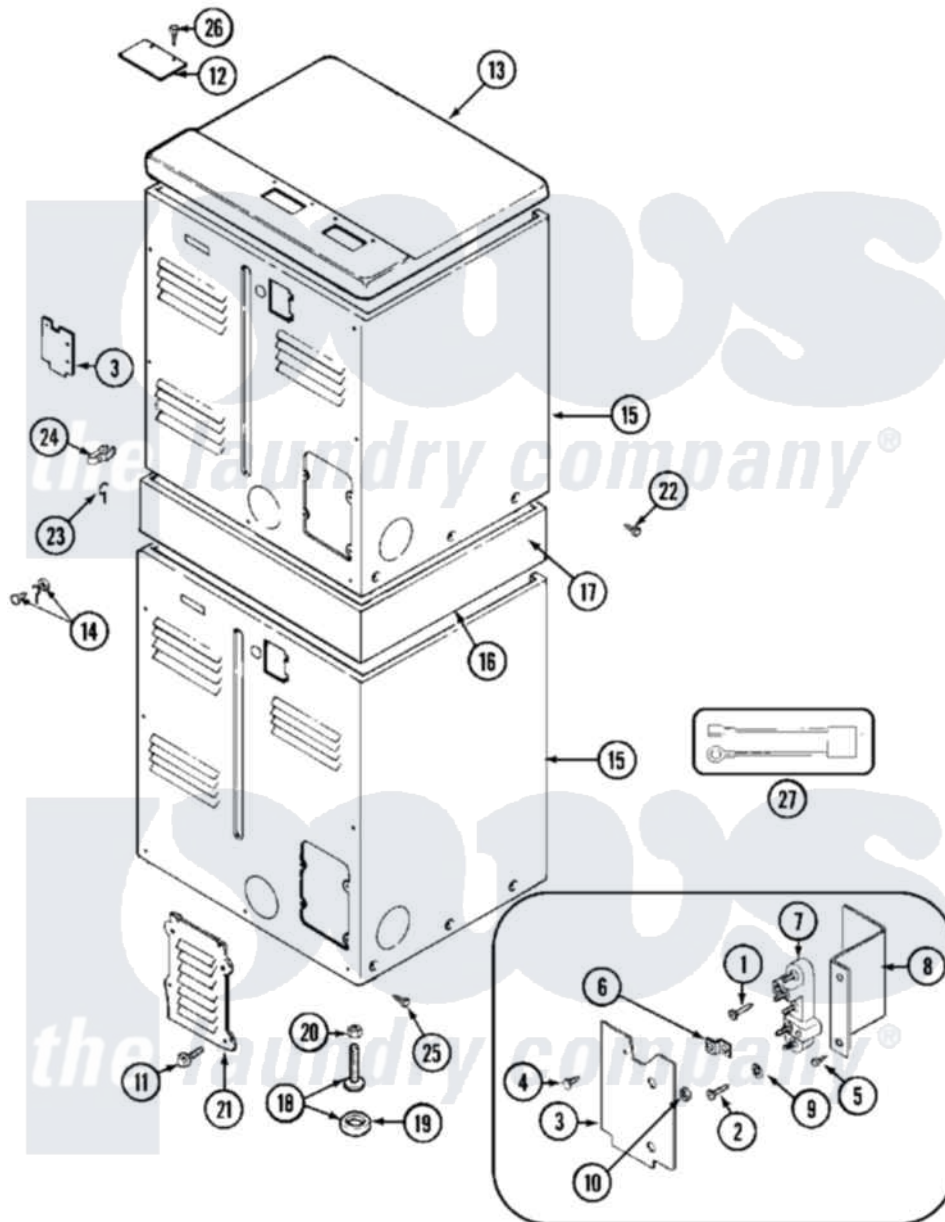

Maytag MDE11PDACL 04 - REAR

Maytag Commercial Maytag MDE11PDACL Dryer Parts Parts Diagram 04 - REAR
 Click on the part number to view part

Item	Original Part Number	Replaced By	Status	Part Description
001	NLA		Not Available	SCREW, GROUND STRAP
002	Y310632	1163839		Screw
003	Y312905		Not Available	COVER, TERMINAL
004	Y313561			Screw----NA
005	Y312209	W10001200		Screw
006	Y312184			Strap, Grounding
007	400008			Block, Terminal
008	Y312904			Bracket, Terminal Block
009	311093			Washer, Terminal Connection
"	Y311270			Washer, Terminal Block
010	311484	112432		Nut
011	211294	90767		Screw, 8A X 3/8 Hex Washer Head Tapping
"	Y313559			Screw
012	NLA		Not Available	PLATE, TOP COVER
013	33001161		Not Available	TOP COVER ASSEMBLY (WHT)

"	33001165		Top Cover Assembly
"	NLA	Not Available	(ALM)
014	NLA	Not Available	SCREW & WASHER ASSEMBLY
015	NLA	Not Available	CABINET (LWR-WHT)
"	Y310632	1163839	Screw
016	NLA	Not Available	SUPPORT ASSEMBLY (WHT)
017	310933	33002194	Nut, Speed
018	Y302699	22003428	Leg, Adjustable
019	210684		Foot, Adjustable Leg
020	210385		Lock Nut For Adjustable Leg
021	Y312951	Not Available	ACCESS COVER, BACK
022	NLA	Not Available	SCREW, SUPPORT
"	Y310632	1163839	Screw
023	311155		Ground Wire And Clamp
024	301548		Clamp, Ground Wire
"	313122		Screw - Baffle To Tumbler
025	213007		Xfor Cabinet See Cabinet, Back
026	Y313559		Screw
027	12001279		Surge Suppressor Kit