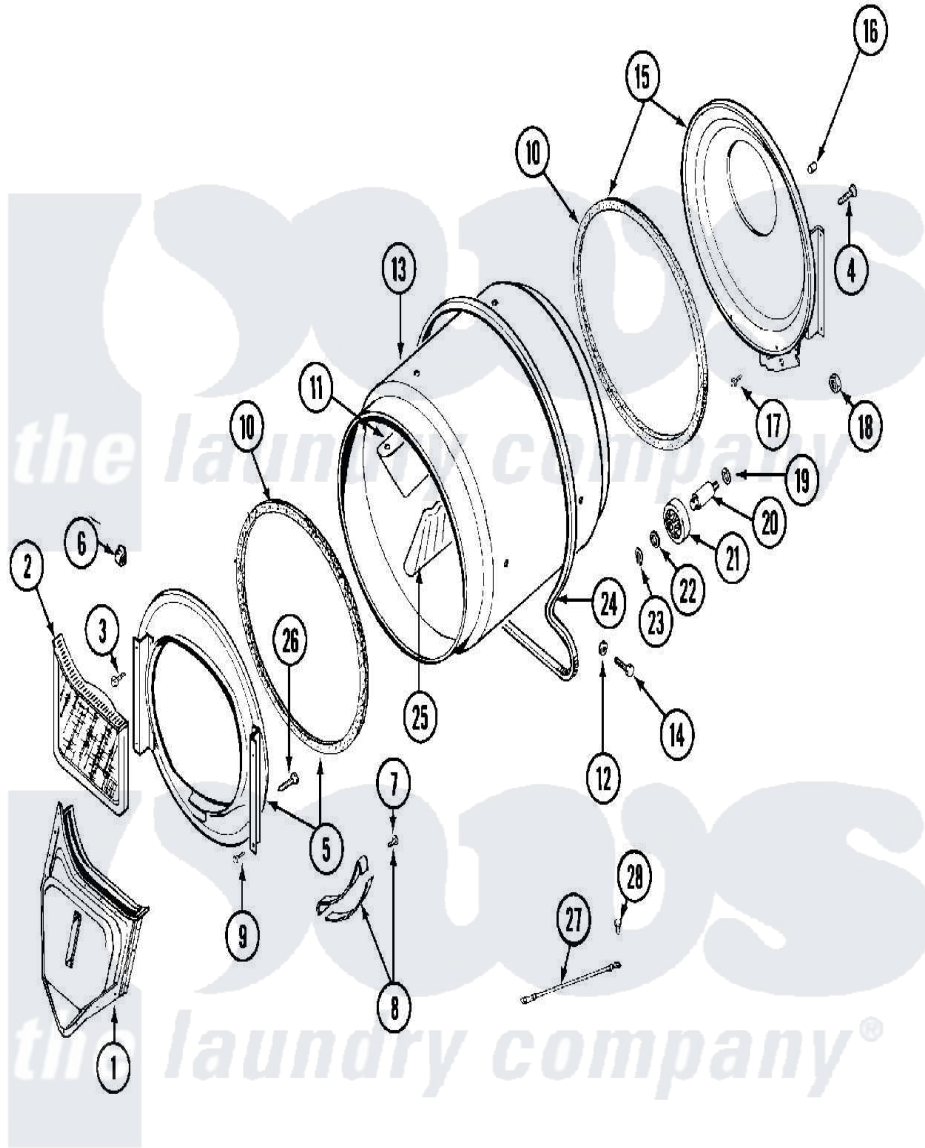

Maytag MDE11PDACL 05 - TUMBLER

Maytag [Commercial Maytag MDE11PDACL Dryer Parts](#) Parts Diagram 05 - TUMBLER
 Click on the part number to view part

Item	Original Part Number	Replaced By	Status	Part Description
001	33001016			Outlet Duct Assembly
002	33001170	33002970		Lint Filte
003	NLA		Not Available	SCREW, TUMBLER SUPPORT
004	Y313561			Screw---NA
005	33001179			Front, Tumbler
006	Y310376			Clip, Door Switch Harness
007	210720			Rivet, Bearing To Tumbler Frnt
008	306508			Tumbler Bearing Kit ---W
009	Y310632	1163839		Screw
010	314820			Seal, Tumbler
011	33001012			Baffle
012	314158			Washer, Baffle To Tumbler
013	33001108		Not Available	DRYER TUMBLER, W/O Baffles
014	Y310759			Screw, Tumbler Baffles
015	33001178			Back, Tumbler

016	NLA	Not Available	COVER, THREAD
017	Y310632	1163839	Screw
018	312538	33001443	Nut, Hex
019	Y313347	312535	Washer, Vault Mounting Brk.
020	Y312948	6-3129480	Shaft- Tumbler
021	Y303373	12001541	Drum Roller/Washer Assembly--W
022	312535		Washer, Vault Mounting Brk.
023	410233	9703438	Ring-Retr
024	Y312959		Poly "V" Belt For Tumbler
025	33001004		Baffle, Tall
026	Y314110	33002917	Screw, No.10-16
027	901220		Ground Wire
028	910343	488234	Screw 8-32 X 1/4