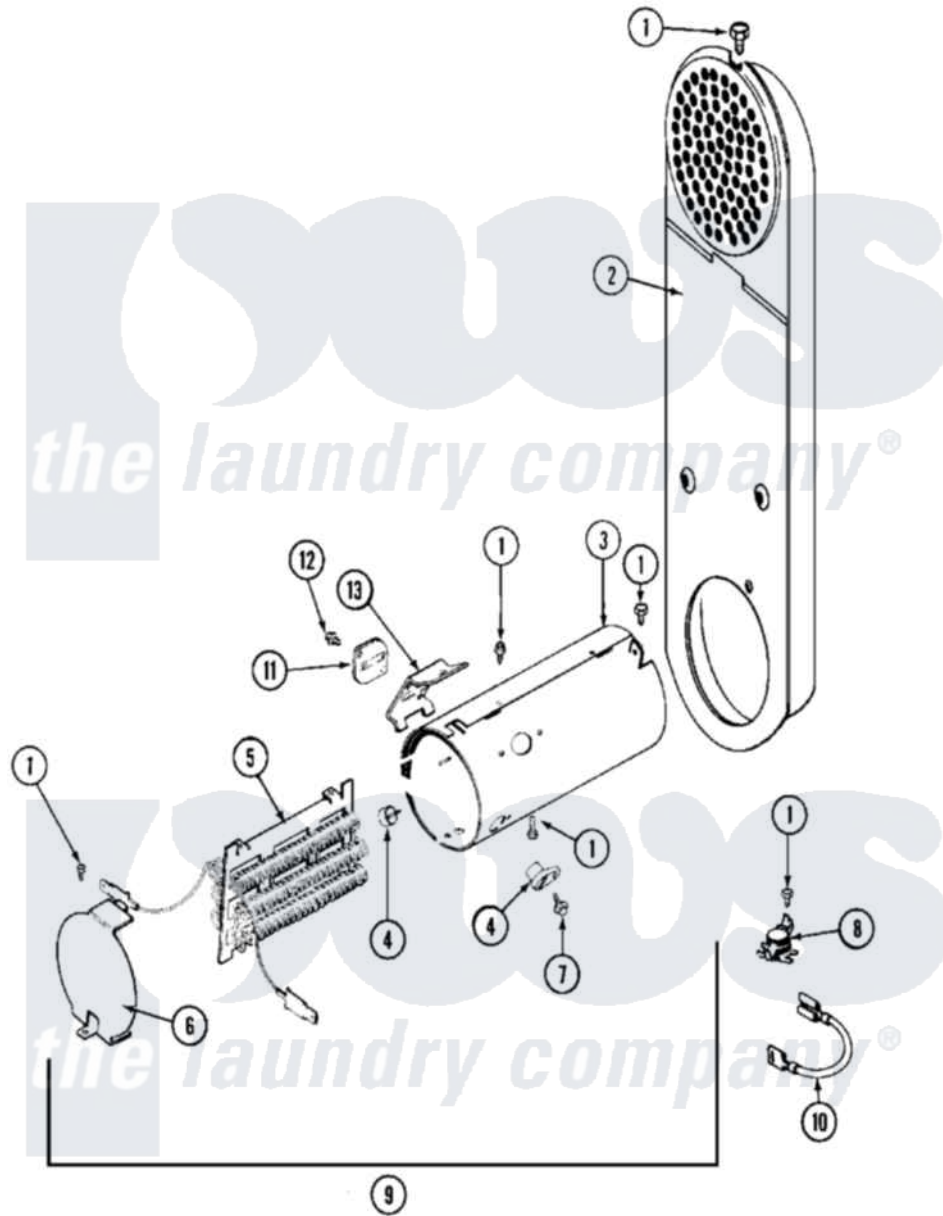

Maytag MDE11PDACL 06 - HEATER

Maytag [Commercial Maytag MDE11PDACL Dryer Parts](#) Parts Diagram 06 - HEATER
 Click on the part number to view part

Item	Original Part Number	Replaced By	Status	Part Description
001	211294	90767		Screw, 8A X 3/8 HeX Washer Head Tapping
002	308503		Not Available	INLET DUCT ASSEMBLY
003	314995			Enclosure, Heater
004	314998			Insulator, Terminal
005	308614			Heater Sub-Assembly
"	Y308613	W10116747		Heater
006	314999			Shield, Radiant
007	NLA		Not Available	SCREW, TERMINAL INSULATOR
008	303396			Thermostat, Hi-Limit
"	308217			Thermostat, Hi-Limit
009	307179			Heater Assembly
"	Y308259			HEATER ASSY. COMPLETE (240V)
010	Y307173			Wire, Jumper
011	307473			Fuse, Thermal

012

NLA

Not Available

SCREW

013

[315346](#)

Bracket, Thermal Fuse

014