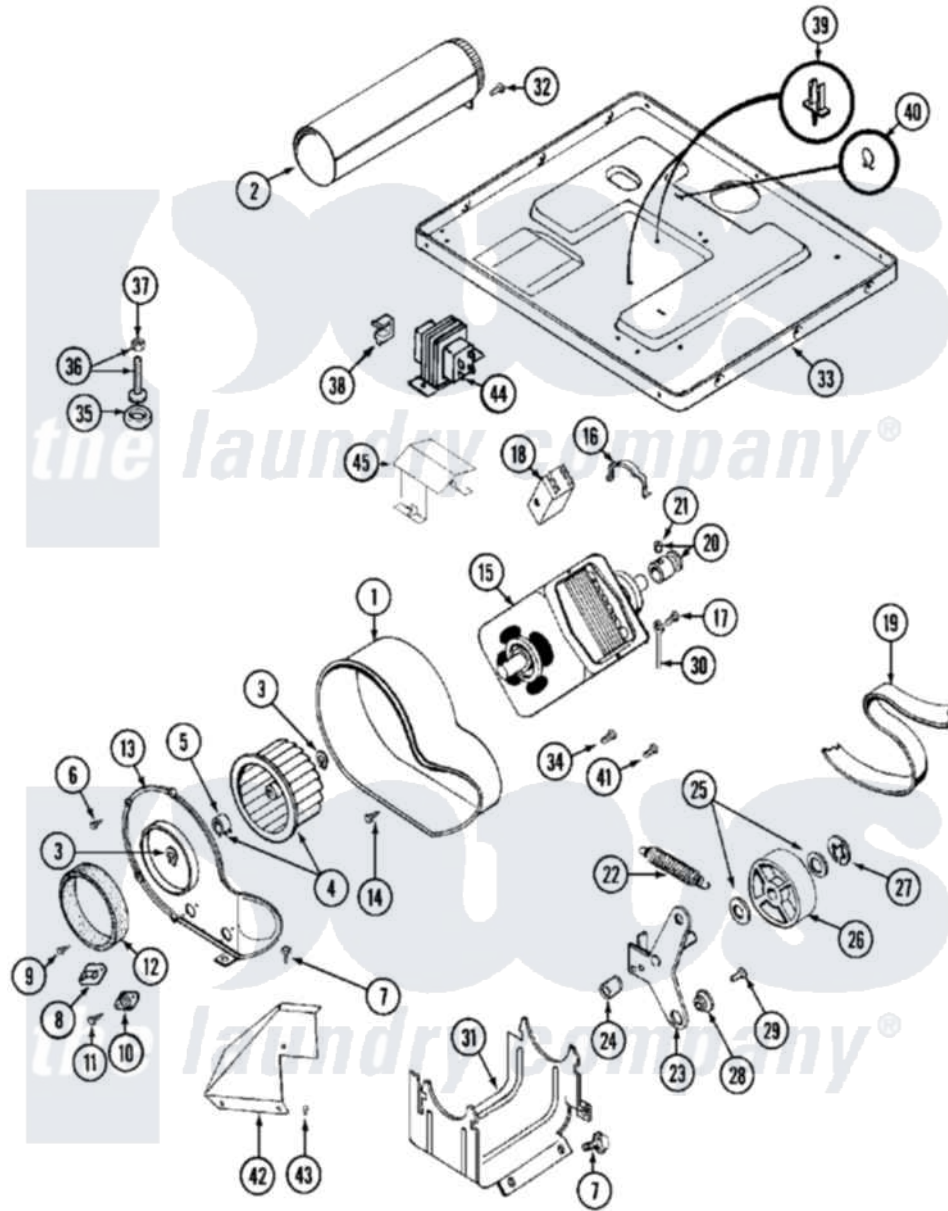

Maytag MDE11PDACL 07 - MOTOR DRIVE

Maytag [Commercial Maytag MDE11PDACL Dryer Parts](#) Parts Diagram 07 - MOTOR DRIVE
 Click on the part number to view part

Item	Original Part Number	Replaced By	Status	Part Description
001	Y312893			Housing, Blower
002	Y303442			EXHAUST DUCT ASSEMBLY
003	410233	9703438		Ring-Retrn
004	Y303836			Blower Wheel Assembly And Clamp
005	312967			Clamp, Blower Housing
006	Y312961	W10116751		Screw
007	Y313561			Screw---NA
008	307208			Thermistor, Temp. Control
"	Y303391	33303391		Thermostat, Cycling
009	211294	90767		Screw, 8A X 3/8 HeX Washer Head Tapping
010	306604			Cut-Off, Thermal Part Not Used
011	NLA		Not Available	SCREW, THERMAL CUT-OFF
012	Y312901			Seal, Housing Cover
013	314778		Not Available	COVER, BLOWER HOUSING