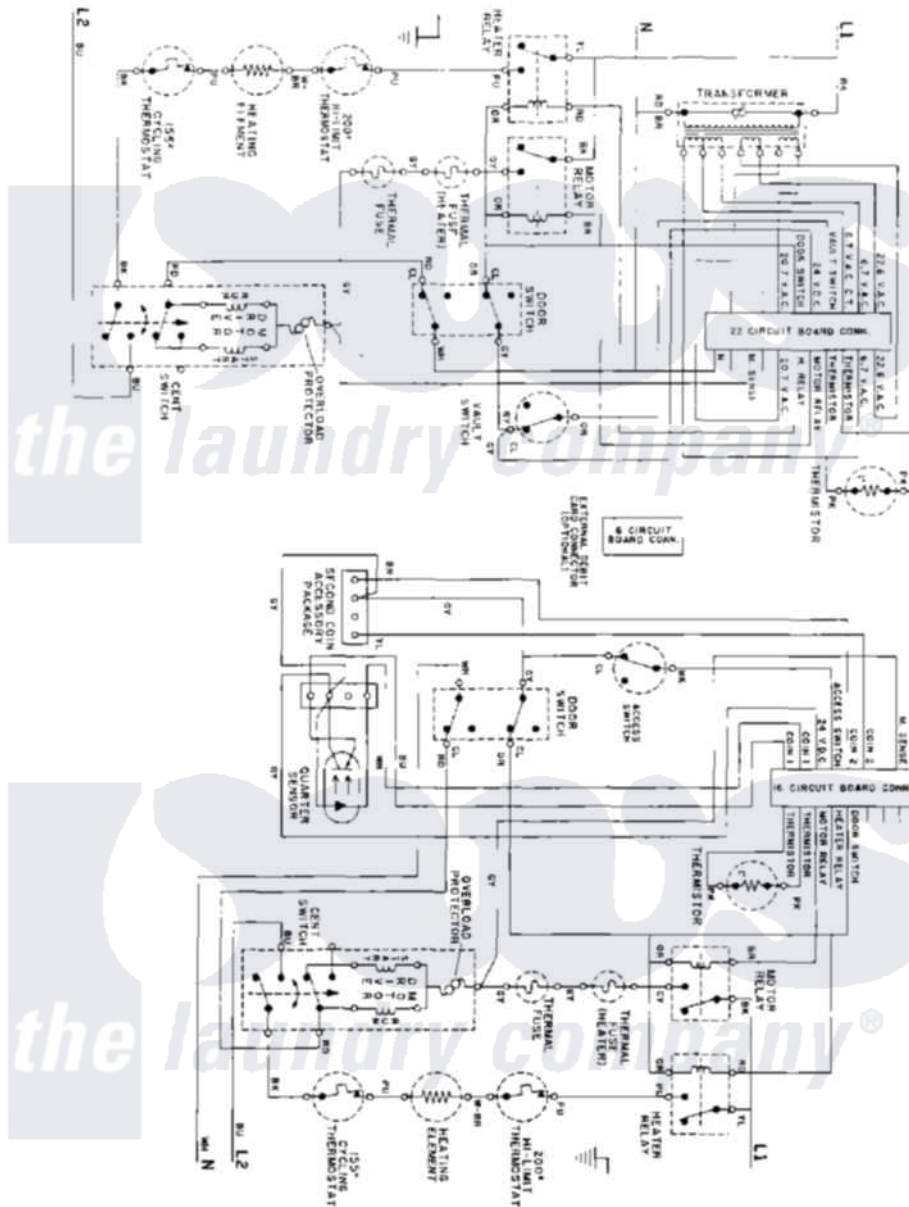

Maytag MDE11PDACL 08 - WIRING INFORMATION

Maytag [Commercial Maytag MDE11PDACL Dryer Parts](#) Parts Diagram 08 - WIRING INFORMATION
 Click on the part number to view part

Item	Original Part Number	Replaced By	Status	Part Description
001	NLA		Not Available	WIRING INFORMATION