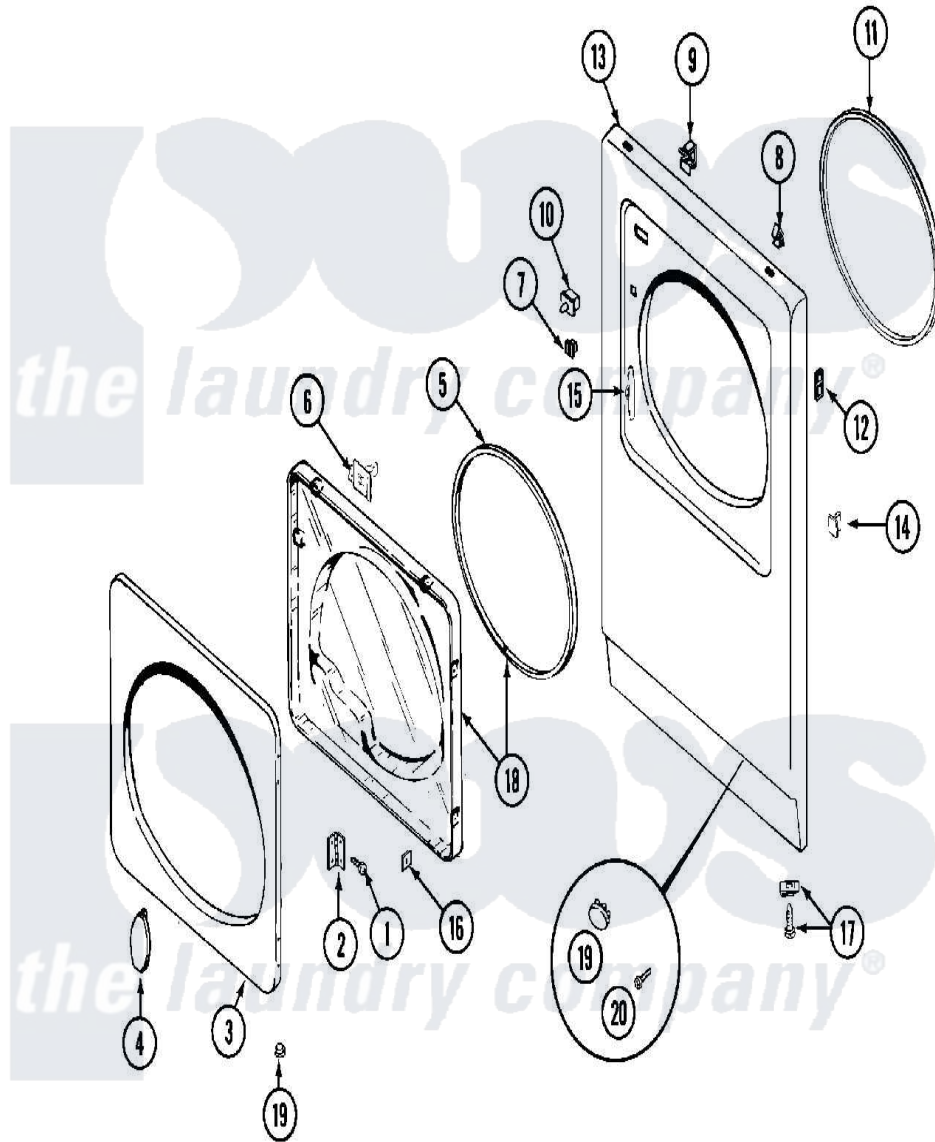

Maytag MDE11PDACW 03 - DOOR

Maytag [Commercial Maytag MDE11PDACW Dryer Parts](#) Parts Diagram 03 - DOOR
 Click on the part number to view part

Item	Original Part Number	Replaced By	Status	Part Description
001	Y314062			Screw, Door Hinge And Panel
002	33001230			Hinge, Door
003	314967		Not Available	DOOR W/WINDOW OUTER HALF (WHT)
"	NLA		Not Available	(ALM)
004	314939			Handle, Door
"	314974			Handle, Door
005	33001192			Seal, Door
006	33001305			Strike, Door
007	Y304578	LA-1003		Door Catch Kit
008	212982	22001650		Fastener, Spring
009	Y310376			Clip, Door Switch Harness
010	33001420			Switch, Door
"	Y305753	W10169313		Switch-Dor
011	314937			Seal, Front Panel
012	NLA		Not Available	CLIP, HINGE SCREW
"	NLA		Not Available	FASTENER, FRONT PANEL

013	33001447	Not Available	PANEL, FRONT (UPR-WHT)
"	NLA	Not Available	PANEL, FRONT (LWR-WHT)
014	NLA	Not Available	PLUG, DOOR CATCH
015	33001175		Cover, Hinge Hole
"	33001176		Cover, Hinge Hole
016	Y313910		Clip, Door Liner To Outer Panel
017	204439		Screw And Fstner Assembly
"	314666	Not Available	SCREW, PANEL (UPR)
"	NLA	Not Available	CLIP, CABINET SCREW
018	33001203	Not Available	PANEL, CLEAR INNER (W/SEAL)
019	33001132	33002342	Plug, Sifht Hole
"	33001168	Not Available	PLUG, SIGHT HOLE (ALM)
020	315489		Screw, Extrusion And Front