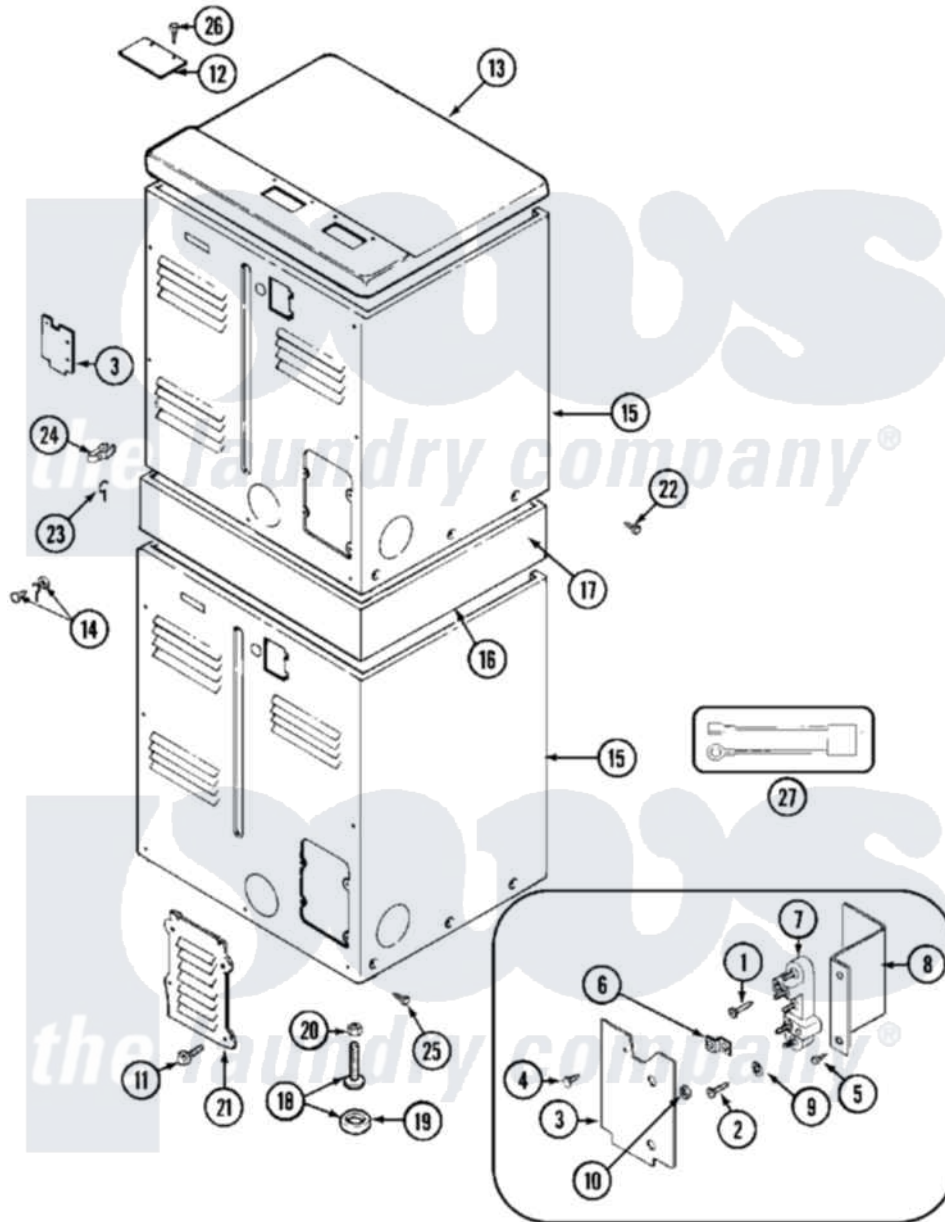

Maytag MDE11PDACW 04 - REAR

Maytag [Commercial Maytag MDE11PDACW Dryer Parts](#) Parts Diagram 04 - REAR

[Click on the part number to view part](#)

Item	Original Part Number	Replaced By	Status	Part Description
001	NLA		Not Available	SCREW, GROUND STRAP
002	Y310632	1163839		Screw
003	Y312905		Not Available	COVER, TERMINAL
004	Y313561			Screw----NA
005	Y312209	W10001200		Screw
006	Y312184			Strap, Grounding
007	400008			Block, Terminal
008	Y312904			Bracket, Terminal Block
009	311093			Washer, Terminal Connection
"	Y311270			Washer, Terminal Block
010	311484	112432		Nut
011	211294	90767		Screw, 8A X 3/8 HeX Washer Head Tapping
"	Y313559			Screw
012	NLA		Not Available	PLATE, TOP COVER
013	33001161		Not Available	TOP COVER ASSEMBLY (WHT)

"	33001165		Top Cover Assembly
"	NLA	Not Available	(ALM)
014	NLA	Not Available	SCREW & WASHER ASSEMBLY
015	NLA	Not Available	CABINET (LWR-WHT)
"	Y310632	1163839	Screw
016	NLA	Not Available	SUPPORT ASSEMBLY (WHT)
017	310933	33002194	Nut, Speed
018	Y302699	22003428	Leg, Adjustable
019	210684		Foot, Adjustable Leg
020	210385		Lock Nut For Adjustable Leg
021	Y312951	Not Available	ACCESS COVER, BACK
022	NLA	Not Available	SCREW, SUPPORT
"	Y310632	1163839	Screw
023	311155		Ground Wire And Clamp
024	301548		Clamp, Ground Wire
"	313122		Screw - Baffle To Tumbler
025	213007		Xfor Cabinet See Cabinet, Back
026	Y313559		Screw
027	12001279		Surge Suppressor Kit