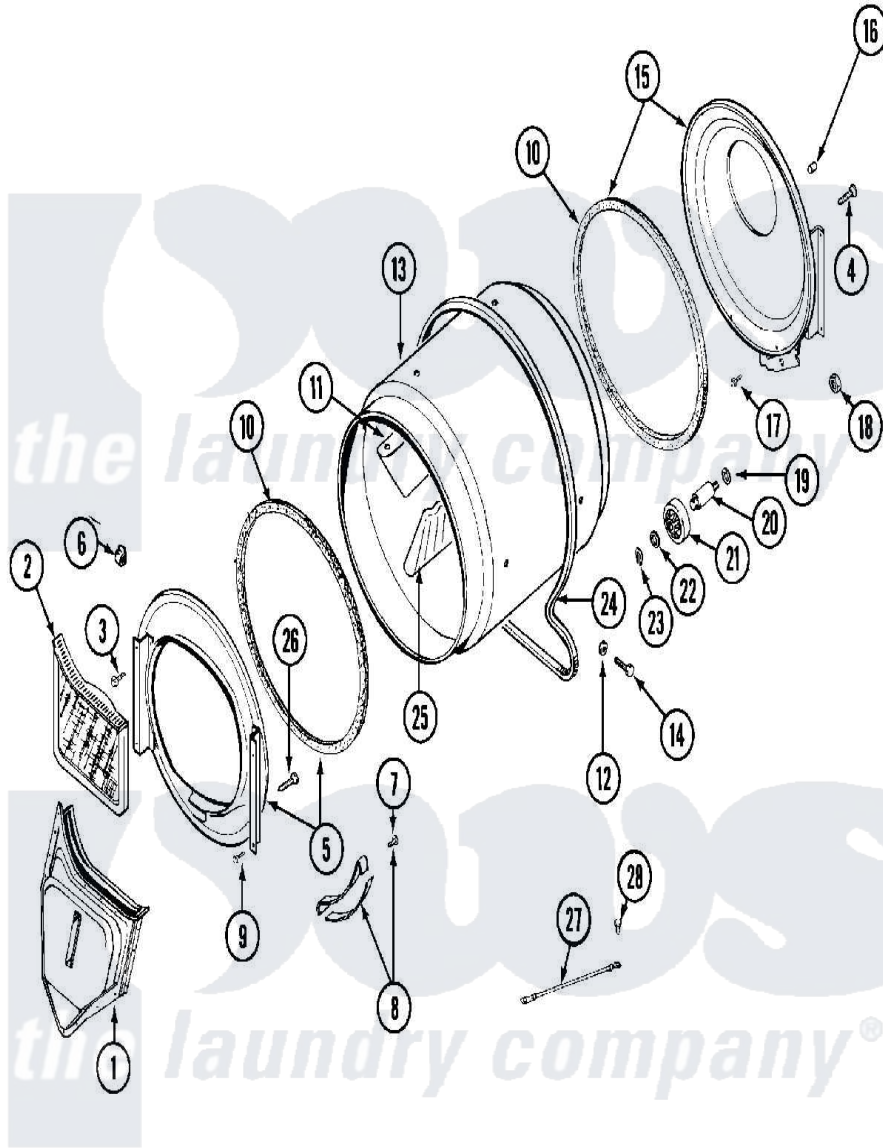

Maytag MDE11PDACW 05 - TUMBLER

Maytag [Commercial Maytag MDE11PDACW Dryer Parts](#) Parts Diagram 05 - TUMBLER
 Click on the part number to view part

Item	Original Part Number	Replaced By	Status	Part Description
001	33001016			Outlet Duct Assembly
002	33001170	33002970		Lint Filte
003	NLA		Not Available	SCREW, TUMBLER SUPPORT
004	Y313561			Screw---NA
005	33001179			Front, Tumbler
006	Y310376			Clip, Door Switch Harness
007	210720			Rivet, Bearing To Tumbler Frnt
008	306508			Tumbler Bearing Kit ---W
009	Y310632	1163839		Screw
010	314820			Seal, Tumbler
011	33001012			Baffle
012	314158			Washer, Baffle To Tumbler
013	33001108		Not Available	DRYER TUMBLER, W/O BAFFLES
014	Y310759			Screw, Tumbler Baffles
015	33001178			Back, Tumbler

016	NLA	Not Available	COVER, THREAD
017	Y310632	1163839	Screw
018	312538	33001443	Nut, Hex
019	Y313347	312535	Washer, Vault Mounting Brk.
020	Y312948	6-3129480	Shaft- Tumbler
021	Y303373	12001541	Drum Roller/Washer Assembly--W
022	312535		Washer, Vault Mounting Brk.
023	410233	9703438	Ring-Retrn
024	Y312959		Poly "V" Belt For Tumbler
025	33001004		Baffle, Tall
026	Y314110	33002917	Screw, No.10-16
027	901220		Ground Wire
028	910343	488234	Screw 8-32 X 1/4