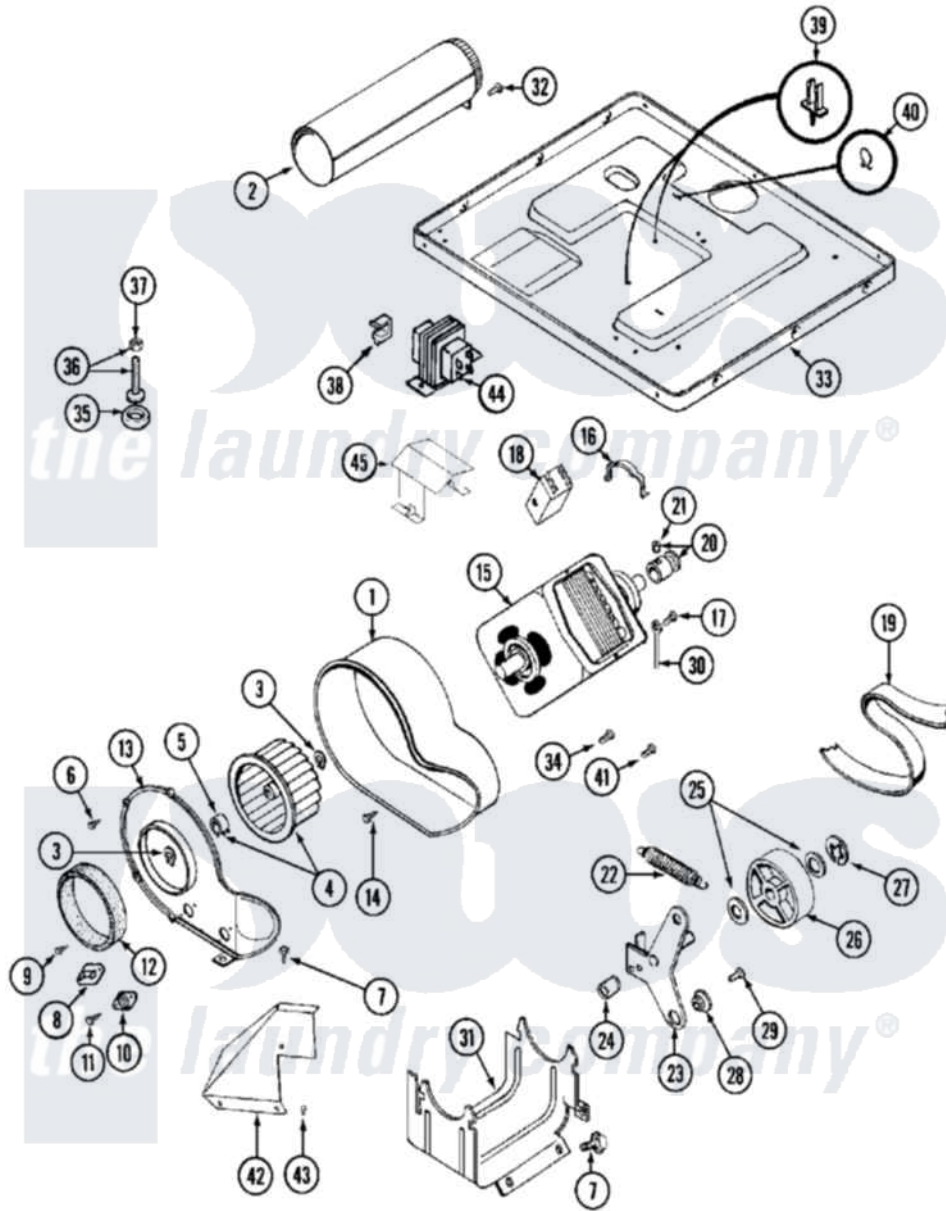

Maytag MDE11PDACW 07 - MOTOR DRIVE

Maytag [Commercial Maytag MDE11PDACW Dryer Parts](#) Parts Diagram 07 - MOTOR DRIVE
 Click on the part number to view part

Item	Original Part Number	Replaced By	Status	Part Description
001	Y312893			Housing, Blower
002	Y303442			EXHAUST DUCT ASSEMBLY
003	410233	9703438		Ring-Retrn
004	Y303836			Blower Wheel Assembly And Clamp
005	312967			Clamp, Blower Housing
006	Y312961	W10116751		Screw
007	Y313561			Screw----NA
008	307208			Thermistor, Temp. Control
"	Y303391	33303391		Thermostat, Cycling
009	211294	90767		Screw, 8A X 3/8 HeX Washer Head Tapping
010	306604			Cut-Off, Thermal Part Not Used
011	NLA		Not Available	SCREW, THERMAL CUT-OFF
012	Y312901			Seal, Housing Cover
013	314778		Not Available	COVER, BLOWER HOUSING