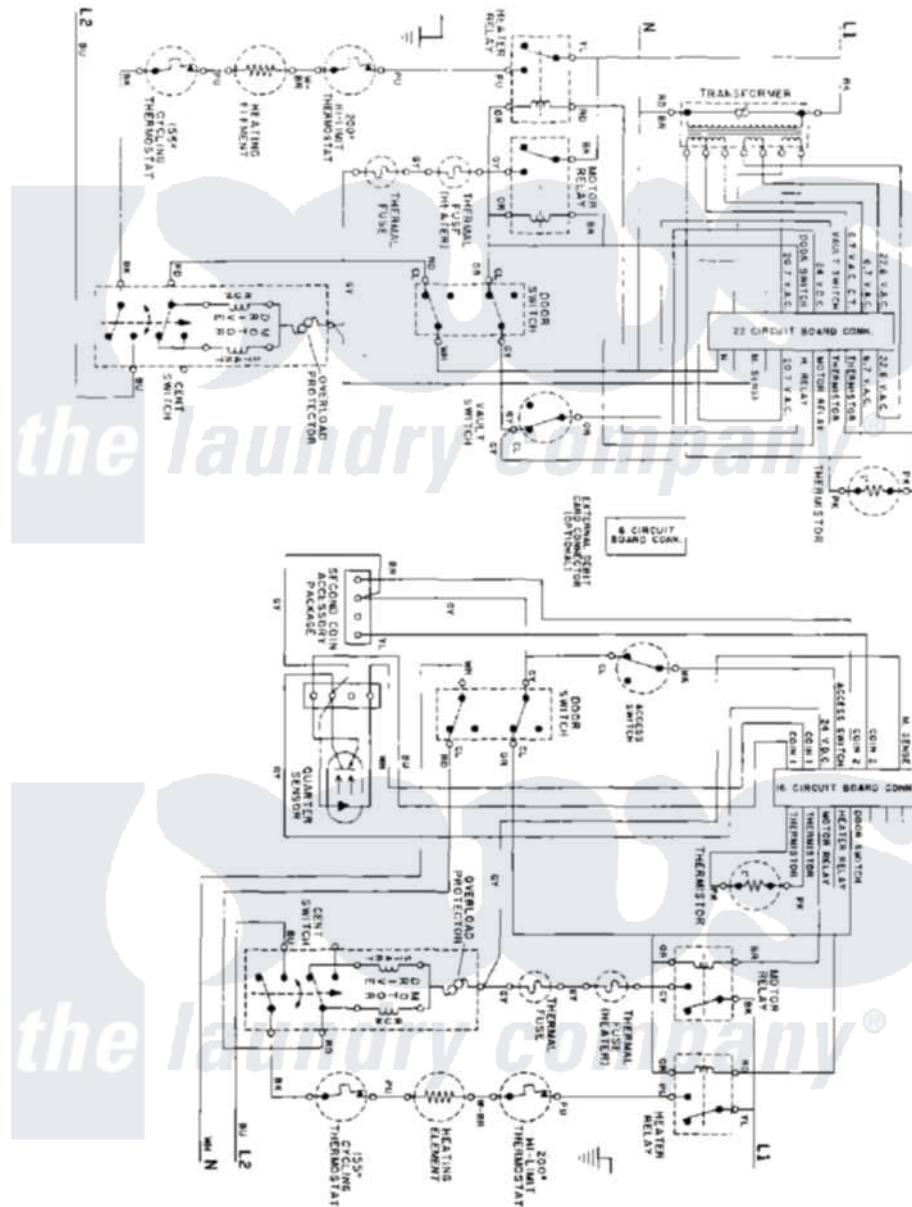

# Maytag MDE11PDACW 08 - WIRING INFORMATION

Maytag [Commercial Maytag MDE11PDACW Dryer Parts](#) Parts Diagram 08 - WIRING INFORMATION  
 Click on the part number to view part

Item	Original Part Number	Replaced By	Status	Part Description
001	NLA		Not Available	WIRING INFORMATION