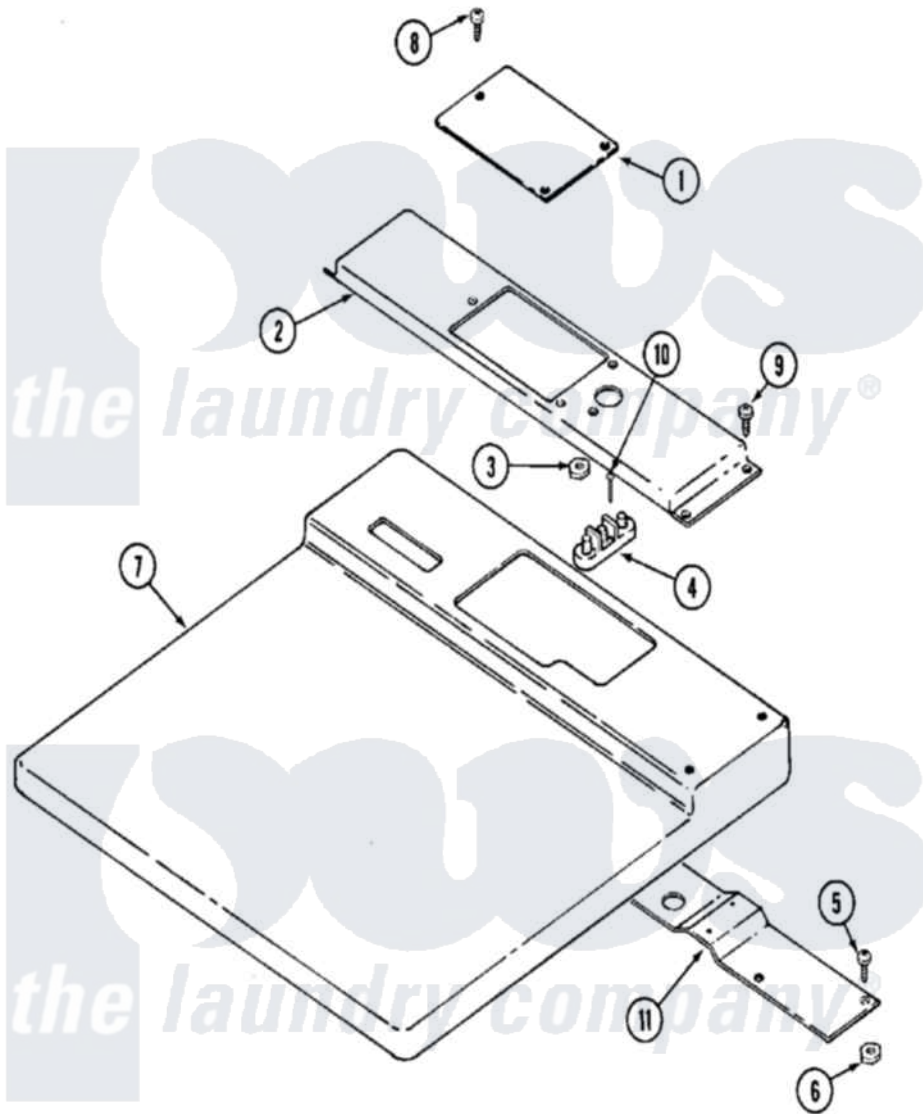

# Maytag MDE11PDADL 03 - TOP COVER-CANADA

Maytag Commercial Maytag MDE11PDADL Dryer Parts Parts Diagram 03 - TOP COVER-CANADA  
 Click on the part number to view part

Item	Original Part Number	Replaced By	Status	Part Description
001	<a href="#">Y314174</a>			Terminal Cover - Canada
002	NLA		Not Available	ENTRANCE, CONDUIT
003	<a href="#">311484</a>	<a href="#">112432</a>		Nut
"	<a href="#">Y311270</a>			Washer, Terminal Block
004	<a href="#">400008</a>			Block, Terminal
005	22001354	<a href="#">W10177242</a>		Hex-Nut 9/32 - 28
"	NLA		Not Available	SCREW, TERMINAL BLOCK PLATE
006	<a href="#">Y052721</a>			Nut, Terminal Block Plate
007	33001161		Not Available	TOP COVER ASSEMBLY (WHT)
"	NLA		Not Available	(ALM)
008	<a href="#">211294</a>	<a href="#">90767</a>		Screw, 8A X 3/8 HeX Washer Head Tapping
"	<a href="#">Y313559</a>			Screw
009	<a href="#">211294</a>	<a href="#">90767</a>		Screw, 8A X 3/8 HeX Washer Head Tapping
"	<a href="#">Y313559</a>			Screw

010

[Y312209](#)

[W10001200](#)

Screw

011

[33001303](#)

Grommet, Plate Hole

"

[33001316](#)

Plate, Terminal Block