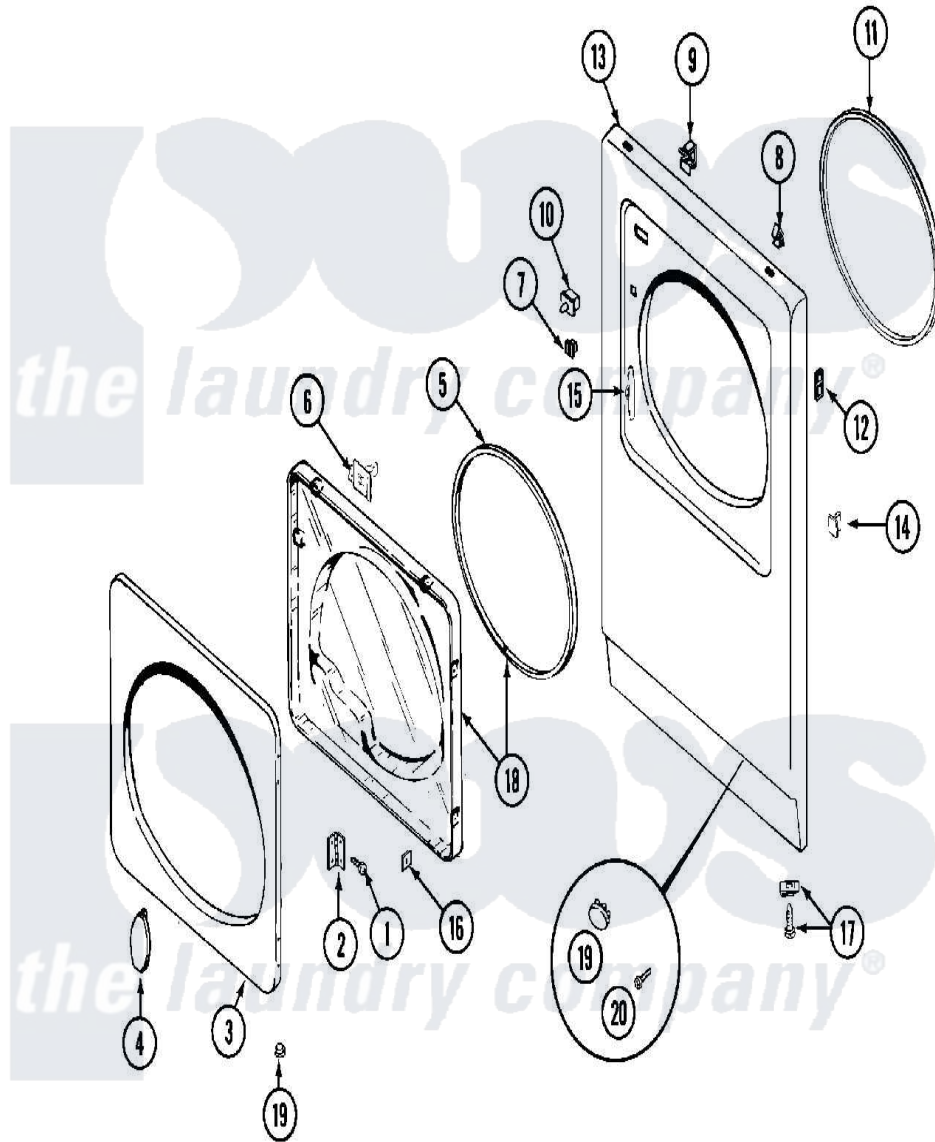

Maytag MDE11PDADL 04 - DOOR

Maytag [Commercial Maytag MDE11PDADL Dryer Parts](#) Parts Diagram 04 - DOOR
 Click on the part number to view part

Item	Original Part Number	Replaced By	Status	Part Description
001	Y314062			Screw, Door Hinge And Panel
002	33001230			Hinge, Door
003	314967		Not Available	DOOR W/WINDOW OUTER HALF (WHT)
"	NLA		Not Available	(ALM)
004	314939			Handle, Door
"	314974			Handle, Door
005	33001192			Seal, Door
006	33001305			Strike, Door
007	Y304578	LA-1003		Door Catch Kit
008	212982	22001650		Fastener, Spring
009	Y310376			Clip, Door Switch Harness
010	33001420			Switch, Door
"	Y305753	W10169313		Switch-Dor
011	314937			Seal, Front Panel
012	NLA		Not Available	CLIP, HINGE SCREW
"	NLA		Not Available	FASTENER, FRONT PANEL

013	33001447	Not Available	PANEL, FRONT (UPR-WHT)
"	NLA	Not Available	PANEL, FRONT (LWR-WHT)
014	NLA	Not Available	PLUG, DOOR CATCH
015	33001175		Cover, Hinge Hole
"	33001176		Cover, Hinge Hole
016	Y313910		Clip, Door Liner To Outer Panel
017	204439		Screw And Fstner Assembly
"	314666	Not Available	SCREW, PANEL (UPR)
"	NLA	Not Available	CLIP, CABINET SCREW
018	33001203	Not Available	PANEL, CLEAR INNER (W/SEAL)
019	33001132	33002342	Plug, Sifht Hole
"	33001168	Not Available	PLUG, SIGHT HOLE (ALM)
020	315489		Screw, Extrusion And Front