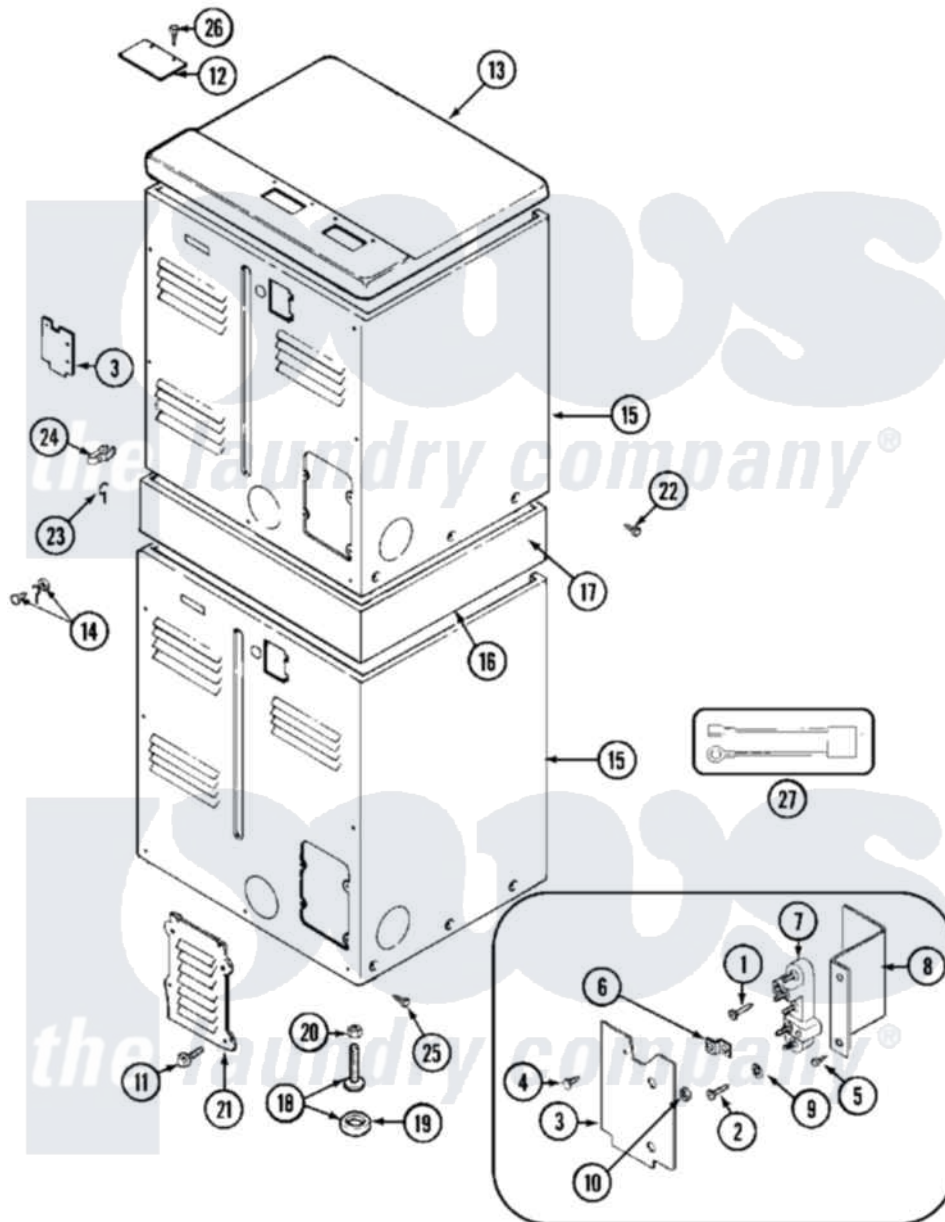

Maytag MDE11PDADL 05 - REAR

Maytag Commercial Maytag MDE11PDADL Dryer Parts Parts Diagram 05 - REAR
 Click on the part number to view part

Item	Original Part Number	Replaced By	Status	Part Description
001	NLA		Not Available	SCREW, GROUND STRAP
002	Y310632	1163839		Screw
003	Y312905		Not Available	COVER, TERMINAL
004	Y313561			Screw----NA
005	Y312209	W10001200		Screw
006	Y312184			Strap, Grounding
007	400008			Block, Terminal
008	Y312904			Bracket, Terminal Block
009	311093			Washer, Terminal Connection
"	Y311270			Washer, Terminal Block
010	311484	112432		Nut
011	211294	90767		Screw, 8A X 3/8 HeX Washer Head Tapping
"	Y313559			Screw
012	NLA		Not Available	PLATE, TOP COVER
013	33001161		Not Available	TOP COVER ASSEMBLY (WHT)

"	33001165		Top Cover Assembly
"	NLA	Not Available	(ALM)
014	NLA	Not Available	SCREW & WASHER ASSEMBLY
015	NLA	Not Available	CABINET (LWR-WHT)
"	Y310632	1163839	Screw
016	NLA	Not Available	SUPPORT ASSEMBLY (WHT)
017	310933	33002194	Nut, Speed
018	Y302699	22003428	Leg, Adjustable
019	210684		Foot, Adjustable Leg
020	210385		Lock Nut For Adjustable Leg
021	Y312951	Not Available	ACCESS COVER, BACK
022	NLA	Not Available	SCREW, SUPPORT
"	Y310632	1163839	Screw
023	311155		Ground Wire And Clamp
024	301548		Clamp, Ground Wire
"	313122		Screw - Baffle To Tumbler
025	213007		Xfor Cabinet See Cabinet, Back
026	Y313559		Screw
027	12001279		Surge Suppressor Kit