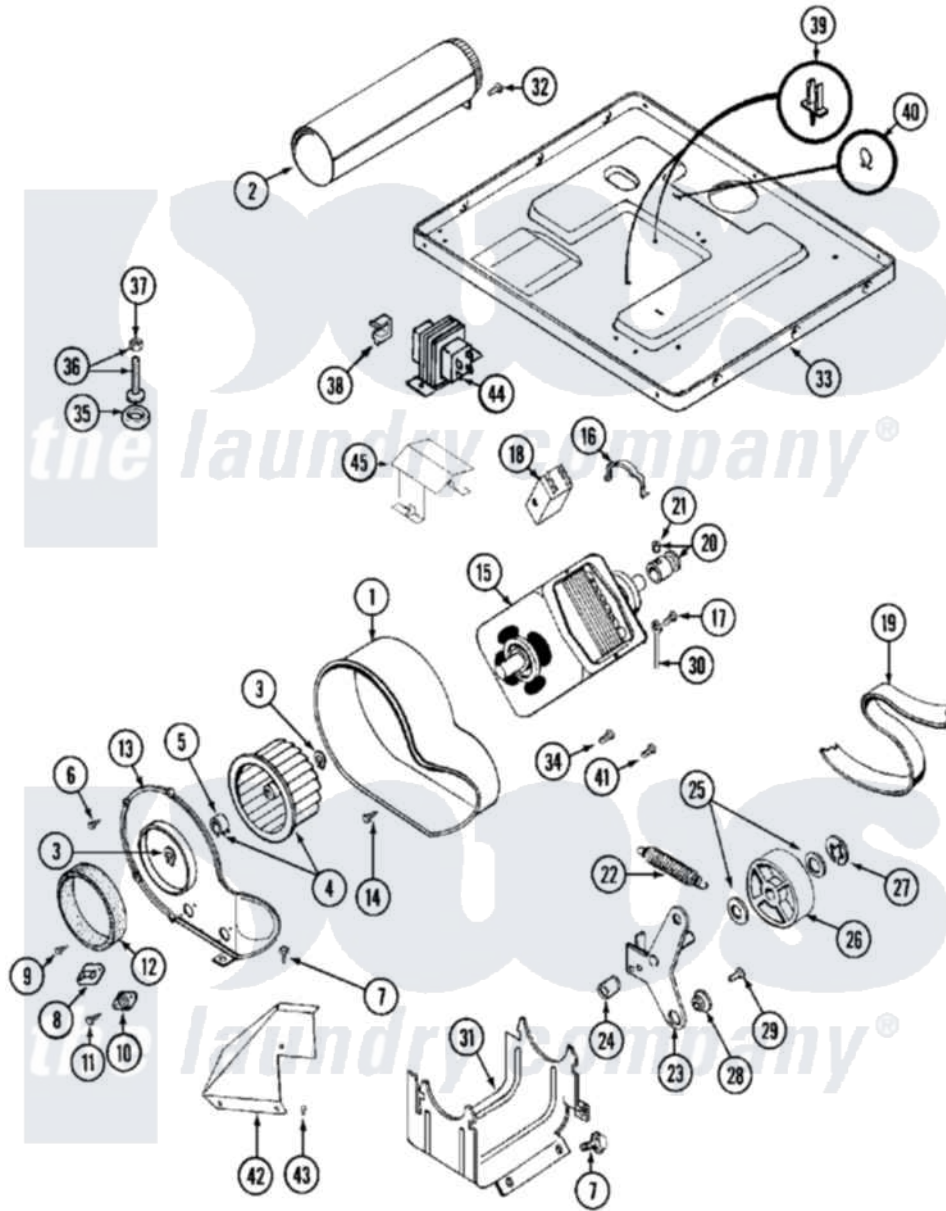

# Maytag MDE11PDADL 08 - MOTOR DRIVE

Maytag [Commercial Maytag MDE11PDADL Dryer Parts](#) Parts Diagram 08 - MOTOR DRIVE  
 Click on the part number to view part

Item	Original Part Number	Replaced By	Status	Part Description
001	<a href="#">Y312893</a>			Housing, Blower
002	<a href="#">Y303442</a>			EXHAUST DUCT ASSEMBLY
003	410233	<a href="#">9703438</a>		Ring-Retrn
004	<a href="#">Y303836</a>			Blower Wheel Assembly And Clamp
005	<a href="#">312967</a>			Clamp, Blower Housing
006	Y312961	<a href="#">W10116751</a>		Screw
007	<a href="#">Y313561</a>			Screw---NA
008	<a href="#">307208</a>			Thermistor, Temp. Control
"	Y303391	<a href="#">33303391</a>		Thermostat, Cycling
009	<a href="#">211294</a>	<a href="#">90767</a>		Screw, 8A X 3/8 HeX Washer Head Tapping
010	<a href="#">306604</a>			Cut-Off, Thermal Part Not Used
011	NLA		Not Available	SCREW, THERMAL CUT-OFF
012	<a href="#">Y312901</a>			Seal, Housing Cover
013	314778		Not Available	COVER, BLOWER HOUSING