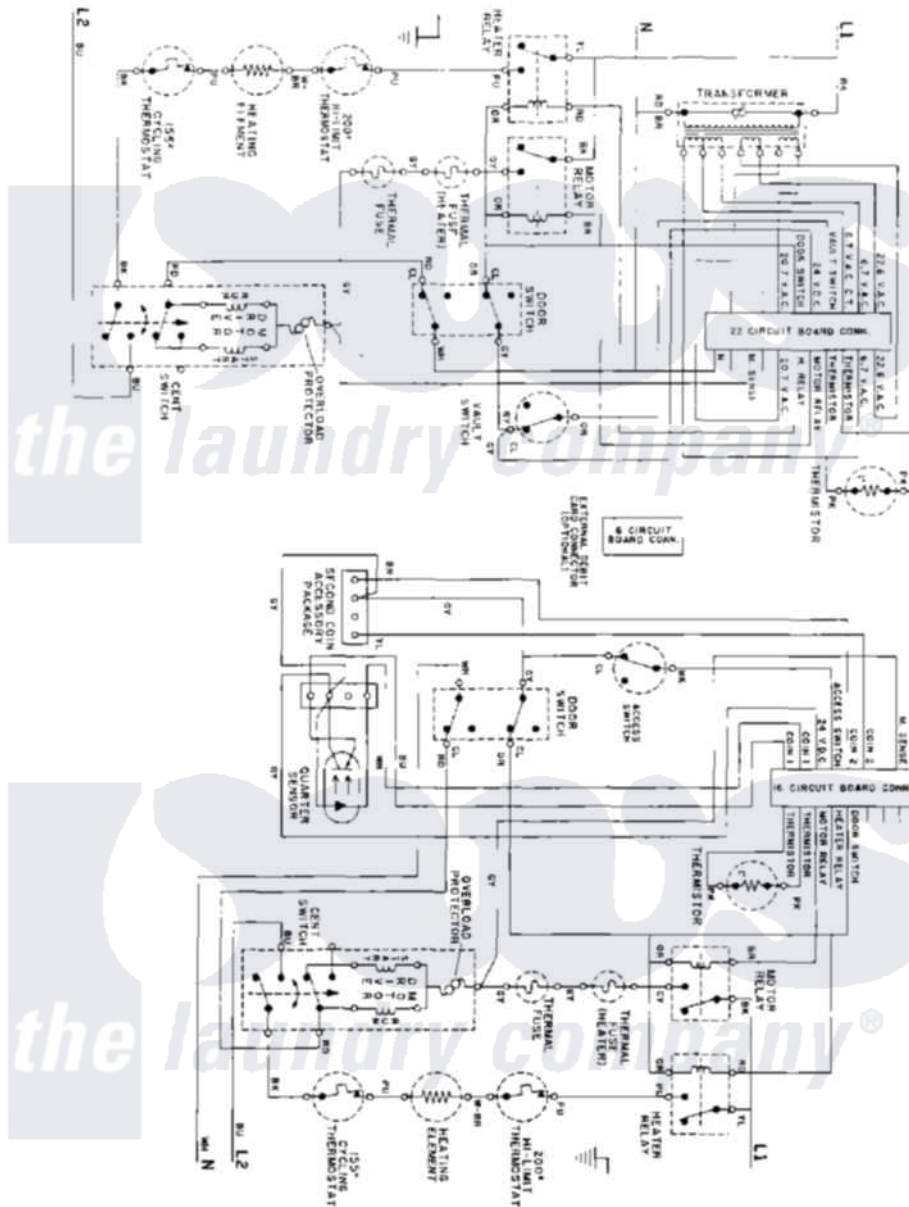

# Maytag MDE11PDADL 09 - WIRING INFORMATION

Maytag [Commercial Maytag MDE11PDADL Dryer Parts](#) Parts Diagram 09 - WIRING INFORMATION  
 Click on the part number to view part

Item	Original Part Number	Replaced By	Status	Part Description
001	NLA		Not Available	WIRING INFORMATION