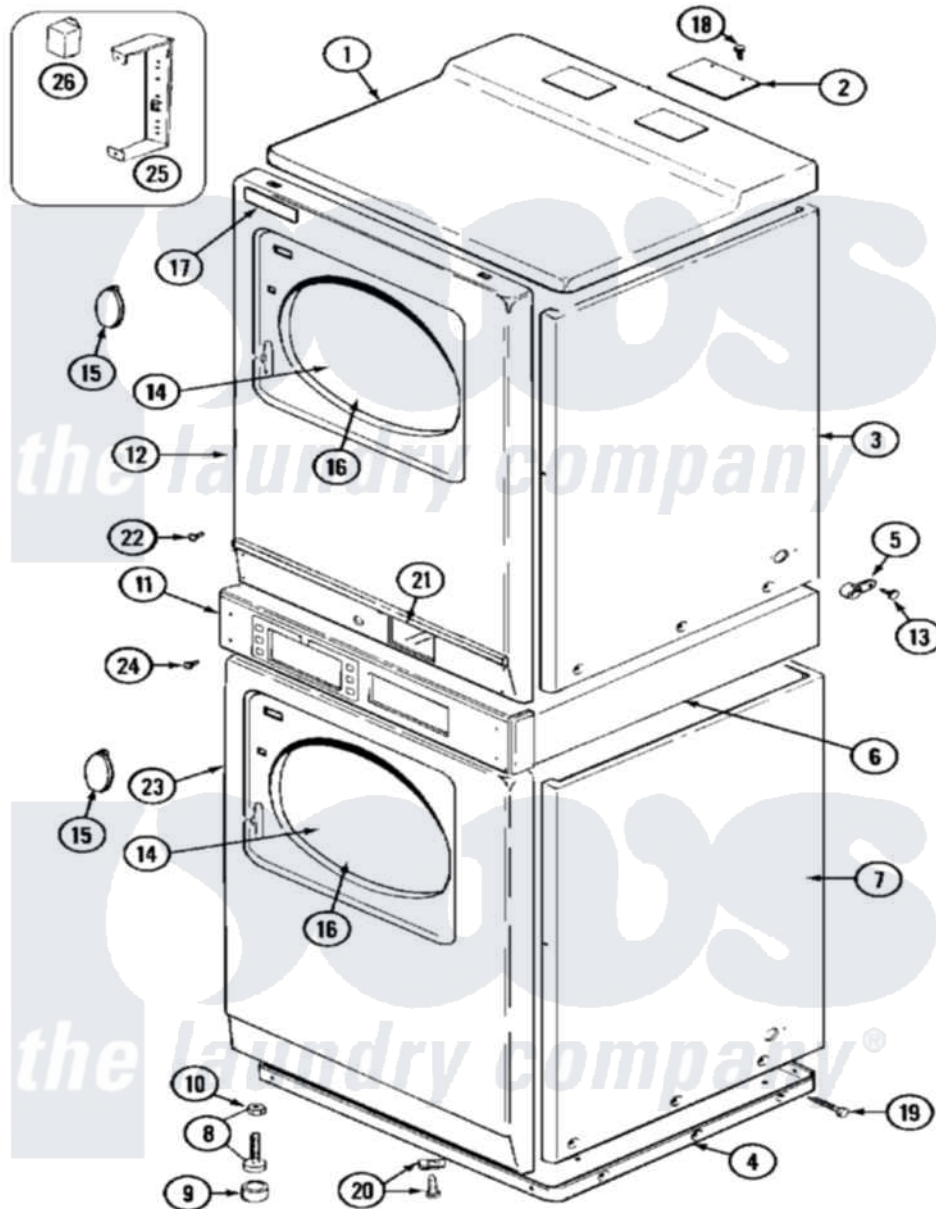

Maytag MDE11PDADW 02 - FRONT

Maytag Commercial Maytag MDE11PDADW Dryer Parts Parts Diagram 02 - FRONT
 Click on the part number to view part

Item	Original Part Number	Replaced By	Status	Part Description
001	33001161		Not Available	TOP COVER ASSEMBLY (WHT)
"	33001165			Top Cover Assembly
"	NLA		Not Available	(ALM)
002	NLA		Not Available	PLATE, COVER
003	NLA		Not Available	CABINET (UPR-WHT)
004	306261			Base Assembly, Upper Dryer
"	306530		Not Available	BASE ASSEMBLY (LOWER)
005	910768	M0280301		Tie Electr
006	310933	33002194		Nut, Speed
"	314663	214354		Screw, Top Cover To Cabnt.
"	911050	4312464		Screw
"	NLA		Not Available	SUPPORT ASSEMBLY (WHT)
"	Y310632	1163839		Screw
007	NLA		Not Available	CABINET (LWR-WHT)
008	Y302699	22003428		Leg, Adjustable
009	210684			Foot, Adjustable Leg

010	210385		Lock Nut For Adjustable Leg
011	33001023	Not Available	EXTRUSION, CONTROL (LOWER)
012	314666	Not Available	SCREW, PANEL (UPR)
"	33001447	Not Available	PANEL, FRONT (UPR-WHT)
"	NLA	Not Available	PANEL, FRONT (UPR-WHT)
"	NLA	Not Available	CLIP, CABINET SCREW
013	211168	W10139210	Screw, 8-18 X 5/16
014	33001203	Not Available	PANEL, CLEAR INNER (W/SEAL)
015	314939		Handle, Door
"	314974		Handle, Door
016	314967	Not Available	DOOR W/WINDOW OUTER HALF (WHT)
"	NLA	Not Available	(ALM)
017	NLA	Not Available	NAME PLATE
018	Y313559		Screw
019	213007		Xfor Cabinet See Cabinet, Back
020	204439		Screw And Fstner Assembly
021	NLA	Not Available	EXTRUSION, CONTROL (UPR)
022	215506		Screw, Control Panel Overlay
"	315489		Screw, Extrusion And Front
023	33001132	33002342	Plug, Sifht Hole
"	33001168	Not Available	PLUG, SIGHT HOLE (ALM)
"	NLA	Not Available	PANEL, FRONT (LWR-WHT)
024	215506		Screw, Control Panel Overlay
025	314627		Bracket, Relays
"	Y310632	1163839	Screw
026	206824	W10133335	Relay, Motor
"	306199		Relay, Heater
"	306398		Relay, Heater
"	Y251119	3177991	Screw