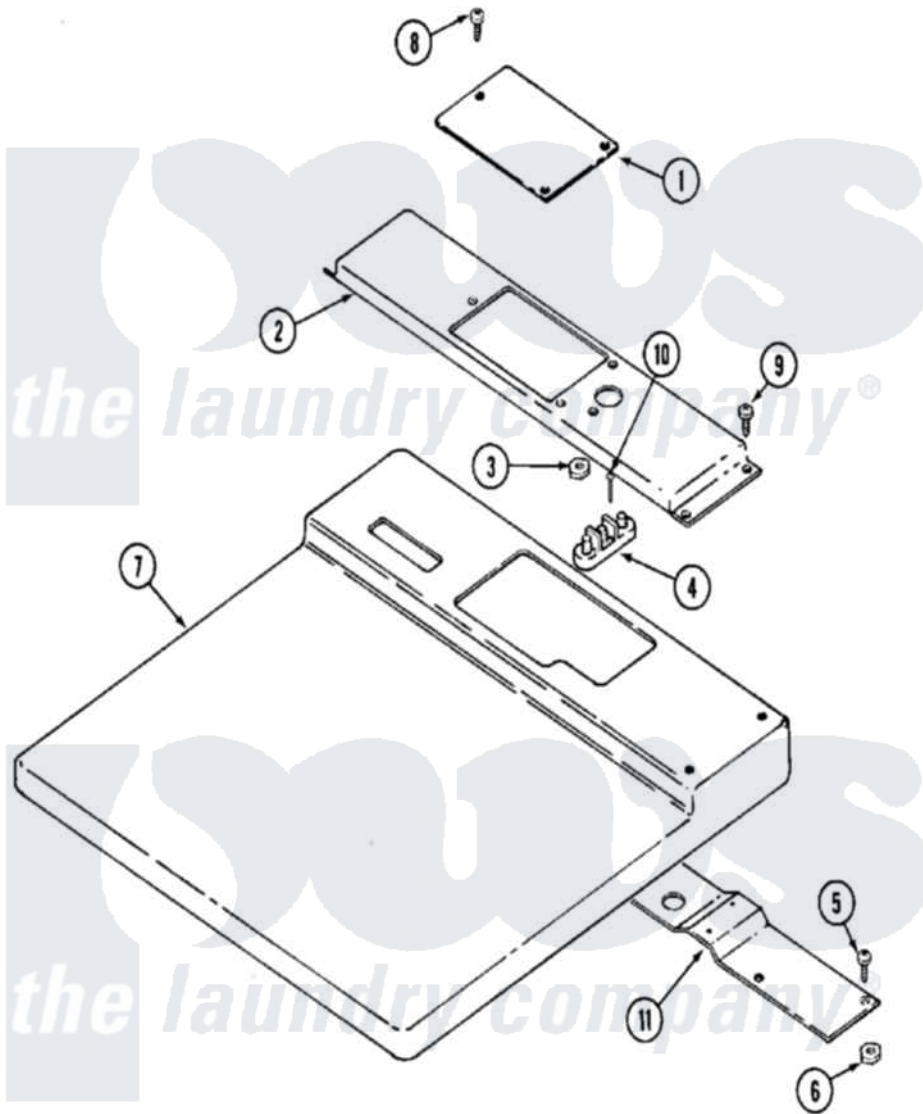

Maytag MDE11PDADW 03 - TOP COVER-CANADA

Maytag Commercial Maytag MDE11PDADW Dryer Parts Parts Diagram 03 - TOP COVER-CANADA
 Click on the part number to view part

Item	Original Part Number	Replaced By	Status	Part Description
001	Y314174			Terminal Cover - Canada
002	NLA		Not Available	ENTRANCE, CONDUIT
003	311484	112432		Nut
"	Y311270			Washer, Terminal Block
004	400008			Block, Terminal
005	22001354	W10177242		Hex-Nut 9/32 - 28
"	NLA		Not Available	SCREW, TERMINAL BLOCK PLATE
006	Y052721			Nut, Terminal Block Plate
007	33001161		Not Available	TOP COVER ASSEMBLY (WHT)
"	NLA		Not Available	(ALM)
008	211294	90767		Screw, 8A X 3/8 HeX Washer Head Tapping
"	Y313559			Screw
009	211294	90767		Screw, 8A X 3/8 HeX Washer Head Tapping
"	Y313559			Screw

010

[Y312209](#)

[W10001200](#)

Screw

011

[33001303](#)

Grommet, Plate Hole

"

[33001316](#)

Plate, Terminal Block