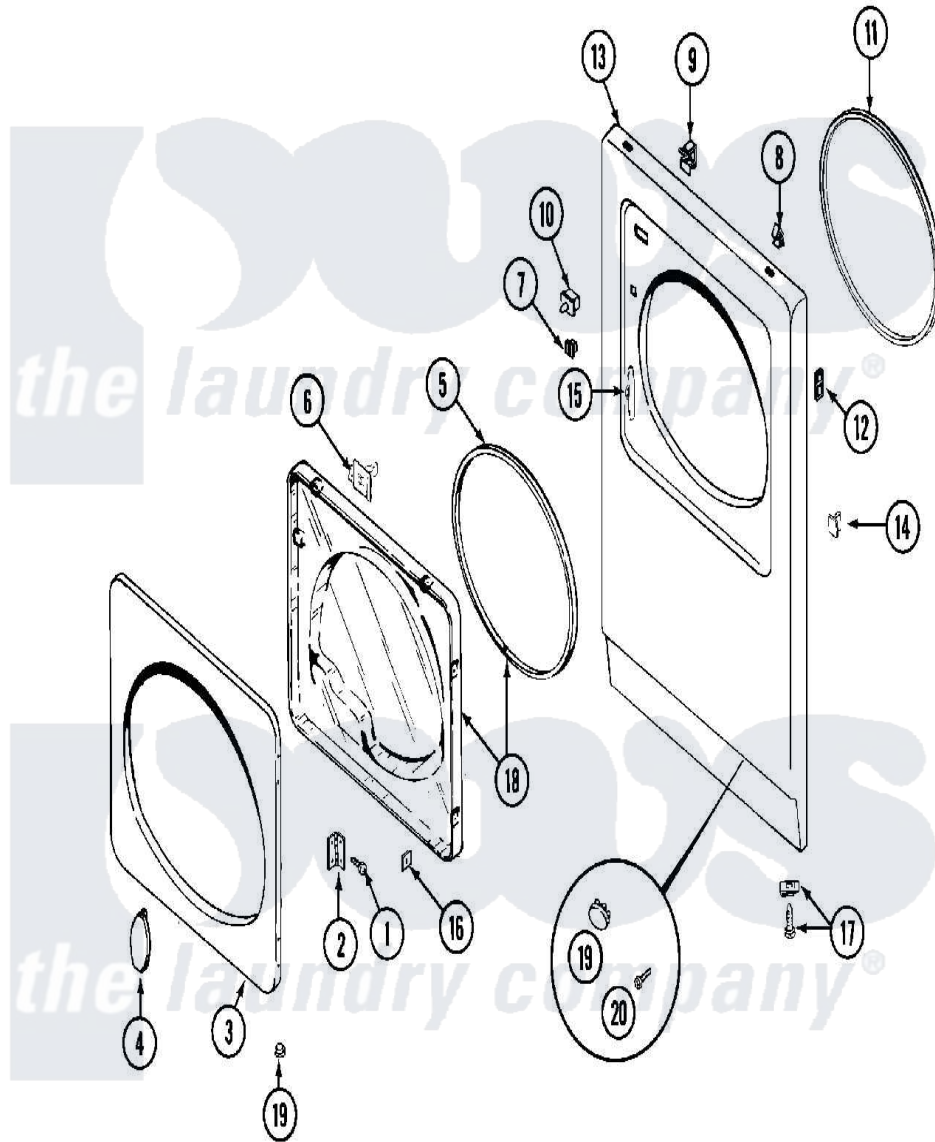

Maytag MDE11PDADW 04 - DOOR

Maytag [Commercial Maytag MDE11PDADW Dryer Parts](#) Parts Diagram 04 - DOOR
 Click on the part number to view part

Item	Original Part Number	Replaced By	Status	Part Description
001	Y314062			Screw, Door Hinge And Panel
002	33001230			Hinge, Door
003	314967		Not Available	DOOR W/WINDOW OUTER HALF (WHT)
"	NLA		Not Available	(ALM)
004	314939			Handle, Door
"	314974			Handle, Door
005	33001192			Seal, Door
006	33001305			Strike, Door
007	Y304578	LA-1003		Door Catch Kit
008	212982	22001650		Fastener, Spring
009	Y310376			Clip, Door Switch Harness
010	33001420			Switch, Door
"	Y305753	W10169313		Switch-Dor
011	314937			Seal, Front Panel
012	NLA		Not Available	CLIP, HINGE SCREW
"	NLA		Not Available	FASTENER, FRONT PANEL

013	33001447	Not Available	PANEL, FRONT (UPR-WHT)
"	NLA	Not Available	PANEL, FRONT (LWR-WHT)
014	NLA	Not Available	PLUG, DOOR CATCH
015	33001175		Cover, Hinge Hole
"	33001176		Cover, Hinge Hole
016	Y313910		Clip, Door Liner To Outer Panel
017	204439		Screw And Fstner Assembly
"	314666	Not Available	SCREW, PANEL (UPR)
"	NLA	Not Available	CLIP, CABINET SCREW
018	33001203	Not Available	PANEL, CLEAR INNER (W/SEAL)
019	33001132	33002342	Plug, Sifht Hole
"	33001168	Not Available	PLUG, SIGHT HOLE (ALM)
020	315489		Screw, Extrusion And Front