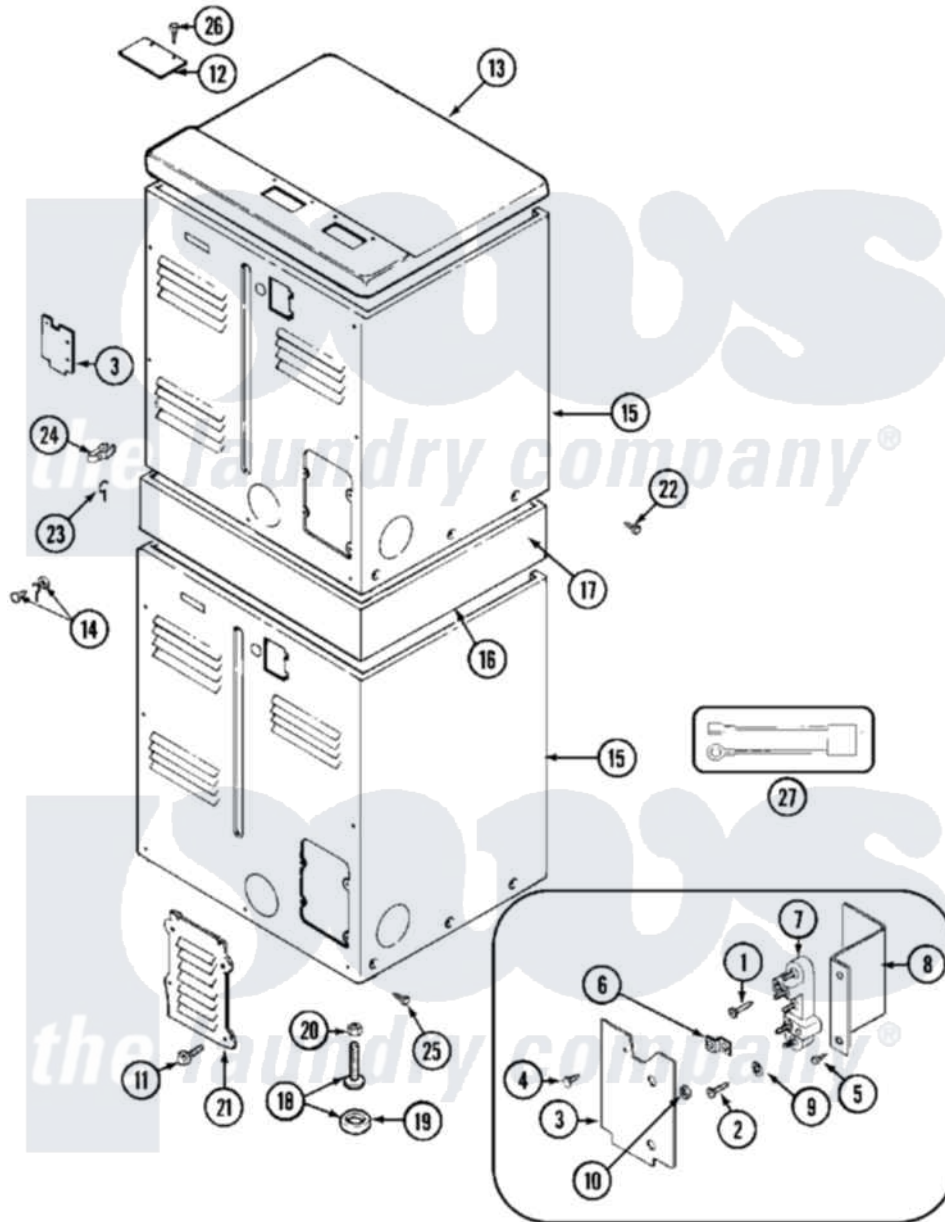

Maytag MDE11PDADW 05 - REAR

Maytag [Commercial Maytag MDE11PDADW Dryer Parts](#) Parts Diagram 05 - REAR
 Click on the part number to view part

Item	Original Part Number	Replaced By	Status	Part Description
001	NLA		Not Available	SCREW, GROUND STRAP
002	Y310632	1163839		Screw
003	Y312905		Not Available	COVER, TERMINAL
004	Y313561			Screw----NA
005	Y312209	W10001200		Screw
006	Y312184			Strap, Grounding
007	400008			Block, Terminal
008	Y312904			Bracket, Terminal Block
009	311093			Washer, Terminal Connection
"	Y311270			Washer, Terminal Block
010	311484	112432		Nut
011	211294	90767		Screw, 8A X 3/8 HeX Washer Head Tapping
"	Y313559			Screw
012	NLA		Not Available	PLATE, TOP COVER
013	33001161		Not Available	TOP COVER ASSEMBLY (WHT)

"	33001165		Top Cover Assembly
"	NLA	Not Available	(ALM)
014	NLA	Not Available	SCREW & WASHER ASSEMBLY
015	NLA	Not Available	CABINET (LWR-WHT)
"	Y310632	1163839	Screw
016	NLA	Not Available	SUPPORT ASSEMBLY (WHT)
017	310933	33002194	Nut, Speed
018	Y302699	22003428	Leg, Adjustable
019	210684		Foot, Adjustable Leg
020	210385		Lock Nut For Adjustable Leg
021	Y312951	Not Available	ACCESS COVER, BACK
022	NLA	Not Available	SCREW, SUPPORT
"	Y310632	1163839	Screw
023	311155		Ground Wire And Clamp
024	301548		Clamp, Ground Wire
"	313122		Screw - Baffle To Tumbler
025	213007		Xfor Cabinet See Cabinet, Back
026	Y313559		Screw
027	12001279		Surge Suppressor Kit