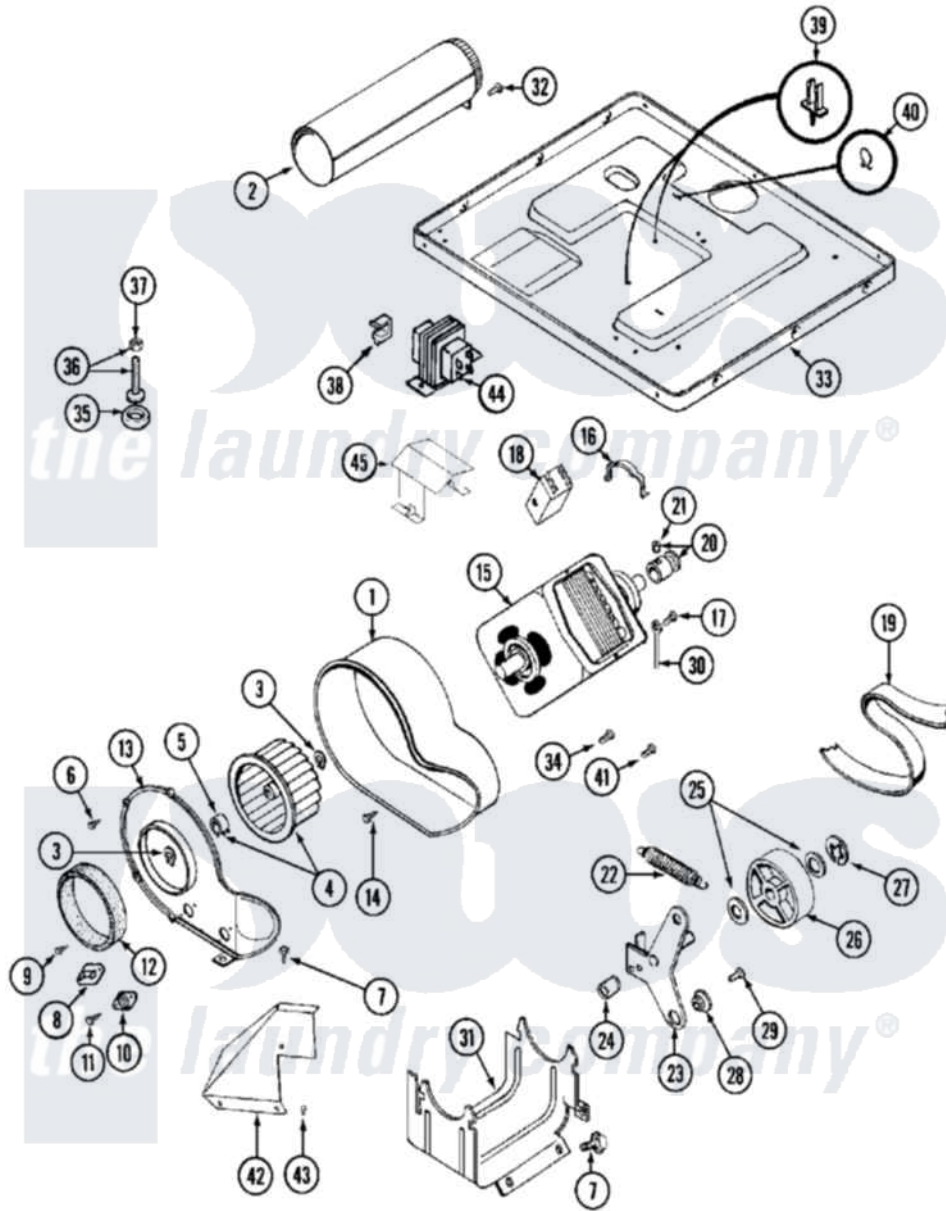

Maytag MDE11PDADW 08 - MOTOR DRIVE

Maytag [Commercial Maytag MDE11PDADW Dryer Parts](#) Parts Diagram 08 - MOTOR DRIVE
 Click on the part number to view part

Item	Original Part Number	Replaced By	Status	Part Description
001	Y312893			Housing, Blower
002	Y303442			EXHAUST DUCT ASSEMBLY
003	410233	9703438		Ring-Retrn
004	Y303836			Blower Wheel Assembly And Clamp
005	312967			Clamp, Blower Housing
006	Y312961	W10116751		Screw
007	Y313561			Screw---NA
008	307208			Thermistor, Temp. Control
"	Y303391	33303391		Thermostat, Cycling
009	211294	90767		Screw, 8A X 3/8 HeX Washer Head Tapping
010	306604			Cut-Off, Thermal Part Not Used
011	NLA		Not Available	SCREW, THERMAL CUT-OFF
012	Y312901			Seal, Housing Cover
013	314778		Not Available	COVER, BLOWER HOUSING