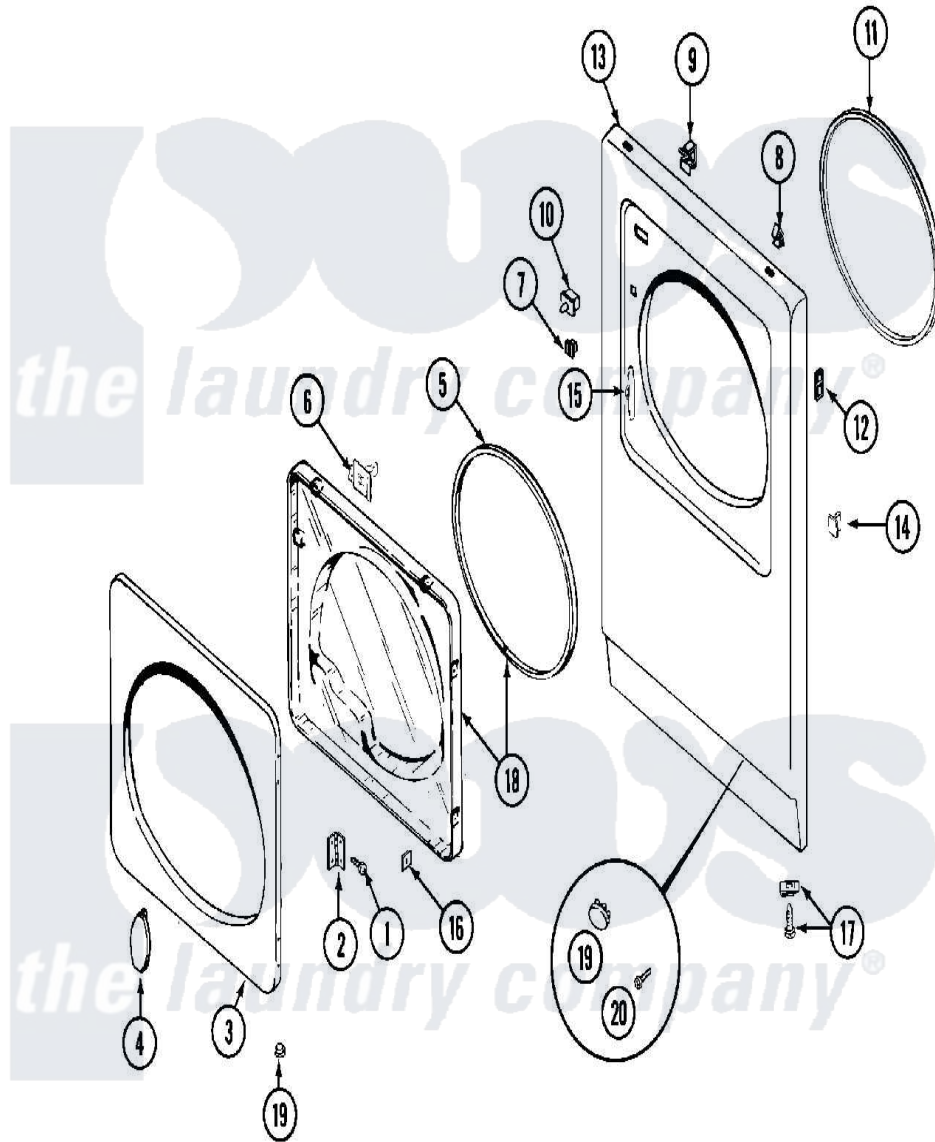

# Maytag MDE11PDAEL 03 - DOOR

Maytag [Commercial Maytag MDE11PDAEL Dryer Parts](#) Parts Diagram 03 - DOOR

[Click on the part number to view part](#)

Item	Original Part Number	Replaced By	Status	Part Description
001	<a href="#">Y314062</a>			Screw, Door Hinge And Panel
002	<a href="#">33001230</a>			Hinge, Door
003	314967		Not Available	DOOR W/WINDOW OUTER HALF (WHT)
"	NLA		Not Available	(ALM)
004	<a href="#">314939</a>			Handle, Door
"	<a href="#">314974</a>			Handle, Door
005	33001304		Not Available	SEAL, DOOR
006	<a href="#">33001305</a>			Strike, Door
007	Y304578	<a href="#">LA-1003</a>		Door Catch Kit
008	212982	<a href="#">22001650</a>		Fastener, Spring
009	<a href="#">Y310376</a>			Clip, Door Switch Harness
010	<a href="#">33001420</a>			Switch, Door
"	<a href="#">Y305753</a>	<a href="#">W10169313</a>		Switch-Dor
011	<a href="#">314937</a>			Seal, Front Panel
012	NLA		Not Available	CLIP, HINGE SCREW
"	NLA		Not Available	FASTENER, FRONT PANEL

013	33001447	Not Available	PANEL, FRONT (UPR-WHT)
"	NLA	Not Available	PANEL, FRONT (LWR-WHT)
014	NLA	Not Available	PLUG, DOOR CATCH
015	<a href="#">33001175</a>		Cover, Hinge Hole
"	<a href="#">33001176</a>		Cover, Hinge Hole
016	<a href="#">Y313910</a>		Clip, Door Liner To Outer Panel
017	<a href="#">204439</a>		Screw And Fstner Assembly
"	314666	Not Available	SCREW, PANEL (UPR)
"	NLA	Not Available	CLIP, CABINET SCREW
018	33001203	Not Available	PANEL, CLEAR INNER (W/SEAL)
019	33001132	<a href="#">33002342</a>	Plug, Sifht Hole
"	33001168	Not Available	PLUG, SIGHT HOLE (ALM)
020	<a href="#">315489</a>		Screw, Extrusion And Front