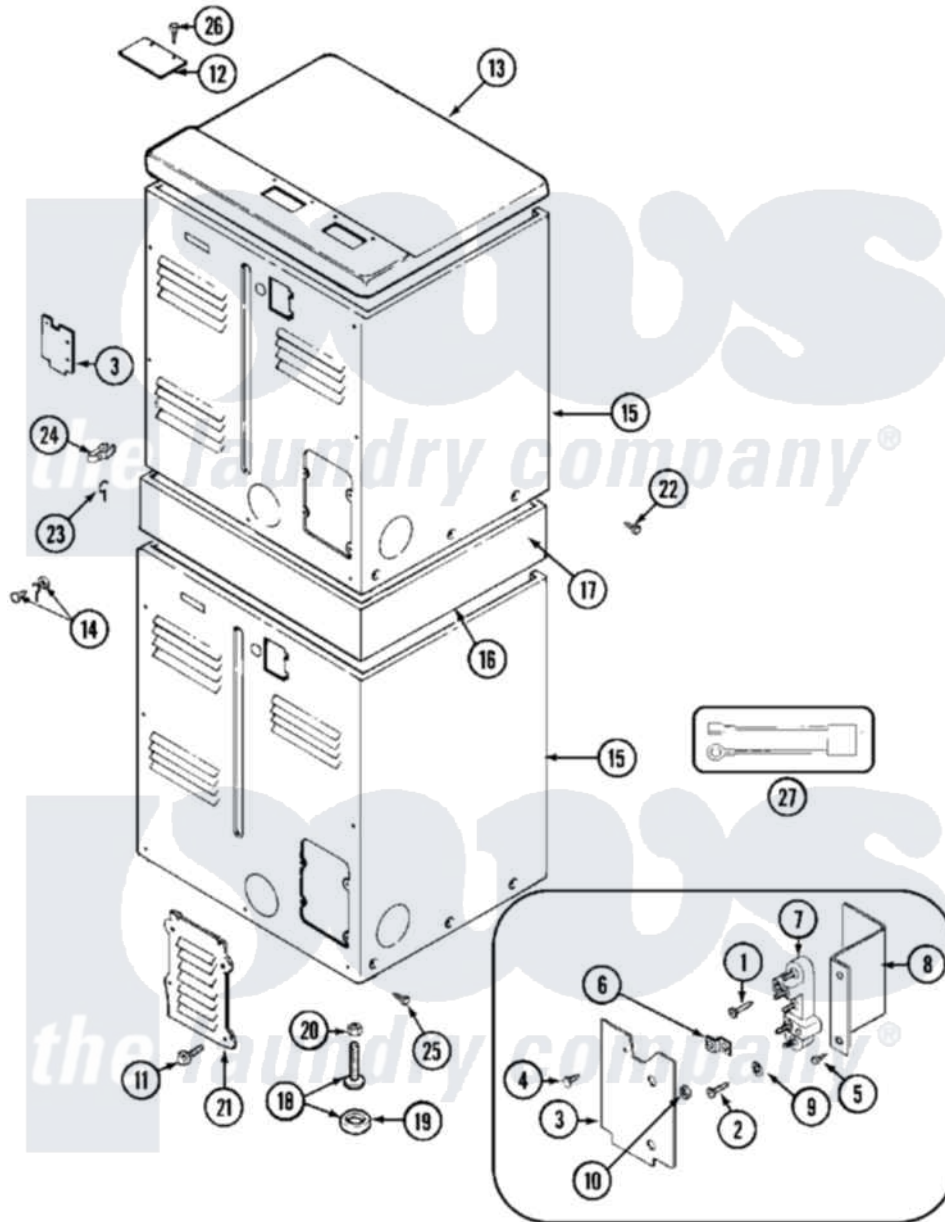

Maytag MDE11PDAEL 04 - REAR

Maytag Commercial Maytag MDE11PDAEL Dryer Parts Parts Diagram 04 - REAR
 Click on the part number to view part

Item	Original Part Number	Replaced By	Status	Part Description
001	NLA		Not Available	SCREW, GROUND STRAP
002	Y310632	1163839		Screw
003	Y312905		Not Available	COVER, TERMINAL
004	Y313561			Screw----NA
005	Y312209	W10001200		Screw
006	Y312184			Strap, Grounding
007	400008			Block, Terminal
008	Y312904			Bracket, Terminal Block
009	311093			Washer, Terminal Connection
"	Y311270			Washer, Terminal Block
010	311484	112432		Nut
011	211294	90767		Screw, 8A X 3/8 HeX Washer Head Tapping
"	Y313559			Screw
012	NLA		Not Available	PLATE, TOP COVER
013	33001165			Top Cover Assembly
"	NLA		Not Available	(ALM)

014	NLA		Not Available	SCREW & WASHER ASSEMBLY
015	NLA		Not Available	CABINET (WHT)
"	Y310632	1163839		Screw
016	NLA		Not Available	SUPPORT ASSEMBLY (WHT)
017	310933	33002194		Nut, Speed
018	Y302699	22003428		Leg, Adjustable
019	210684			Foot, Adjustable Leg
020	210385			Lock Nut For Adjustable Leg
021	Y312951		Not Available	ACCESS COVER, BACK
022	NLA		Not Available	SCREW, SUPPORT
"	Y310632	1163839		Screw
023	311155			Ground Wire And Clamp
024	301548			Clamp, Ground Wire
"	313122			Screw - Baffle To Tumbler
025	213007			Xfor Cabinet See Cabinet, Back
026	Y313559			Screw
027	12001279			Surge Suppressor Kit