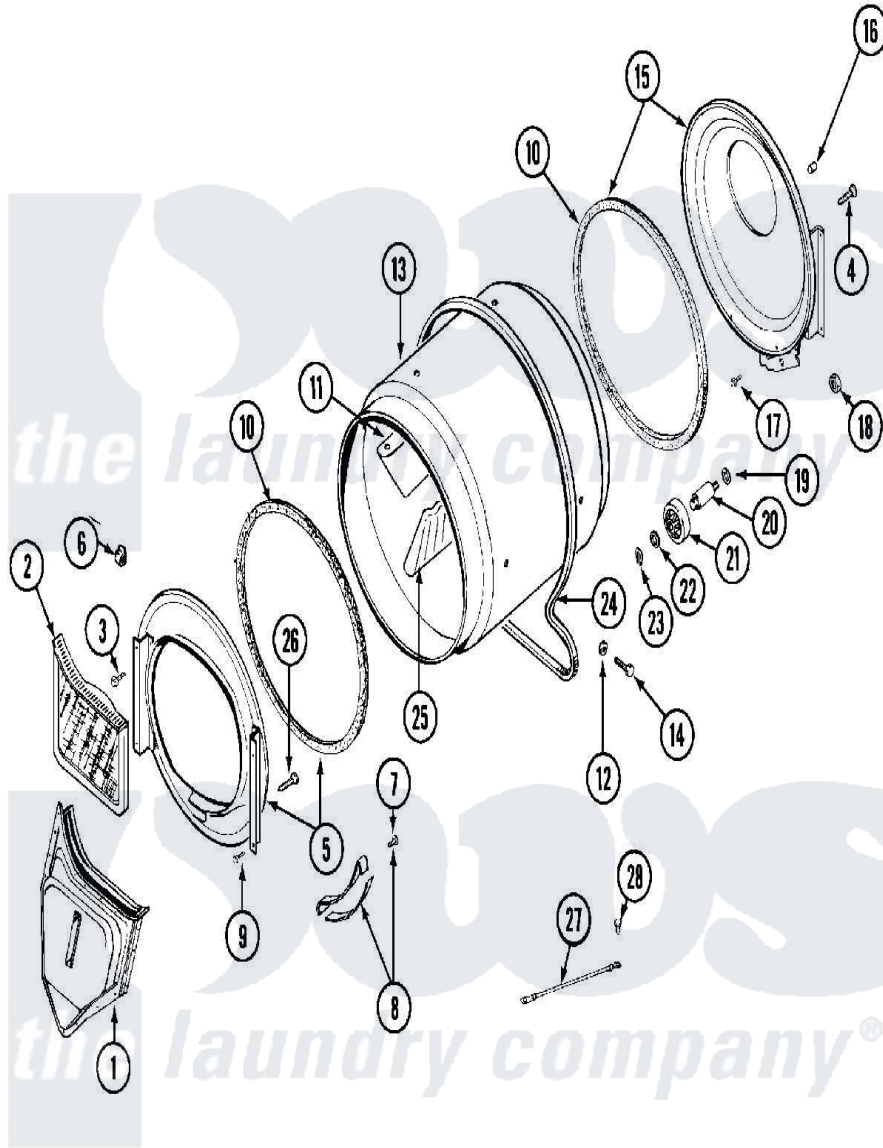

Maytag MDE11PDAEL 05 - TUMBLER

Maytag [Commercial Maytag MDE11PDAEL Dryer Parts](#) Parts Diagram 05 - TUMBLER
 Click on the part number to view part

Item	Original Part Number	Replaced By	Status	Part Description
001	33001016			Outlet Duct Assembly
002	33001170	33002970		Lint Filte
003	NLA		Not Available	SCREW, TUMBLER SUPPORT
004	Y313561			Screw---NA
005	33001179			Front, Tumbler
006	Y310376			Clip, Door Switch Harness
007	210720			Rivet, Bearing To Tumbler Frnt
008	306508			Tumbler Bearing Kit ---W
009	Y310632	1163839		Screw
010	314820			Seal, Tumbler
011	33001012			Baffle
012	314158			Washer, Baffle To Tumbler
013	33001108		Not Available	DRYER TUMBLER, W/O BAFFLES
014	Y310759			Screw, Tumbler Baffles
015	33001178			Back, Tumbler

016	NLA	Not Available	COVER, THREAD
017	Y310632	1163839	Screw
018	312538	33001443	Nut, Hex
019	Y313347	312535	Washer, Vault Mounting Brk.
020	Y312948	6-3129480	Shaft- Tumbler
021	Y303373	12001541	Drum Roller/Washer Assembly--W
022	312535		Washer, Vault Mounting Brk.
023	410233	9703438	Ring-Retrn
024	Y312959		Poly "V" Belt For Tumbler
025	33001004		Baffle, Tall
026	Y314110	33002917	Screw, No.10-16
027	901220		Ground Wire
028	910343	488234	Screw 8-32 X 1/4