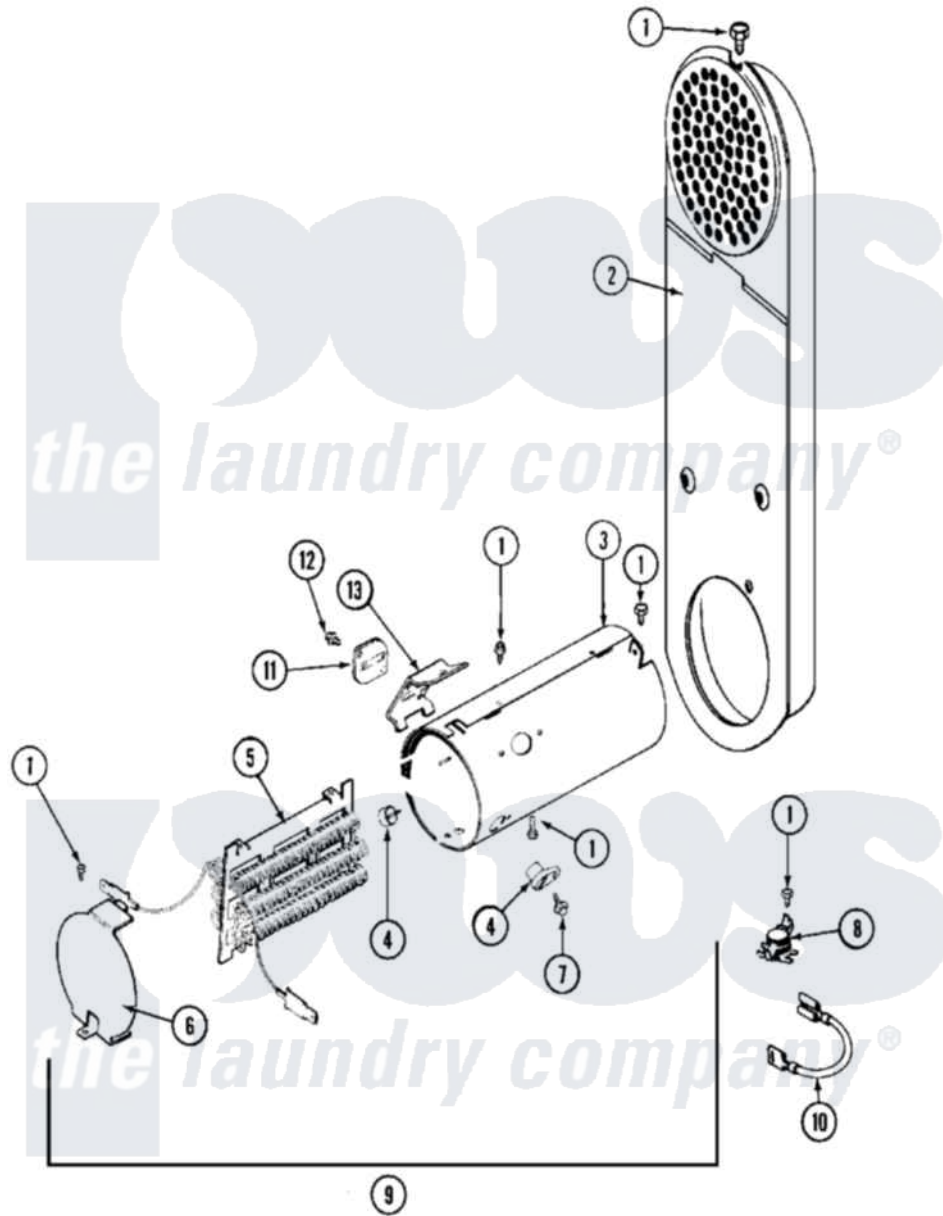

Maytag MDE11PDAEL 06 - HEATER

Maytag [Commercial Maytag MDE11PDAEL Dryer Parts](#) Parts Diagram 06 - HEATER
 Click on the part number to view part

Item	Original Part Number	Replaced By	Status	Part Description
001	211294	90767		Screw, 8A X 3/8 HeX Washer Head Tapping
002	308503		Not Available	INLET DUCT ASSEMBLY
003	314995			Enclosure, Heater
004	314998			Insulator, Terminal
005	Y308613	W10116747		Heater
006	314999			Shield, Radiant
007	NLA		Not Available	SCREW, TERMINAL INSULATOR
008	303396			Thermostat, Hi-Limit
009	307181			Heater Assembly Complete
"	Y308260			Heater Assembly Complete
010	Y307173			Wire, Jumper
011	Y308590	W10116795		Heater