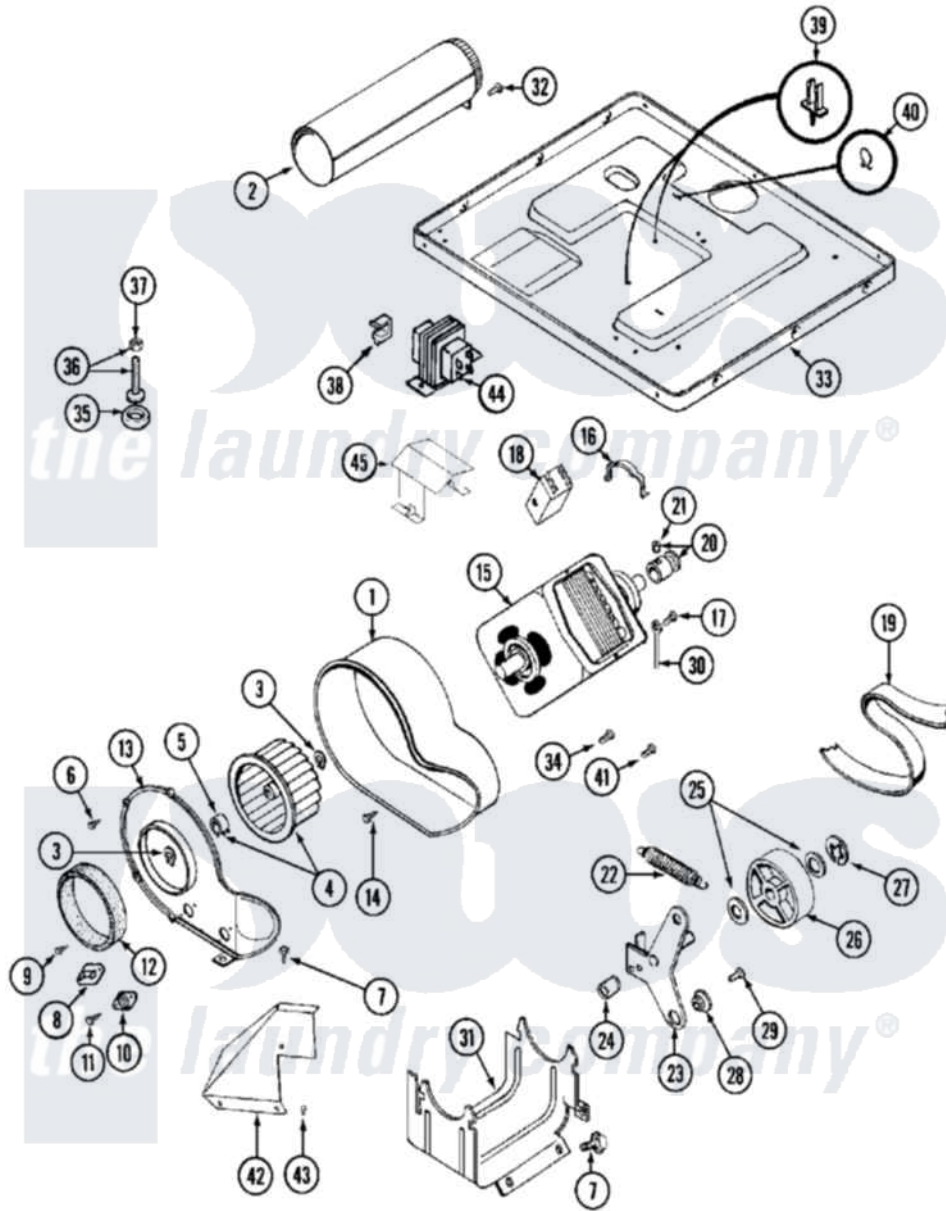

Maytag MDE11PDAEL 07 - MOTOR DRIVE

Maytag [Commercial Maytag MDE11PDAEL Dryer Parts](#) Parts Diagram 07 - MOTOR DRIVE
 Click on the part number to view part

Item	Original Part Number	Replaced By	Status	Part Description
001	Y312893			Housing, Blower
002	Y303442			EXHAUST DUCT ASSEMBLY
003	410233	9703438		Ring-Retrn
004	Y303836			Blower Wheel Assembly And Clamp
005	312967			Clamp, Blower Housing
006	Y312961	W10116751		Screw
007	Y313561			Screw---NA
008	307208			Thermistor, Temp. Control
"	Y303391	33303391		Thermostat, Cycling
009	211294	90767		Screw, 8A X 3/8 HeX Washer Head Tapping
010	306604			Cut-Off, Thermal Part Not Used
011	NLA		Not Available	SCREW, THERMAL CUT-OFF
012	Y312901			Seal, Housing Cover
013	314778		Not Available	COVER, BLOWER HOUSING