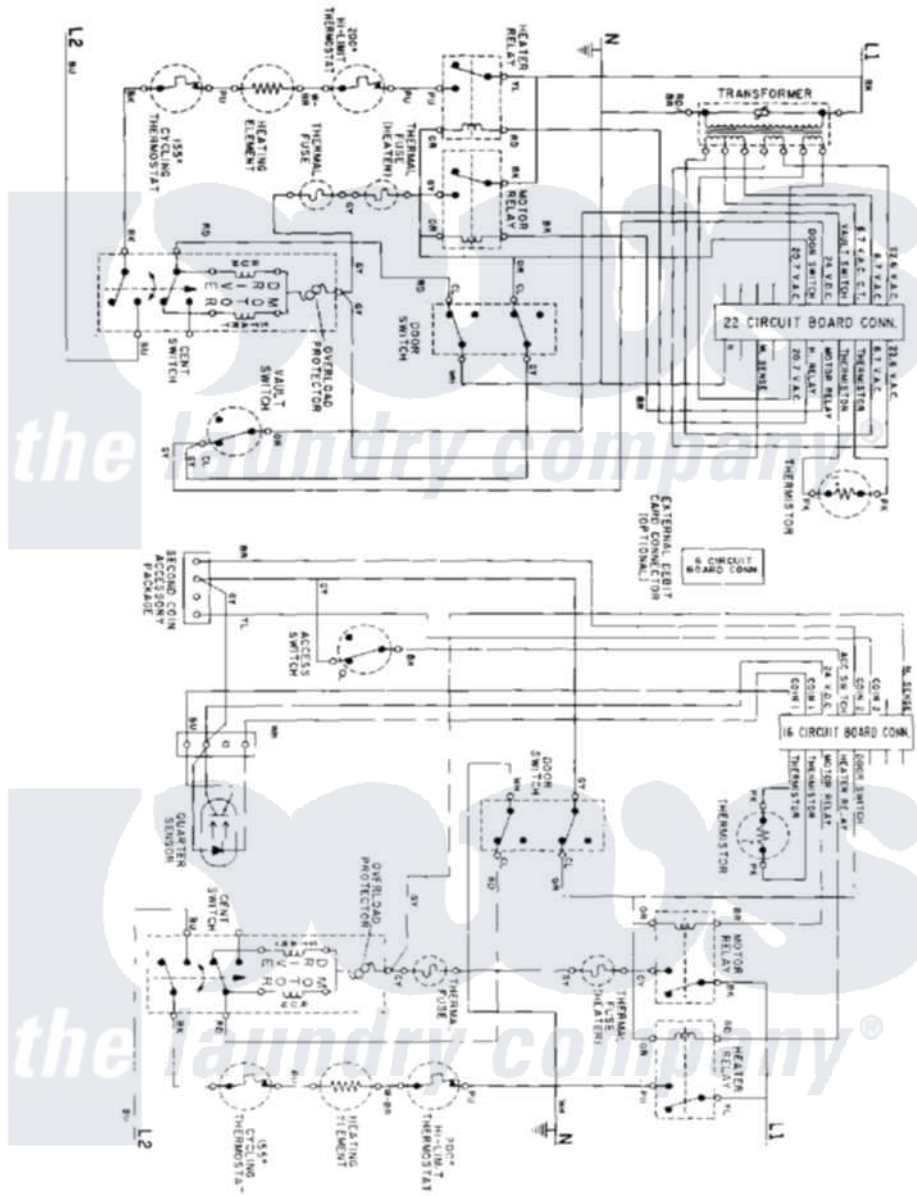

Maytag MDE11PDAEL 08 - WIRING INFORMATION

Maytag Commercial Maytag MDE11PDAEL Dryer Parts Parts Diagram 08 - WIRING INFORMATION
 Click on the part number to view part

Item	Original Part Number	Replaced By	Status	Part Description
001	NLA		Not Available	WIRING INFORMATION