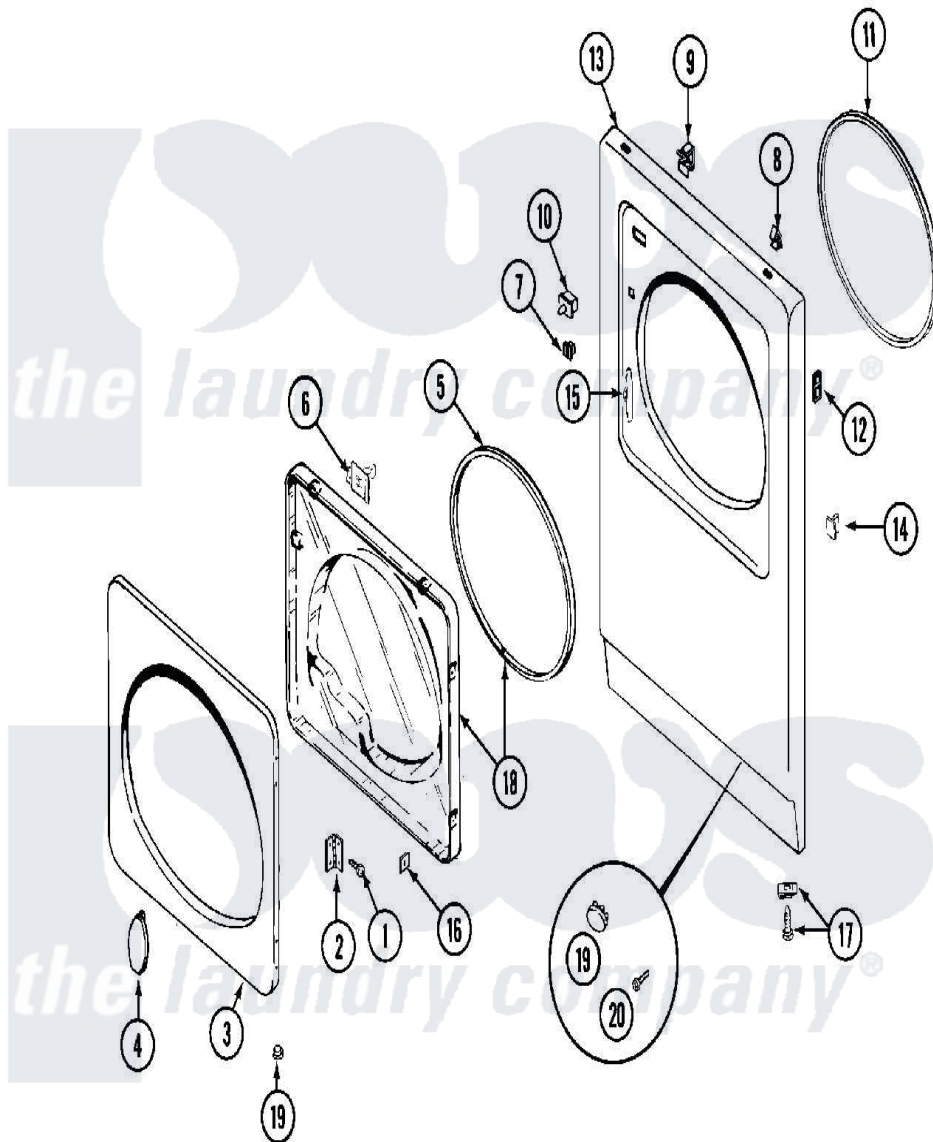

Maytag MDE11PDAEW 03 - DOOR

Maytag [Commercial Maytag MDE11PDAEW Dryer Parts](#) Parts Diagram 03 - DOOR
 Click on the part number to view part

Item	Original Part Number	Replaced By	Status	Part Description
001	Y314062			Screw, Door Hinge And Panel
002	33001230			Hinge, Door
003	314967		Not Available	DOOR W/WINDOW OUTER HALF (WHT)
"	NLA		Not Available	(ALM)
004	314939			Handle, Door
"	314974			Handle, Door
005	33001304		Not Available	SEAL, DOOR
006	33001305			Strike, Door
007	Y304578	LA-1003		Door Catch Kit
008	212982	22001650		Fastener, Spring
009	Y310376			Clip, Door Switch Harness
010	33001420			Switch, Door
"	Y305753	W10169313		Switch-Dor
011	314937			Seal, Front Panel
012	NLA		Not Available	CLIP, HINGE SCREW
"	NLA		Not Available	FASTENER, FRONT PANEL

013	33001447	Not Available	PANEL, FRONT (UPR-WHT)
"	NLA	Not Available	PANEL, FRONT (LWR-WHT)
014	NLA	Not Available	PLUG, DOOR CATCH
015	33001175		Cover, Hinge Hole
"	33001176		Cover, Hinge Hole
016	Y313910		Clip, Door Liner To Outer Panel
017	204439		Screw And Fstner Assembly
"	314666	Not Available	SCREW, PANEL (UPR)
"	NLA	Not Available	CLIP, CABINET SCREW
018	33001203	Not Available	PANEL, CLEAR INNER (W/SEAL)
019	33001132	33002342	Plug, Sifht Hole
"	33001168	Not Available	PLUG, SIGHT HOLE (ALM)
020	315489		Screw, Extrusion And Front