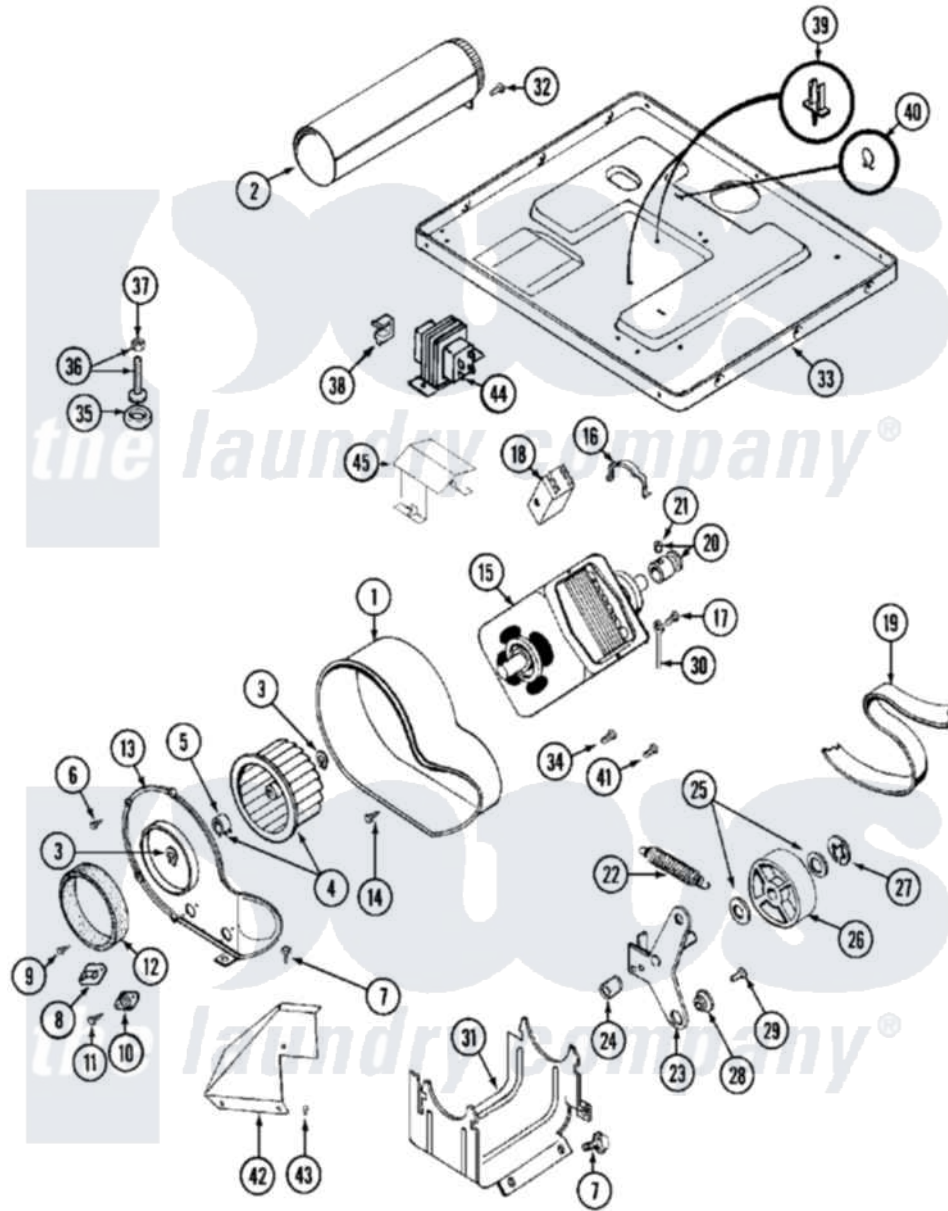

# Maytag MDE11PDAEW 07 - MOTOR DRIVE

Maytag [Commercial Maytag MDE11PDAEW Dryer Parts](#) Parts Diagram 07 - MOTOR DRIVE  
 Click on the part number to view part

Item	Original Part Number	Replaced By	Status	Part Description
001	<a href="#">Y312893</a>			Housing, Blower
002	<a href="#">Y303442</a>			EXHAUST DUCT ASSEMBLY
003	410233	<a href="#">9703438</a>		Ring-Retrn
004	<a href="#">Y303836</a>			Blower Wheel Assembly And Clamp
005	<a href="#">312967</a>			Clamp, Blower Housing
006	Y312961	<a href="#">W10116751</a>		Screw
007	<a href="#">Y313561</a>			Screw---NA
008	<a href="#">307208</a>			Thermistor, Temp. Control
"	Y303391	<a href="#">33303391</a>		Thermostat, Cycling
009	<a href="#">211294</a>	<a href="#">90767</a>		Screw, 8A X 3/8 HeX Washer Head Tapping
010	<a href="#">306604</a>			Cut-Off, Thermal Part Not Used
011	NLA		Not Available	SCREW, THERMAL CUT-OFF
012	<a href="#">Y312901</a>			Seal, Housing Cover
013	314778		Not Available	COVER, BLOWER HOUSING