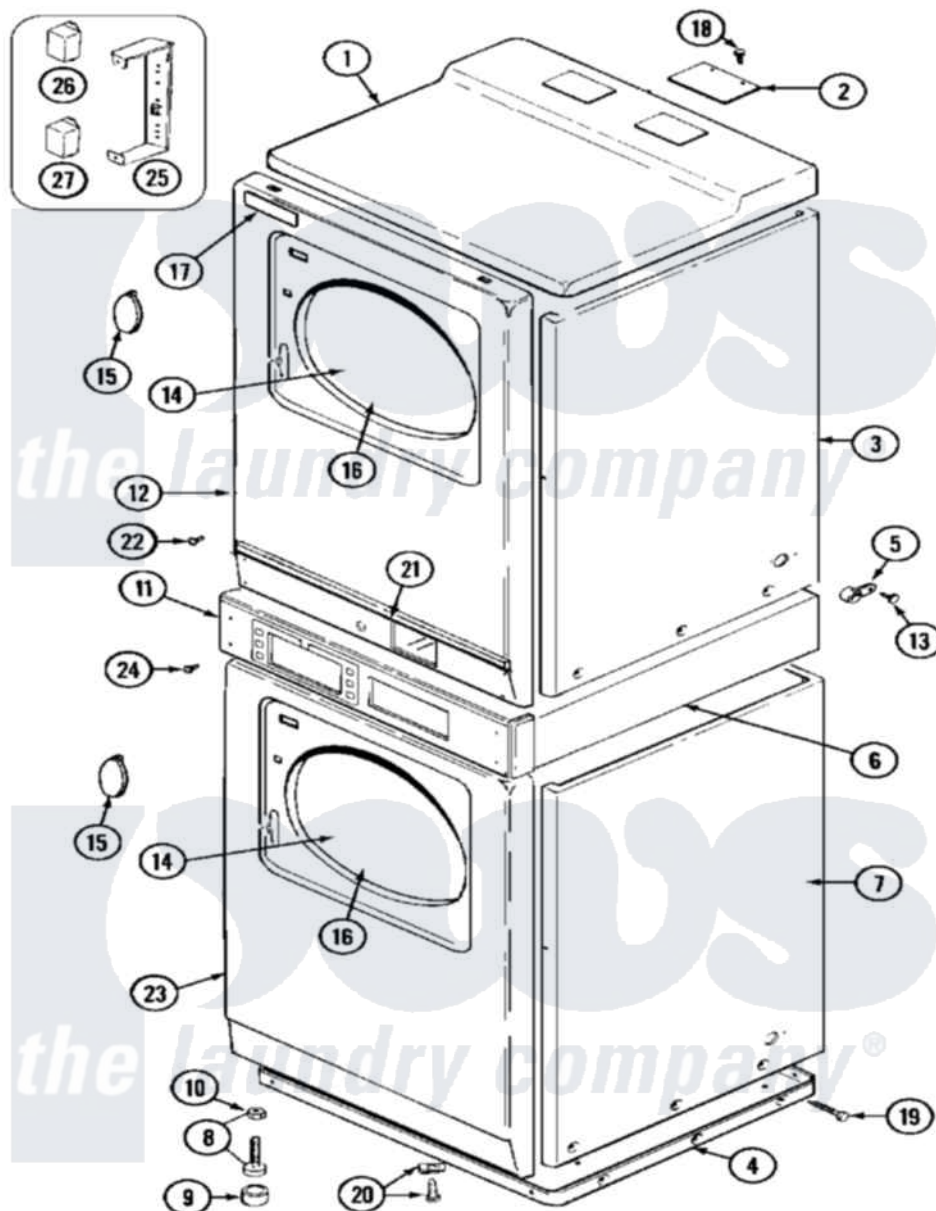

Maytag MDE11PDAGL 02 - FRONT

Maytag [Commercial Maytag MDE11PDAGL Dryer Parts](#) Parts Diagram 02 - FRONT
 Click on the part number to view part

Item	Original Part Number	Replaced By	Status	Part Description
001	33001165			Top Cover Assembly
"	NLA		Not Available	(ALM)
002	NLA		Not Available	PLATE, COVER
003	NLA		Not Available	CABINET (UPR-WHT)
004	306261			Base Assembly, Upper Dryer
"	306530		Not Available	BASE ASSEMBLY (LOWER)
"	Y310632	1163839		Screw
005	910768	M0280301		Tie Electr
006	310933	33002194		Nut, Speed
"	314663	214354		Screw, Top Cover To Cabnt.
"	911050	4312464		Screw
"	NLA		Not Available	SUPPORT ASSEMBLY (WHT)
"	Y310632	1163839		Screw
007	NLA		Not Available	CABINET (LWR-WHT)
008	Y302699	22003428		Leg, Adjustable
009	210684			Foot, Adjustable Leg

010	210385		Lock Nut For Adjustable Leg
011	33001023	Not Available	EXTRUSION, CONTROL (LOWER)
012	314666	Not Available	SCREW, PANEL (UPR)
"	33001419	Not Available	PANEL, FRONT (UPR-WHT)
"	NLA	Not Available	PANEL, FRONT (UPR-ALM)
"	NLA	Not Available	CLIP, CABINET SCREW
013	211168	W10139210	Screw, 8-18 X 5/16
014	33001203	Not Available	PANEL, CLEAR INNER (W/SEAL)
015	314939		Handle, Door
"	314974		Handle, Door
016	314967	Not Available	DOOR W/WINDOW OUTER HALF (WHT)
"	NLA	Not Available	(ALM)
017	NLA	Not Available	NAME PLATE
018	Y313559		Screw
019	213007		Xfor Cabinet See Cabinet, Back
020	204439		Screw And Fstner Assembly
021	NLA	Not Available	EXTRUSION (UPR)
022	215506		Screw, Control Panel Overlay
"	315489		Screw, Extrusion And Front
023	33001132	33002342	Plug, Sifht Hole
"	33001168	Not Available	PLUG, SIGHT HOLE (ALM)
"	NLA	Not Available	PANEL, FRONT (LWR-ALM)
024	215506		Screw, Control Panel Overlay
025	Y313561		Screw---NA
"	314627		Bracket, Relays
"	Y310632	1163839	Screw
026	206421		Relay, Motor Reversing
"	212949	22001866	Screw, Relay
027	306398		Relay, Heater
"	Y251119	3177991	Screw