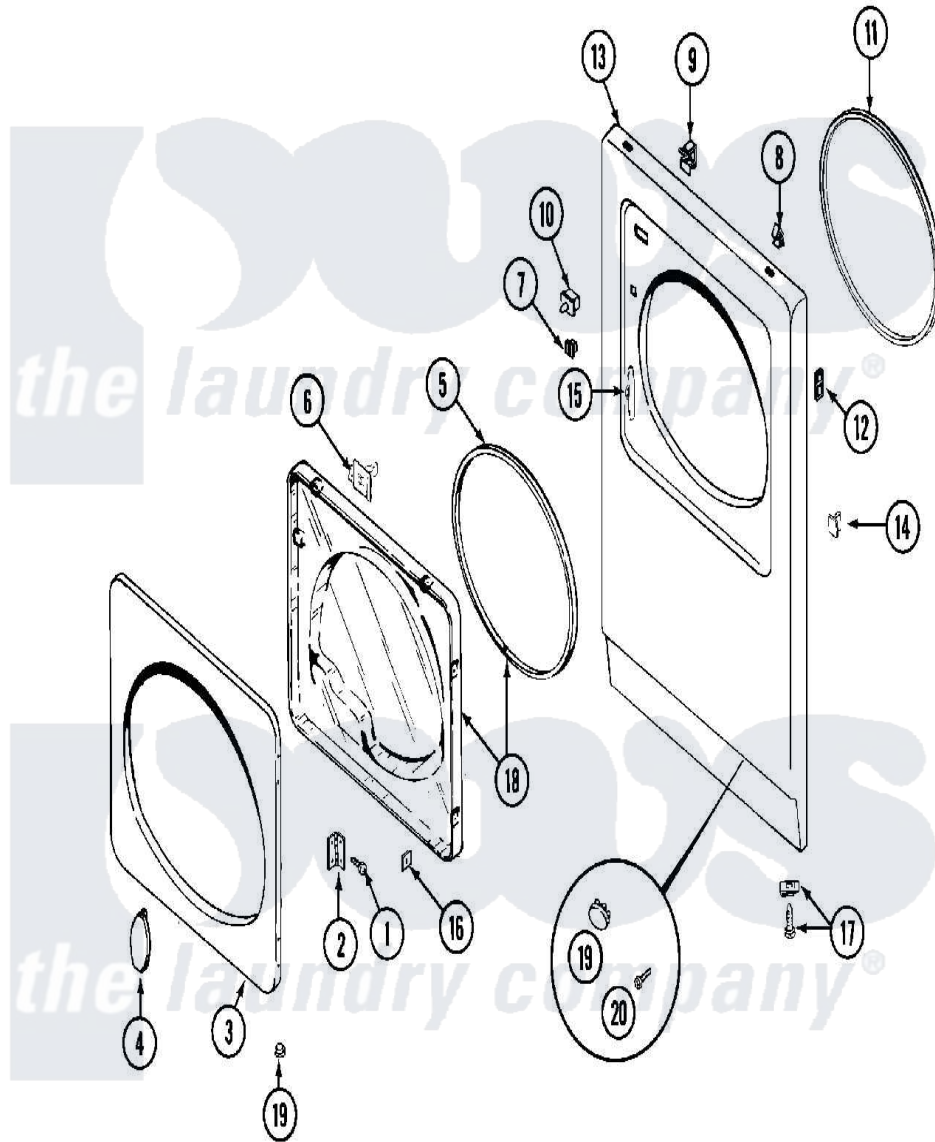

Maytag MDE11PDAGL 03 - DOOR

Maytag [Commercial Maytag MDE11PDAGL Dryer Parts](#) Parts Diagram 03 - DOOR
 Click on the part number to view part

Item	Original Part Number	Replaced By	Status	Part Description
001	Y314062			Screw, Door Hinge And Panel
002	33001230			Hinge, Door
003	314967		Not Available	DOOR W/WINDOW OUTER HALF (WHT)
"	NLA		Not Available	(ALM)
004	314939			Handle, Door
"	314974			Handle, Door
005	33001304		Not Available	SEAL, DOOR
006	33001305			Strike, Door
007	Y304578	LA-1003		Door Catch Kit
008	212982	22001650		Fastener, Spring
009	Y310376			Clip, Door Switch Harness
010	33001420			Switch, Door
011	314937			Seal, Front Panel
012	NLA		Not Available	CLIP, HINGE SCREW
"	NLA		Not Available	FASTENER CLIP
013	33001419		Not Available	PANEL, FRONT (UPR-WHT)

"	NLA	Not Available	PANEL, FRONT (LWR-ALM)
014	NLA	Not Available	PLUG, DOOR CATCH
015	33001175		Cover, Hinge Hole
"	33001176		Cover, Hinge Hole
016	Y313910		Clip, Door Liner To Outer Panel
017	204439		Screw And Fstner Assembly
"	314666	Not Available	SCREW, PANEL (UPR)
"	NLA	Not Available	CLIP, CABINET SCREW
018	33001203	Not Available	PANEL, CLEAR INNER (W/SEAL)
019	33001132	33002342	Plug, Sifht Hole
"	33001168	Not Available	PLUG, SIGHT HOLE (ALM)
020	315489		Screw, Extrusion And Front