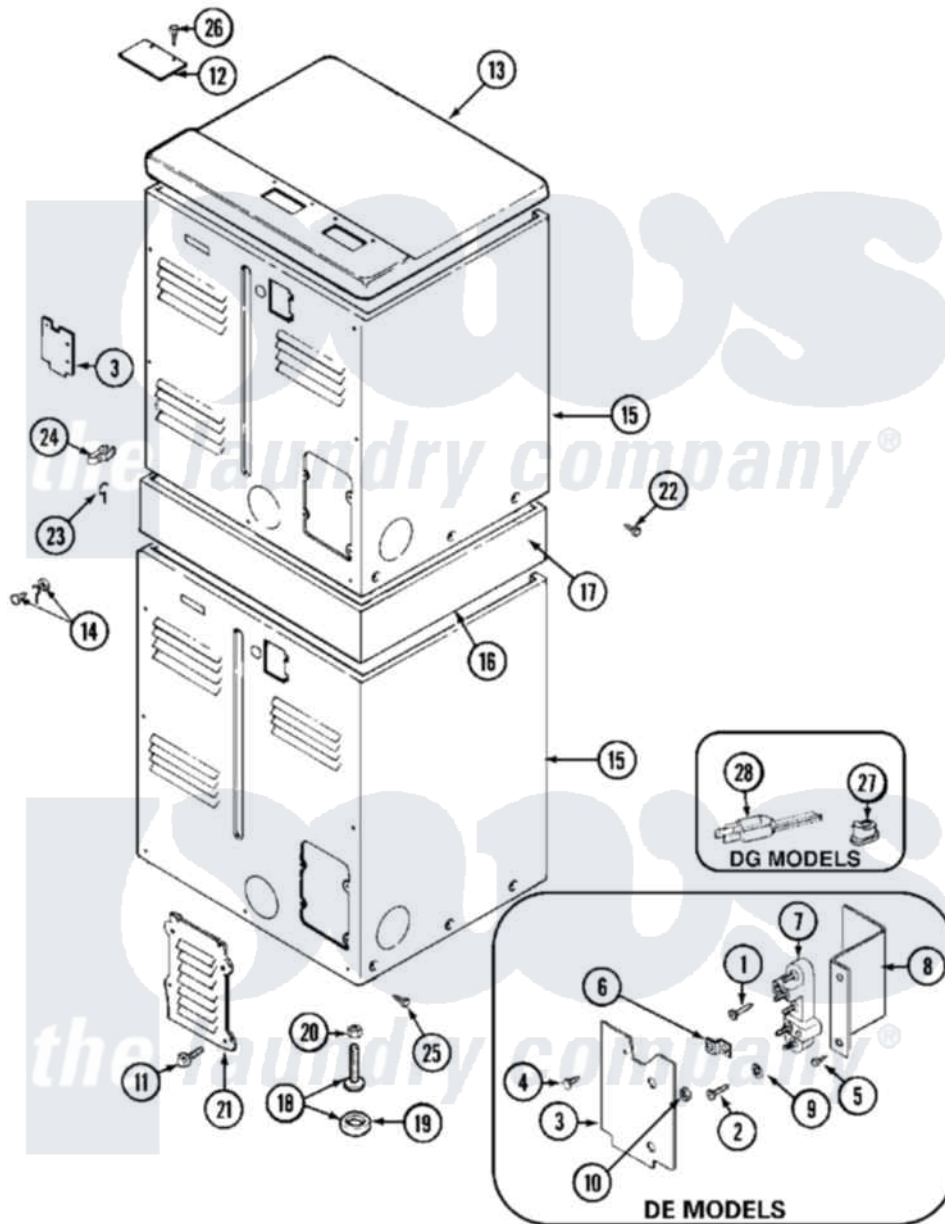

Maytag MDE11PDAGL 04 - REAR

Maytag [Commercial Maytag MDE11PDAGL Dryer Parts](#) Parts Diagram 04 - REAR
 Click on the part number to view part

Item	Original Part Number	Replaced By	Status	Part Description
001	NLA		Not Available	SCREW, GROUND STRAP
002	Y310632	1163839		Screw
003	Y312905		Not Available	COVER, TERMINAL
004	Y313561			Screw----NA
005	Y312209	W10001200		Screw
006	Y312184			Strap, Grounding
007	400008			Block, Terminal
008	Y312904			Bracket, Terminal Block
009	311093			Washer, Terminal Connection
"	Y311270			Washer, Terminal Block
010	311484	112432		Nut
011	211294	90767		Screw, 8A X 3/8 HeX Washer Head Tapping
"	Y313559			Screw
012	NLA		Not Available	PLATE, TOP COVER
013	33001165			Top Cover Assembly
"	NLA		Not Available	(ALM)

014	NLA		Not Available	SCREW & WASHER ASSEMBLY
015	NLA		Not Available	CABINET (LWR-WHT)
"	Y310632	1163839		Screw
016	NLA		Not Available	SUPPORT ASSEMBLY (WHT)
017	310933	33002194		Nut, Speed
018	Y302699	22003428		Leg, Adjustable
019	210684			Foot, Adjustable Leg
020	210385			Lock Nut For Adjustable Leg
021	Y312951		Not Available	ACCESS COVER, BACK
022	NLA		Not Available	SCREW, SUPPORT DRYER (LWR)
"	Y310632	1163839		Screw
023	311155			Ground Wire And Clamp
"	NLA		Not Available	SCREW, GROUND (TERMINAL BRKT)
024	301548			Clamp, Ground Wire
"	313122			Screw - Baffle To Tumbler
025	213007			Xfor Cabinet See Cabinet, Back
026	Y313559			Screw
027	216183			Grommet, Cord Export
028	33001285		Not Available	CORD, POWER