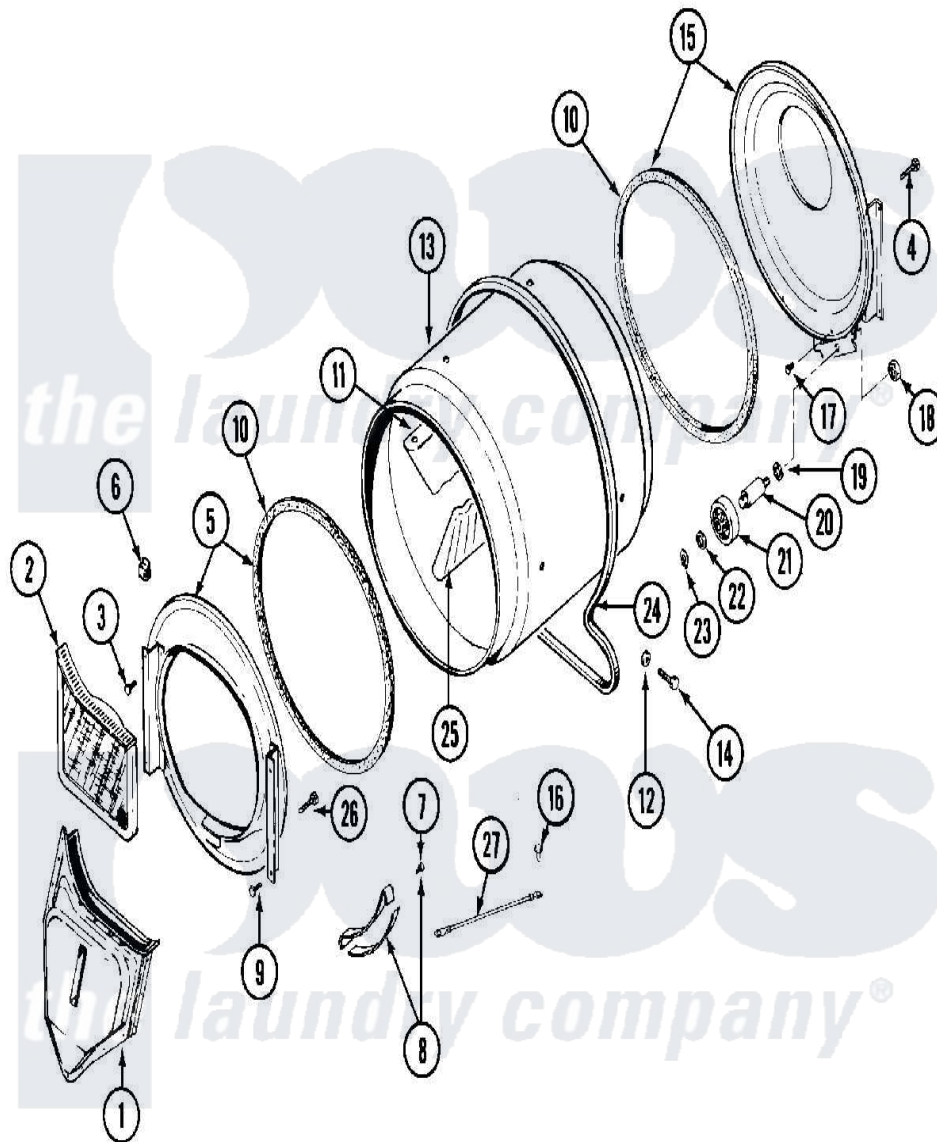

Maytag MDE11PDAGL 05 - TUMBLER

Maytag [Commercial Maytag MDE11PDAGL Dryer Parts](#) Parts Diagram 05 - TUMBLER
 Click on the part number to view part

Item	Original Part Number	Replaced By	Status	Part Description
001	33001016			Outlet Duct Assembly
002	33001170	33002970		Lint Filte
003	NLA		Not Available	SCREW, TUMBLER SUPPORT
004	Y313561			Screw---NA
005	33001179			Front, Tumbler
006	Y310376			Clip, Door Switch Harness
007	210720			Rivet, Bearing To Tumbler Frnt
008	306508			Tumbler Bearing Kit ---W
009	Y310632	1163839		Screw
010	314820			Seal, Tumbler
011	33001012			Baffle
012	314158			Washer, Baffle To Tumbler
013	33001108		Not Available	DRYER TUMBLER, W/O BAFFLES
014	Y310759			Screw, Tumbler Baffles
015	33001178			Back, Tumbler

016	910343	488234	Screw 8-32 X 1/4
017	Y310632	1163839	Screw
018	312538	33001443	Nut, Hex
019	Y313347	312535	Washer, Vault Mounting Brk.
020	Y312948	6-3129480	Shaft- Tumbler
021	Y303373	12001541	Drum Roller/Washer Assembly--W
022	312535		Washer, Vault Mounting Brk.
023	410233	9703438	Ring-Retrn
024	Y312959		Poly "V" Belt For Tumbler
025	33001004		Baffle, Tall
026	Y314110	33002917	Screw, No.10-16
027	901220		Ground Wire