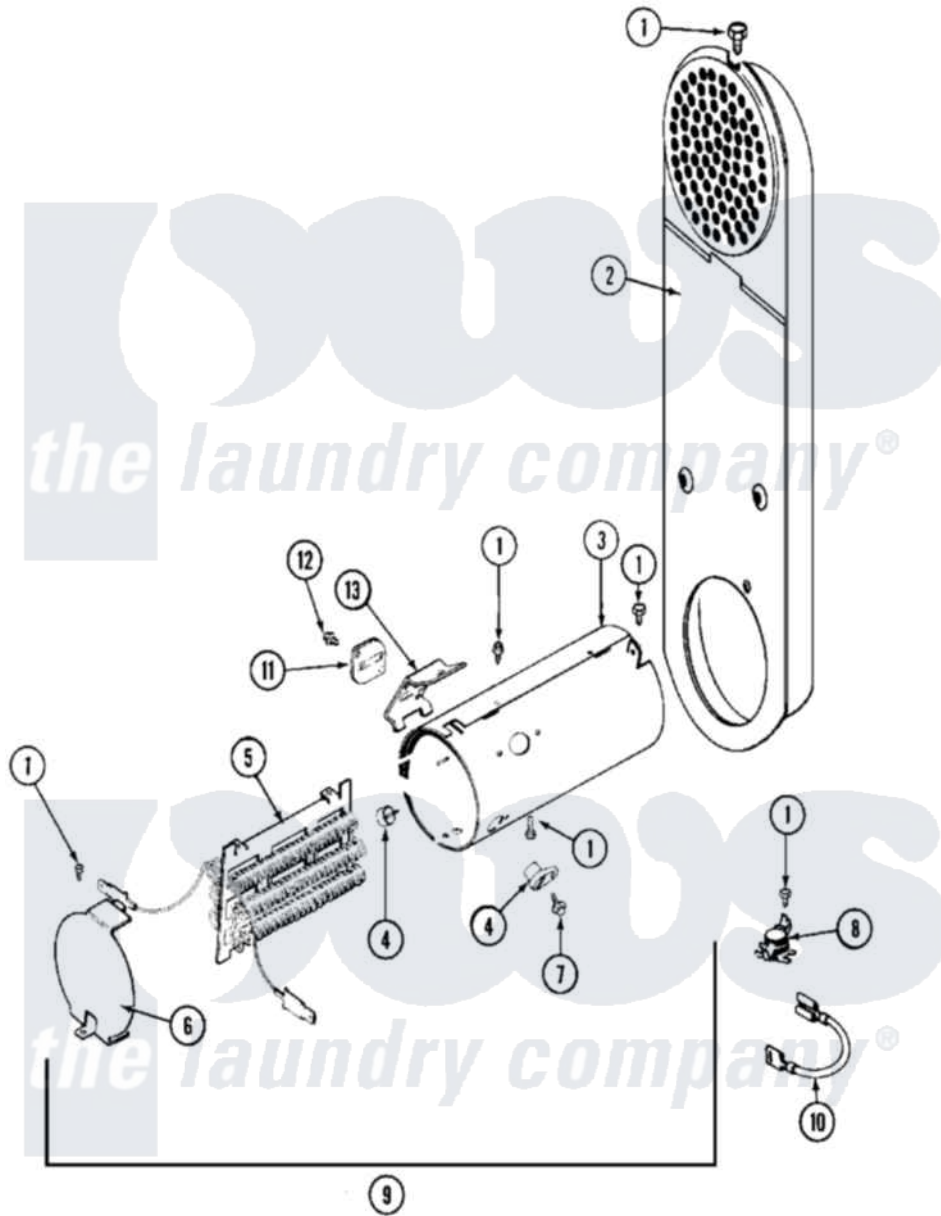

Maytag MDE11PDAGL 06 - HEATER

Maytag [Commercial Maytag MDE11PDAGL Dryer Parts](#) Parts Diagram 06 - HEATER
 Click on the part number to view part

Item	Original Part Number	Replaced By	Status	Part Description
001	211294	90767		Screw, 8A X 3/8 HeX Washer Head Tapping
002	308503		Not Available	INLET DUCT ASSEMBLY
003	314995			Enclosure, Heater
004	314998			Insulator, Terminal
005	Y308615			Heater Sub-Assembly
006	314999			Shield, Radiant
007	NLA		Not Available	SCREW, TERMINAL INSULATOR
008	303396			Thermostat, Hi-Limit
009	307180	33001400		Heater Assembly
010	Y307173			Wire, Jumper
011	307473			Fuse, Thermal
012	NLA		Not Available	SCREW, THERMAL FUSE
013	315346			Bracket, Thermal Fuse