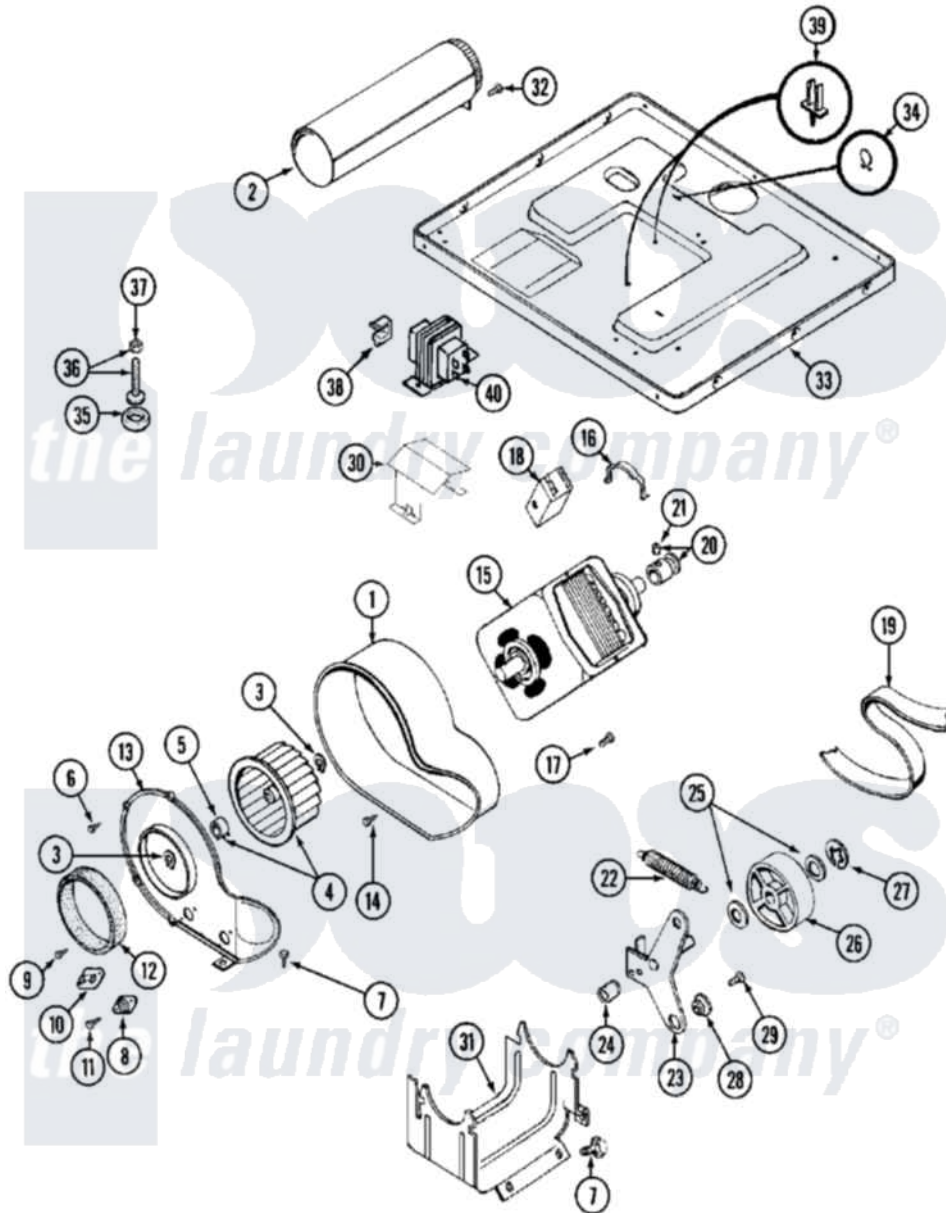

Maytag MDE11PDAGL 07 - MOTOR DRIVE

Maytag Commercial Maytag MDE11PDAGL Dryer Parts Parts Diagram 07 - MOTOR DRIVE
 Click on the part number to view part

Item	Original Part Number	Replaced By	Status	Part Description
001	Y312893			Housing, Blower
002	Y303442			EXHAUST DUCT ASSEMBLY
003	410233	9703438		Ring-Retrn
004	Y303836			Blower Wheel Assembly And Clamp
005	312967			Clamp, Blower Housing
006	Y312961	W10116751		Screw
007	Y313561			Screw---NA
008	307208			Thermistor, Temp. Control
"	Y303391	33303391		Thermostat, Cycling
009	211294	90767		Screw, 8A X 3/8 HeX Washer Head Tapping
010	306604			Cut-Off, Thermal Part Not Used
011	NLA		Not Available	SCREW, THERMAL CUT-OFF
012	Y312901			Seal, Housing Cover
013	314778		Not Available	COVER, BLOWER HOUSING

014	314818	1163839		Screw
015	Y304656		Not Available	MOTOR (240V 50HZ)
016	Y015825			Clip, Motor To Motor Support
017	Y312961	W10116751		Screw
018	306207		Not Available	(PROD. No.303358-8 & No.303358-9)
"	NLA		Not Available	SWITCH, MOTOR EXTERNAL START
019	Y312959			Poly "V" Belt For Tumbler
020	305186			Pulley, Motor
021	Y053241			Set Screw, Motor Pulley
022	Y303945			IDLER SPRING ASSY. W/PLUG
023	Y303363	6-3033630		Idler Arm
024	Y313582	W10116756		Spacer
025	Y312527			Washer, Idler Shaft
026	Y303705	6-3037050		Pulley- ID
027	312958	354987		Ring, Retaining
028	315772			Sleeve, Idler Arm
029	Y014874			Screw, Idler Arm And Sleeve
030	315218			Shield, Transformer
031	NLA		Not Available	SUPPORT, MOTOR
032	Y310632	1163839		Screw
033	306261			Base Assembly, Upper Dryer
"	306530		Not Available	BASE ASSEMBLY (LOWER)
034	410490			Spring, Retainer Wire Harness
035	210684			Foot, Adjustable Leg
036	Y302699	22003428		Leg, Adjustable
037	210385			Lock Nut For Adjustable Leg
038	Y310376			Clip, Door Switch Harness
039	315471	22003298		Retainer, Wire
040	211294	90767		Screw, 8A X 3/8 HeX Washer Head Tapping
"	22001417			Transformer
"	307928	12001933		Transformer
"	33001205			Transformer
"	Y313559			Screw