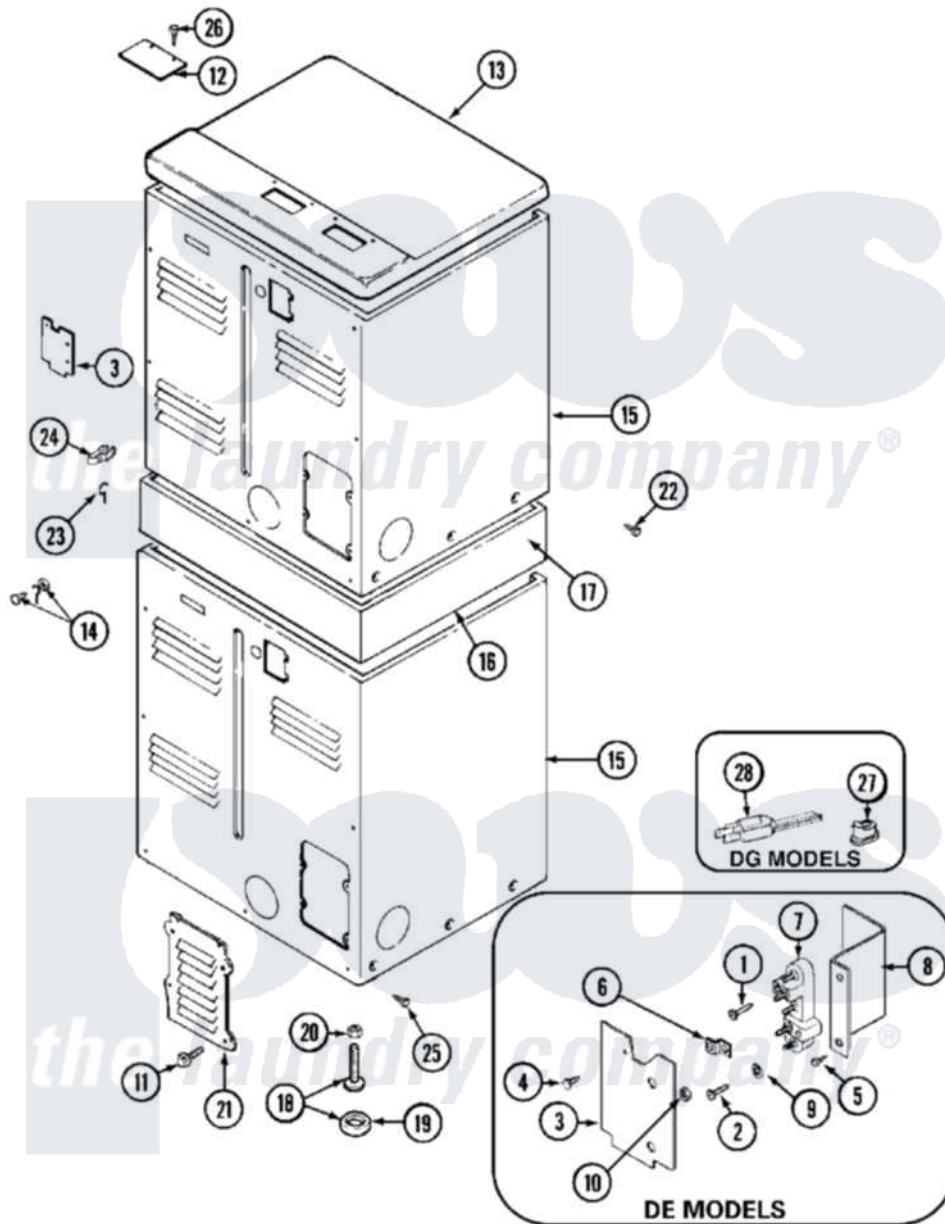

Maytag MDE11PDAGW 04 - REAR

Maytag Commercial Maytag MDE11PDAGW Dryer Parts Parts Diagram 04 - REAR

Click on the part number to view part

Item	Original Part Number	Replaced By	Status	Part Description
001	NLA		Not Available	SCREW, GROUND STRAP
002	Y310632	1163839		Screw
003	Y312905		Not Available	COVER, TERMINAL
004	Y313561			Screw----NA
005	Y312209	W10001200		Screw
006	Y312184			Strap, Grounding
007	400008			Block, Terminal
008	Y312904			Bracket, Terminal Block
009	311093			Washer, Terminal Connection
"	Y311270			Washer, Terminal Block
010	311484	112432		Nut
011	211294	90767		Screw, 8A X 3/8 HeX Washer Head Tapping
"	Y313559			Screw
012	NLA		Not Available	PLATE, TOP COVER
013	33001165			Top Cover Assembly
"	NLA		Not Available	(ALM)

014	NLA		Not Available	SCREW & WASHER ASSEMBLY
015	NLA		Not Available	CABINET (LWR-WHT)
"	Y310632	1163839		Screw
016	NLA		Not Available	SUPPORT ASSEMBLY (WHT)
017	310933	33002194		Nut, Speed
018	Y302699	22003428		Leg, Adjustable
019	210684			Foot, Adjustable Leg
020	210385			Lock Nut For Adjustable Leg
021	Y312951		Not Available	ACCESS COVER, BACK
022	NLA		Not Available	SCREW, SUPPORT DRYER (LWR)
"	Y310632	1163839		Screw
023	311155			Ground Wire And Clamp
"	NLA		Not Available	SCREW, GROUND (TERMINAL BRKT)
024	301548			Clamp, Ground Wire
"	313122			Screw - Baffle To Tumbler
025	213007			Xfor Cabinet See Cabinet, Back
026	Y313559			Screw
027	216183			Grommet, Cord Export
028	33001285		Not Available	CORD, POWER