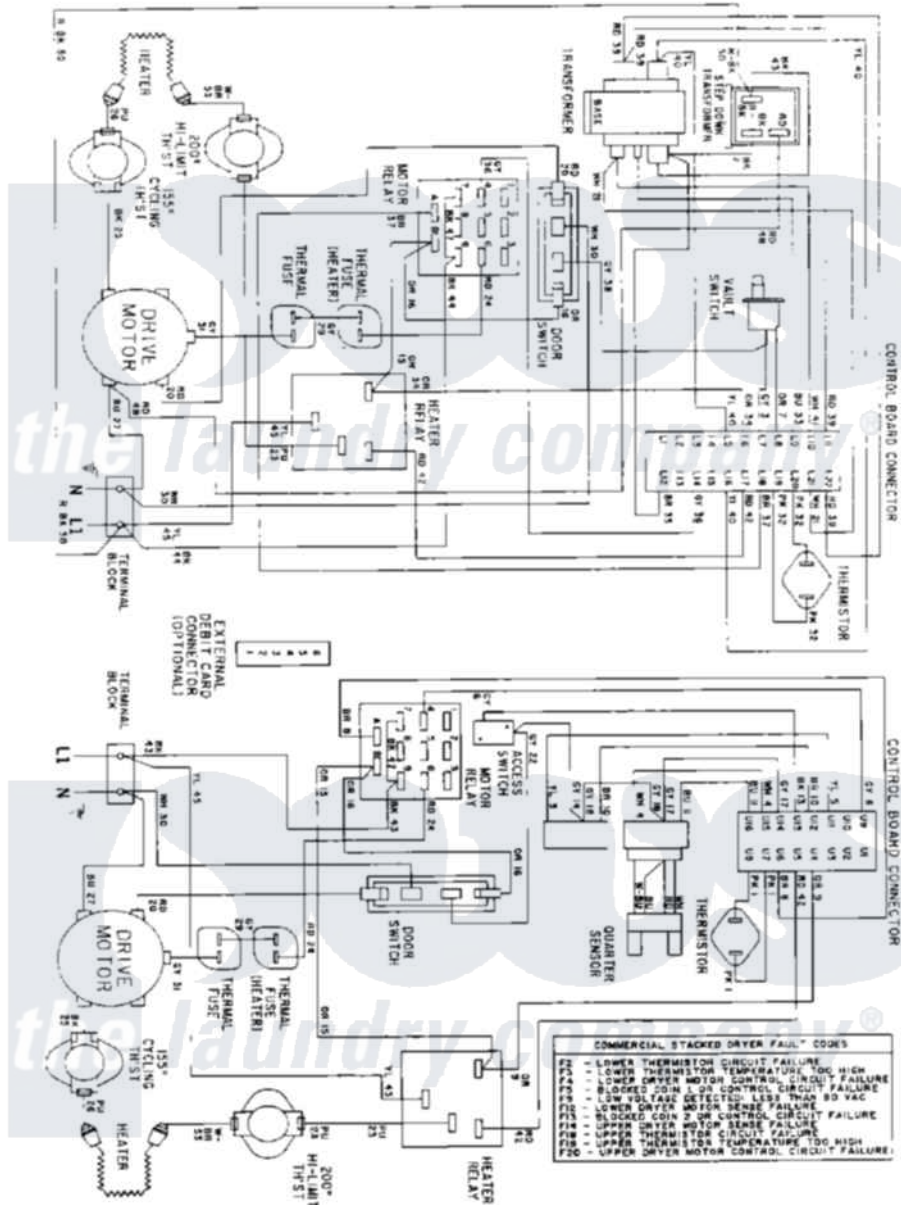

Maytag MDE11PDAGW 08 - WIRING INFORMATION

Maytag Commercial Maytag MDE11PDAGW Dryer Parts Parts Diagram 08 - WIRING INFORMATION

[Click on the part number to view part](#)

Item	Original Part Number	Replaced By	Status	Part Description
001	NLA		Not Available	WIRING INFORMATION