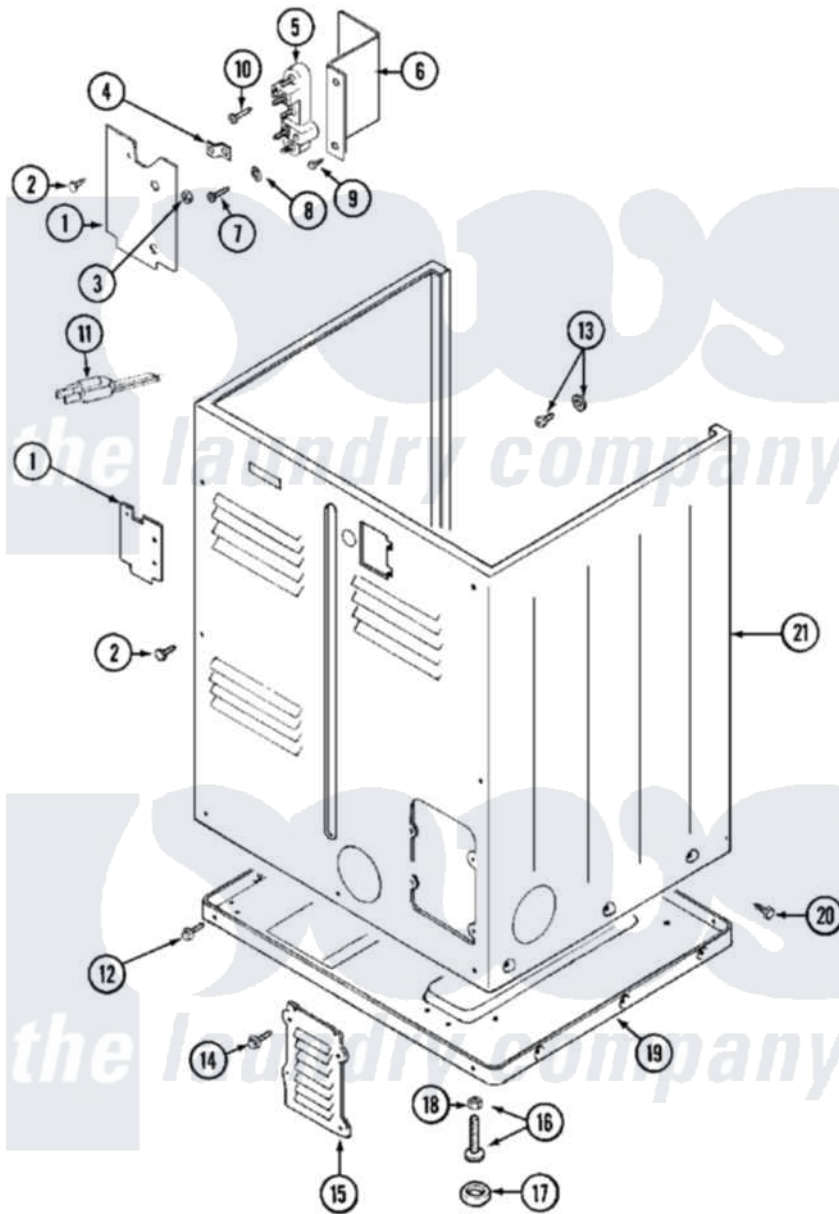

# Maytag MDE12CSACL 03 - CABINET-REAR

Maytag [Commercial Maytag MDE12CSACL Dryer Parts](#) Parts Diagram 03 - CABINET-REAR  
 Click on the part number to view part

Item	Original Part Number	Replaced By	Status	Part Description
001	Y312905		Not Available	COVER, TERMINAL
002	<a href="#">Y313561</a>			Screw---NA
003	<a href="#">311484</a>	<a href="#">112432</a>		Nut
004	<a href="#">Y312184</a>			Strap, Grounding
005	<a href="#">33001244</a>			Block, Terminal
006	<a href="#">Y312904</a>			Bracket, Terminal Block
007	<a href="#">Y312209</a>	<a href="#">W10001200</a>		Screw
008	<a href="#">Y311270</a>			Washer, Terminal Block
009	Y310632	<a href="#">1163839</a>		Screw
010	NLA		Not Available	SCREW, GROUND STRAP
011	305168	<a href="#">33002916</a>		Power Cord, Canadian 240V
"	<a href="#">33001425</a>			Locknut, Eared For Canadian
012	<a href="#">Y313561</a>			Screw---NA
"	Y310632	<a href="#">1163839</a>		Screw
013	NLA		Not Available	SCREW & WASHER ASSEMBLY
014	216423	<a href="#">3370225</a>		Screw

015	Y312951		Not Available	ACCESS COVER, BACK
016	<a href="#">Y305086</a>			Adjustable Leg And Nut
017	<a href="#">Y314137</a>			Foot, Rubber
018	<a href="#">Y052740</a>	<a href="#">62739</a>		Nut, Lock
019	Y303361		Not Available	BASE ASSY. (UPPER & LOWER)
020	<a href="#">213007</a>			Xfor Cabinet See Cabinet, Back
021	NLA		Not Available	CABINET (WHT)