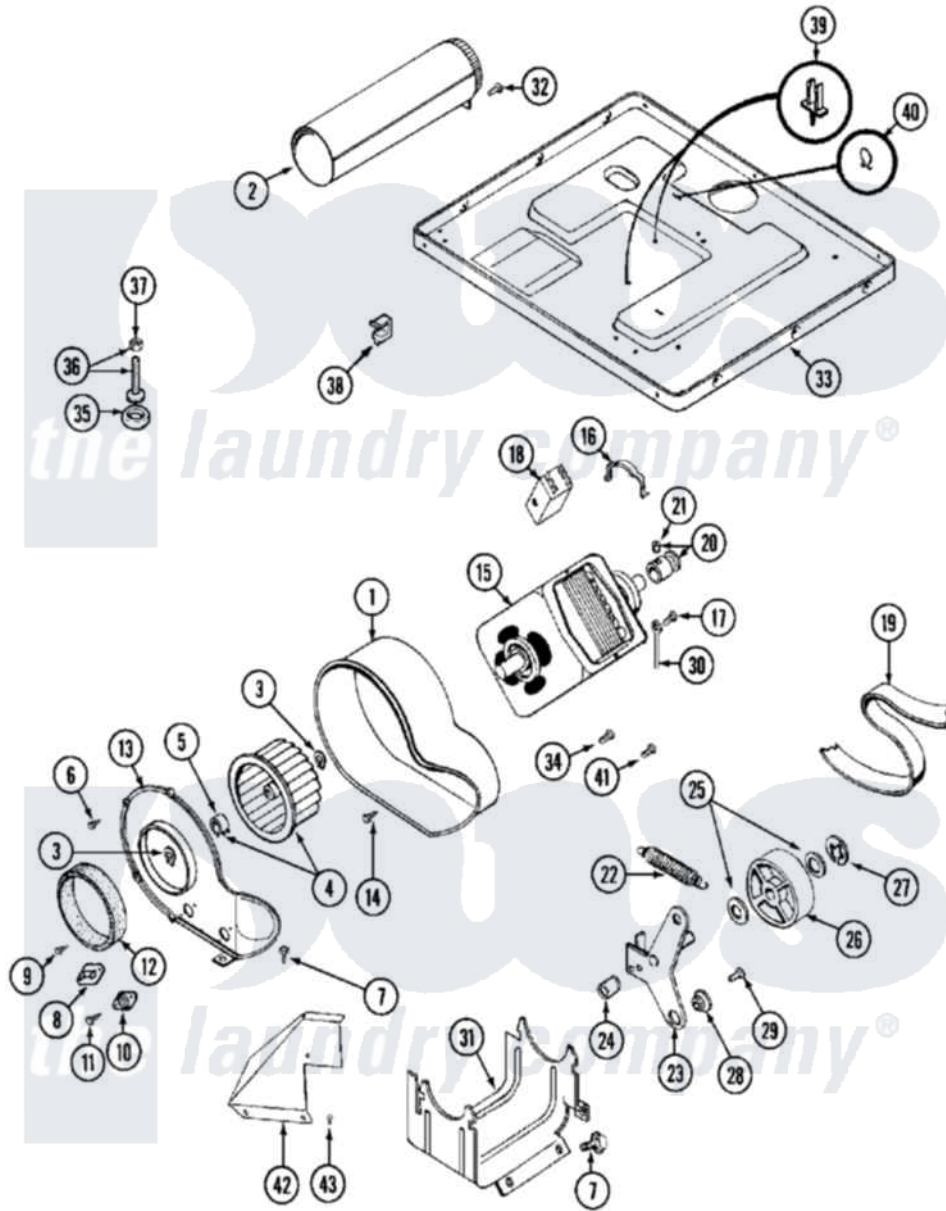

Maytag MDE12CSACL 06 - MOTOR DRIVE

Maytag [Commercial Maytag MDE12CSACL Dryer Parts](#) Parts Diagram 06 - MOTOR DRIVE
 Click on the part number to view part

Item	Original Part Number	Replaced By	Status	Part Description
001	Y312893			Housing, Blower
002	Y303442			EXHAUST DUCT ASSEMBLY
003	410233	9703438		Ring-Retrn
004	Y303836			Blower Wheel Assembly And Clamp
005	312967			Clamp, Blower Housing
006	Y312961	W10116751		Screw
007	Y313561			Screw---NA
008	303392			Thermostat, Cycling
"	306966			Thermostat, Multi-Temp Part Not Used Mdg26ct-MN Only
009	211294	90767		Screw, 8A X 3/8 HeX Washer Head Tapping
010	306604			Cut-Off, Thermal Part Not Used
011	NLA		Not Available	SCREW, THERMAL CUT-OFF
012	Y312901			Seal, Housing Cover
013	314778		Not Available	COVER, BLOWER HOUSING