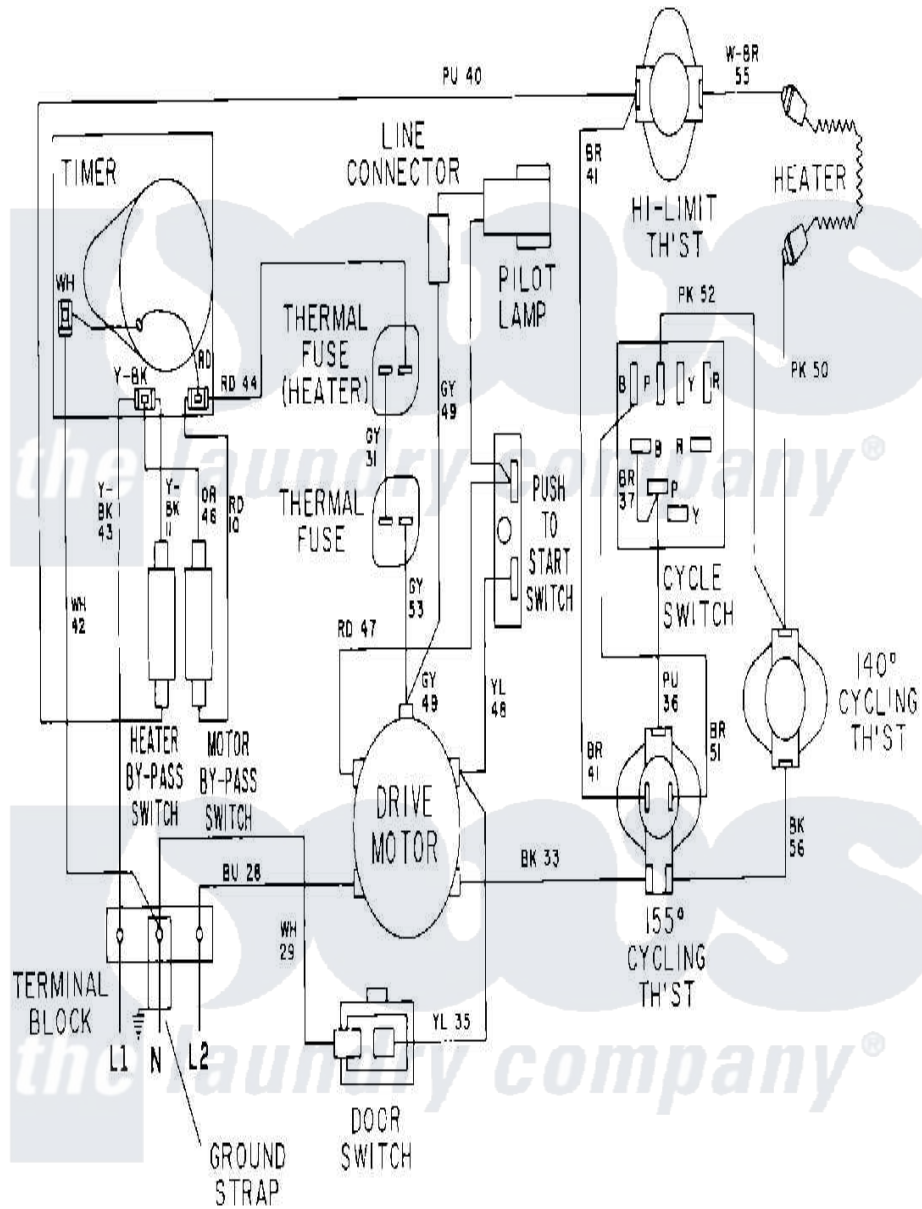

Maytag MDE12CSACL 07 - WIRING INFORMATION

Maytag Commercial Maytag MDE12CSACL Dryer Parts Parts Diagram 07 - WIRING INFORMATION
 Click on the part number to view part

Item	Original Part Number	Replaced By	Status	Part Description
001	NLA		Not Available	WIRING INFORMATION