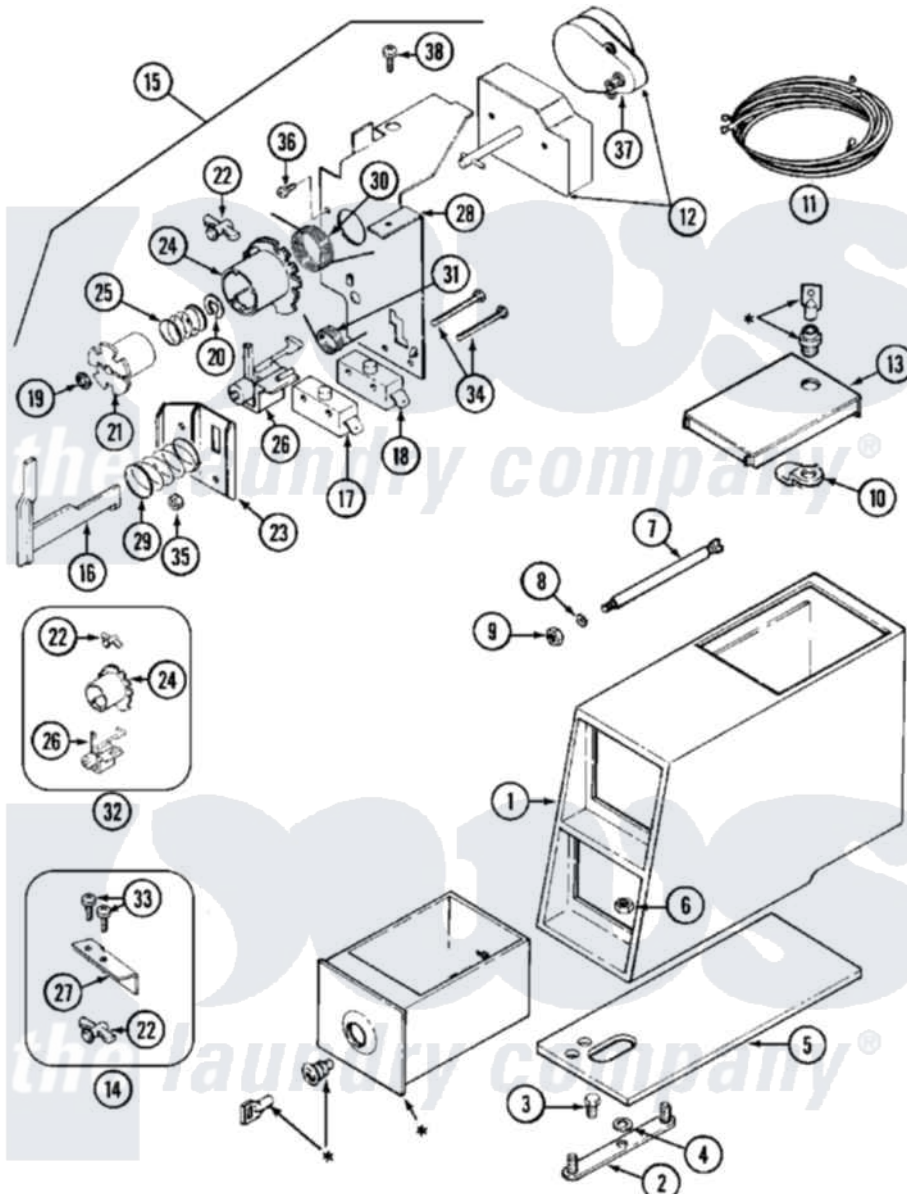

# Maytag MDE12CSACL 08 - CONTROL CENTER

\* CONTACT YOUR COMMERCIAL LAUNDRY DISTRIBUTOR

Maytag [Commercial Maytag MDE12CSACL Dryer Parts](#) Parts Diagram 08 - CONTROL CENTER  
 Click on the part number to view part

Item	Original Part Number	Replaced By	Status	Part Description
001	22001871		Not Available	VAULT, COIN (WHT)
"	22001872	<a href="#">22002885</a>		Vault, Coin
002	22001810		Not Available	STRAP, MOUNTING
003	<a href="#">211294</a>	<a href="#">90767</a>		Screw, 8A X 3/8 HeX Washer Head Tapping
004	<a href="#">910309</a>			Washer, Mounting Strap
005	<a href="#">22001870</a>			Gasket, Coin Vault
"	<a href="#">22001874</a>			Gasket, Coin Vault
006	<a href="#">Y052740</a>	<a href="#">62739</a>		Nut, Lock
007	22001903	<a href="#">8576635</a>		Bolt
008	<a href="#">910387</a>			Lockwasher, Vault Assembly
009	<a href="#">Y052721</a>			Nut, Terminal Block Plate
010	NLA		Not Available	CAM, LOCKING
011	<a href="#">33001195</a>			Wire Harness, Timer
012	33001155	<a href="#">33002115</a>		Timer
013	<a href="#">22001881</a>			Grommet, Double
"	<a href="#">22001882</a>			Latch, Access Door