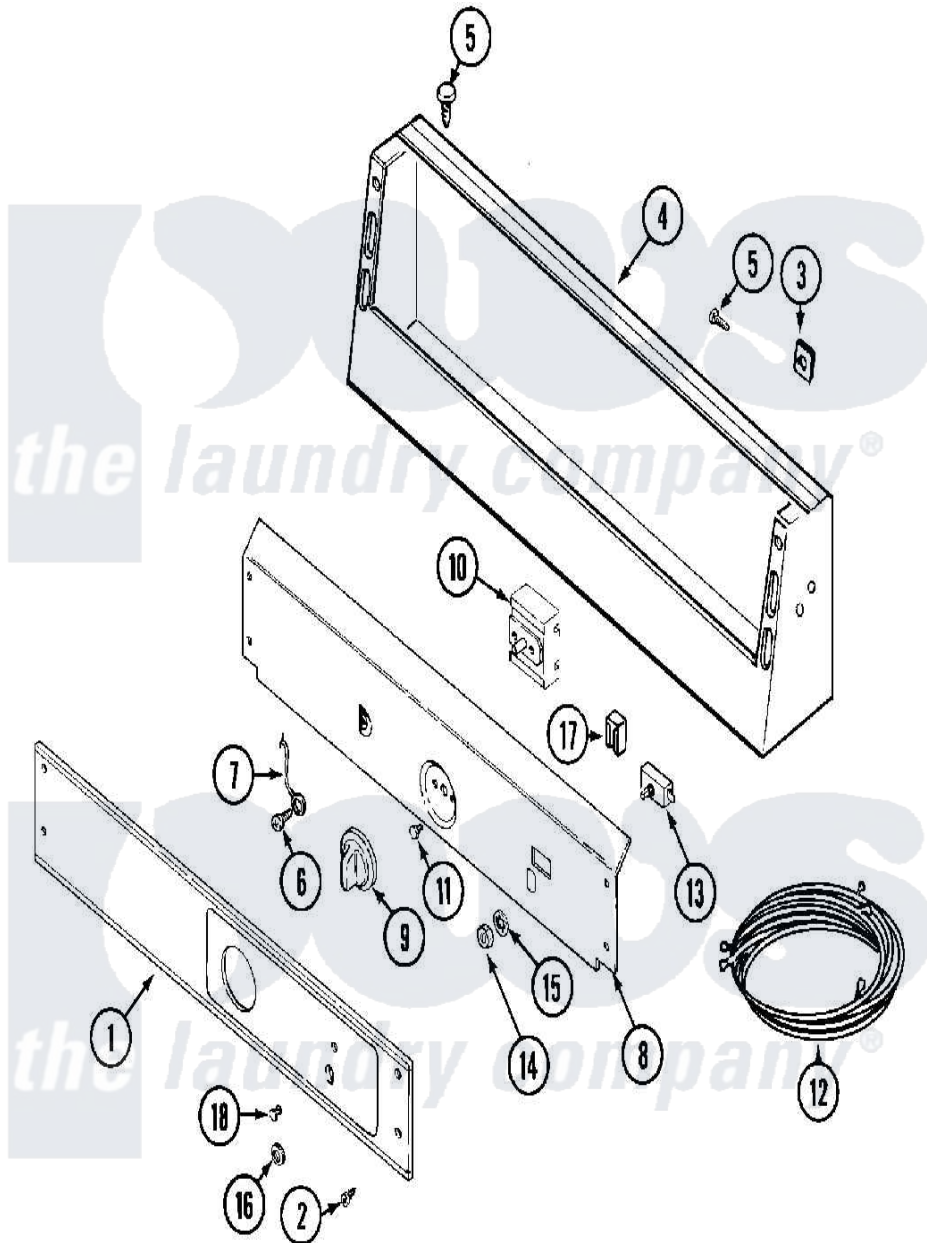

Maytag MDE12CSACL 09 - CONTROL PANEL

Maytag [Commercial Maytag MDE12CSACL Dryer Parts](#) Parts Diagram 09 - CONTROL PANEL
 Click on the part number to view part

Item	Original Part Number	Replaced By	Status	Part Description
001	33001707			PANEL, CONTROL
002	215506			Screw, Control Panel Overlay
003	215003			Fastener, Panel And Bracket
004	NLA		Not Available	CONSOLE (WHT)
005	212276	W10116760		Screw
006	211252			Screw, Ground Wire
007	205810			Wire, Ground
008	314912		Not Available	BRACKET, CONTROL PANEL (WHT)
"	NLA		Not Available	(ALM)
009	306938			Knob, Selector Switch
010	307237	W10327105		Switch, Cycle Selection
011	Y313588	488234		Screw 8-32 X 1/4
012	33001529			Wire Harness, Main
013	306940	W10149462		Switch, Push-To-Start
014	Y312706	422617		Nut
015	312751			Lockwasher, Start Switch

016 [Y312702](#)

Knurled Nut, Start Switch

017 204075

Not Available

PILOT LAMP (DG MODELS ONLY)

018 [215564](#)

Lens, Indicator Light