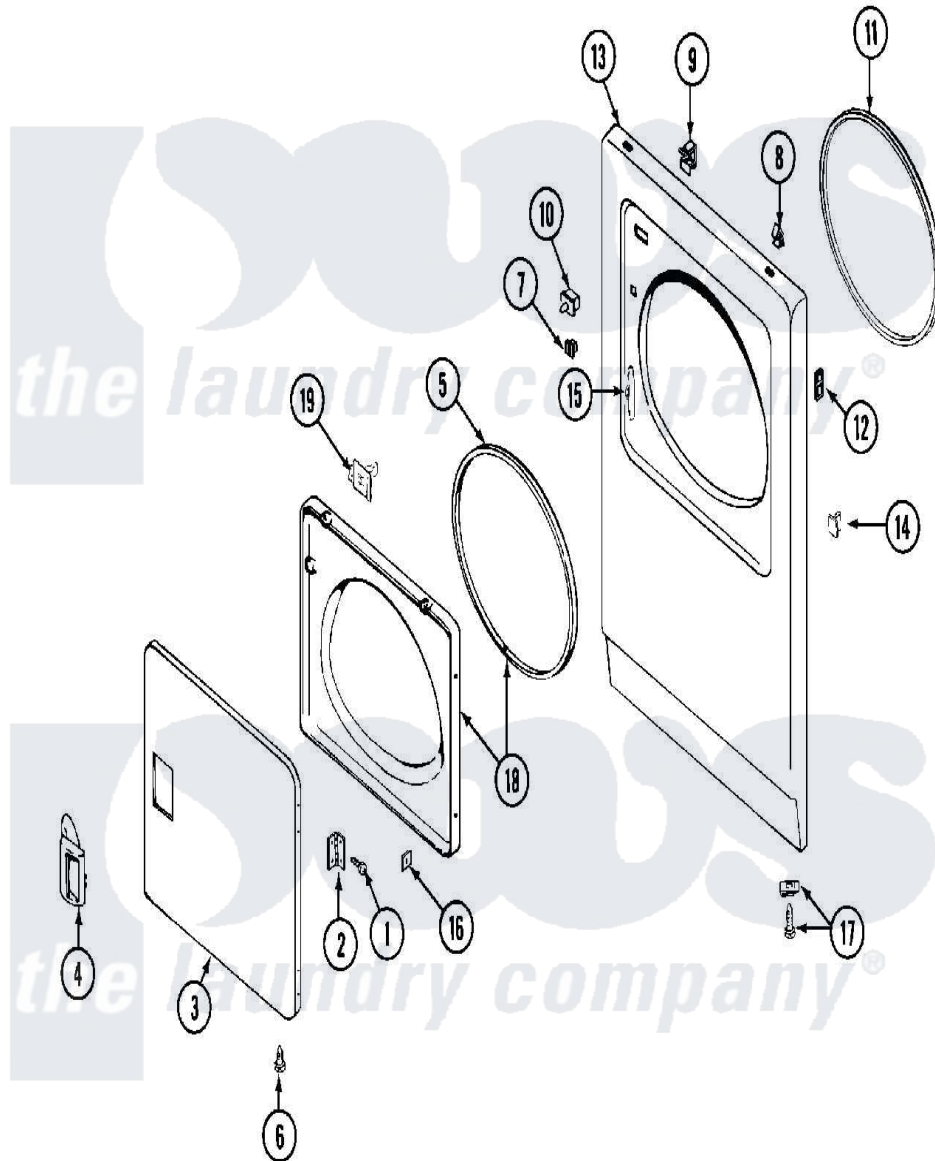

# Maytag MDE12CSACW 02 - DOOR

Maytag [Commercial Maytag MDE12CSACW Dryer Parts](#) Parts Diagram 02 - DOOR  
 Click on the part number to view part

| Item | Original Part Number     | Replaced By               | Status        | Part Description            |
|------|--------------------------|---------------------------|---------------|-----------------------------|
| 001  | <a href="#">Y314062</a>  |                           |               | Screw, Door Hinge And Panel |
| 002  | <a href="#">33001230</a> |                           |               | Hinge, Door                 |
| 003  | <a href="#">33001240</a> |                           |               | Door                        |
| "    | 33001257                 | <a href="#">33001240</a>  |               | Door                        |
| 004  | <a href="#">33001241</a> |                           |               | Handle, Door                |
| "    | 33001254                 | <a href="#">37001047</a>  |               | Handle, Door                |
| 005  | <a href="#">33001131</a> |                           |               | Seal, Door                  |
| 006  | 33001132                 | <a href="#">33002342</a>  |               | Plug, Sifft Hole            |
| "    | 33001168                 |                           | Not Available | PLUG, SIGHT HOLE (ALM)      |
| 007  | Y304578                  | <a href="#">LA-1003</a>   |               | Door Catch Kit              |
| 008  | <a href="#">22001650</a> |                           |               | Fastener, Spring            |
| 009  | <a href="#">Y310376</a>  |                           |               | Clip, Door Switch Harness   |
| 010  | 33001509                 | <a href="#">W10169313</a> |               | Switch-Dor                  |
| 011  | <a href="#">314937</a>   |                           |               | Seal, Front Panel           |
| 012  | NLA                      |                           | Not Available | SPEEDNUT, HINGE SCREW       |
| "    | NLA                      |                           | Not Available | SCREW, PLASTIC              |