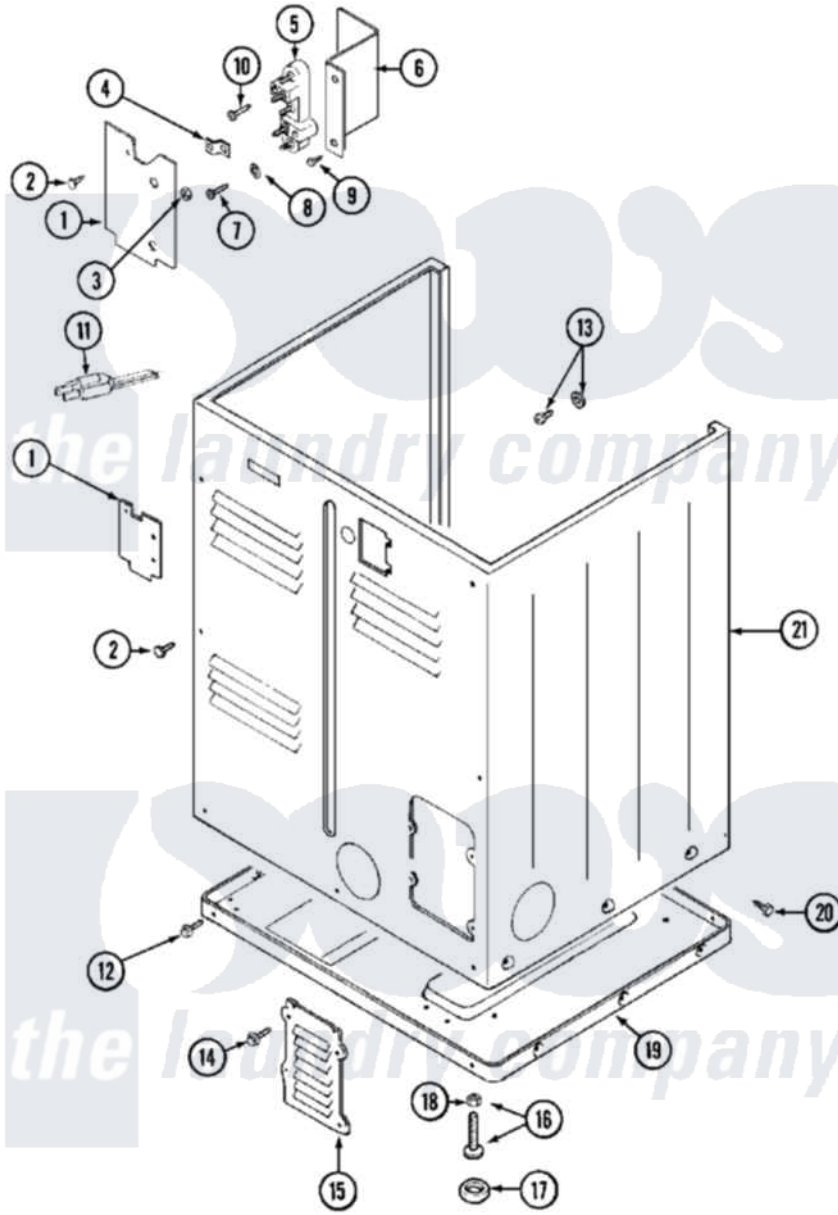

# Maytag MDE12CSACW 03 - CABINET-REAR

Maytag [Commercial Maytag MDE12CSACW Dryer Parts](#) Parts Diagram 03 - CABINET-REAR  
 Click on the part number to view part

Item	Original Part Number	Replaced By	Status	Part Description
001	Y312905		Not Available	COVER, TERMINAL
002	<a href="#">Y313561</a>			Screw---NA
003	<a href="#">311484</a>	<a href="#">112432</a>		Nut
004	<a href="#">Y312184</a>			Strap, Grounding
005	<a href="#">33001244</a>			Block, Terminal
006	<a href="#">Y312904</a>			Bracket, Terminal Block
007	<a href="#">Y312209</a>	<a href="#">W10001200</a>		Screw
008	<a href="#">Y311270</a>			Washer, Terminal Block
009	Y310632	<a href="#">1163839</a>		Screw
010	NLA		Not Available	SCREW, GROUND STRAP
011	305168	<a href="#">33002916</a>		Power Cord, Canadian 240V
"	<a href="#">33001425</a>			Locknut, Eared For Canadian
012	<a href="#">Y313561</a>			Screw---NA
"	Y310632	<a href="#">1163839</a>		Screw
013	NLA		Not Available	SCREW & WASHER ASSEMBLY
014	216423	<a href="#">3370225</a>		Screw

015	Y312951	Not Available	ACCESS COVER, BACK
016	<a href="#">Y305086</a>		Adjustable Leg And Nut
017	<a href="#">Y314137</a>		Foot, Rubber
018	<a href="#">Y052740</a>	<a href="#">62739</a>	Nut, Lock
019	Y303361	Not Available	BASE ASSY. (UPPER & LOWER)
020	<a href="#">213007</a>		Xfor Cabinet See Cabinet, Back
021	NLA	Not Available	CABINET (WHT)