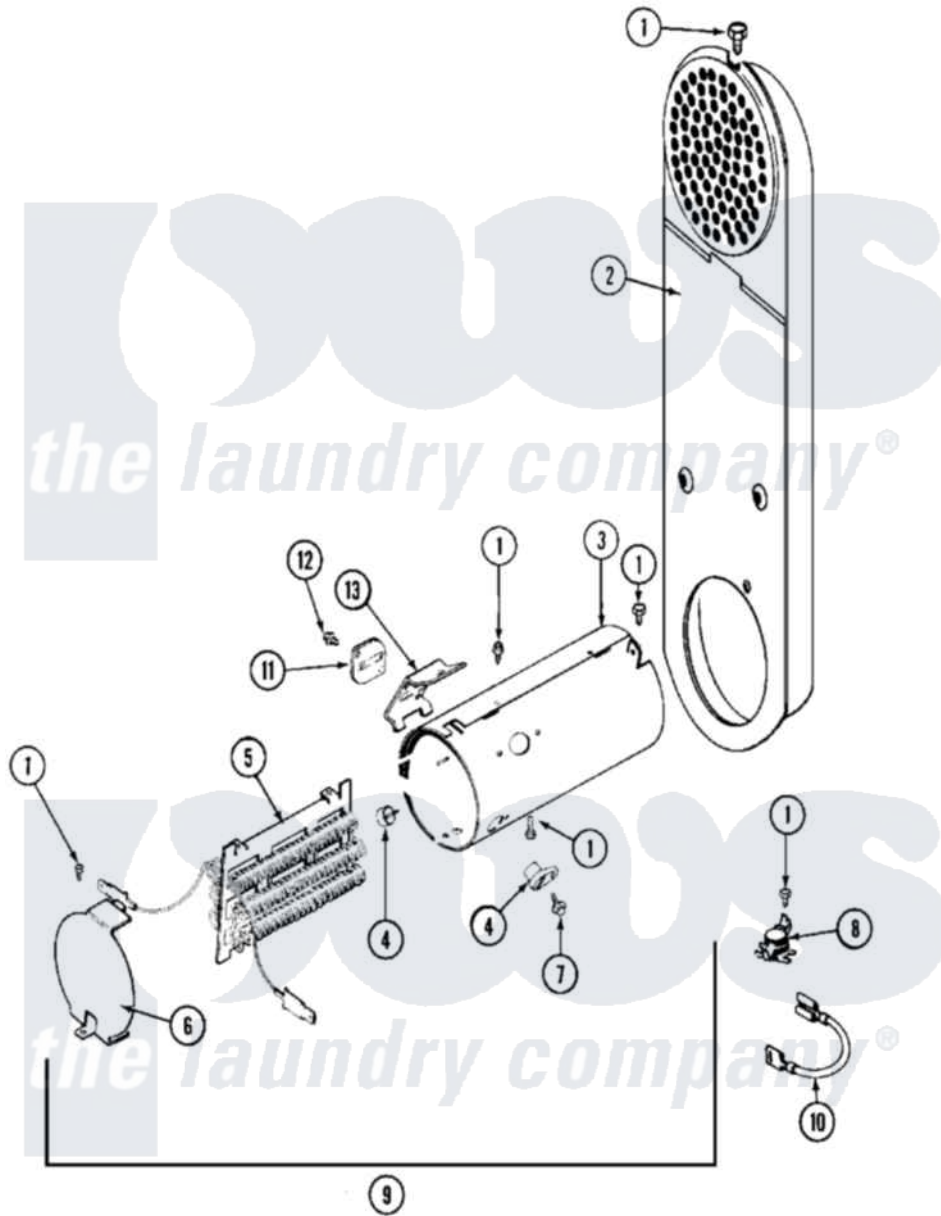

# Maytag MDE12CSACW 05 - HEATER

Maytag [Commercial Maytag MDE12CSACW Dryer Parts](#) Parts Diagram 05 - HEATER  
 Click on the part number to view part

Item	Original Part Number	Replaced By	Status	Part Description
001	<a href="#">211294</a>	<a href="#">90767</a>		Screw, 8A X 3/8 HeX Washer Head Tapping
002	308503		Not Available	INLET DUCT ASSEMBLY
003	<a href="#">314995</a>			Enclosure, Heater
004	<a href="#">314998</a>			Insulator, Terminal
005	<a href="#">308614</a>			Heater Sub-Assembly
"	<a href="#">Y308612</a>			Heater Sub-Assembly
006	<a href="#">314999</a>			Shield, Radiant
007	NLA		Not Available	SCREW, TERMINAL INSULATOR
008	<a href="#">303396</a>			Thermostat, Hi-Limit
009	<a href="#">307178</a>			Heater Assembly
"	<a href="#">307179</a>			Heater Assembly
010	<a href="#">Y307173</a>			Wire, Jumper
011	<a href="#">307473</a>			Fuse, Thermal
012	NLA		Not Available	SCREW
013	<a href="#">315346</a>			Bracket, Thermal Fuse